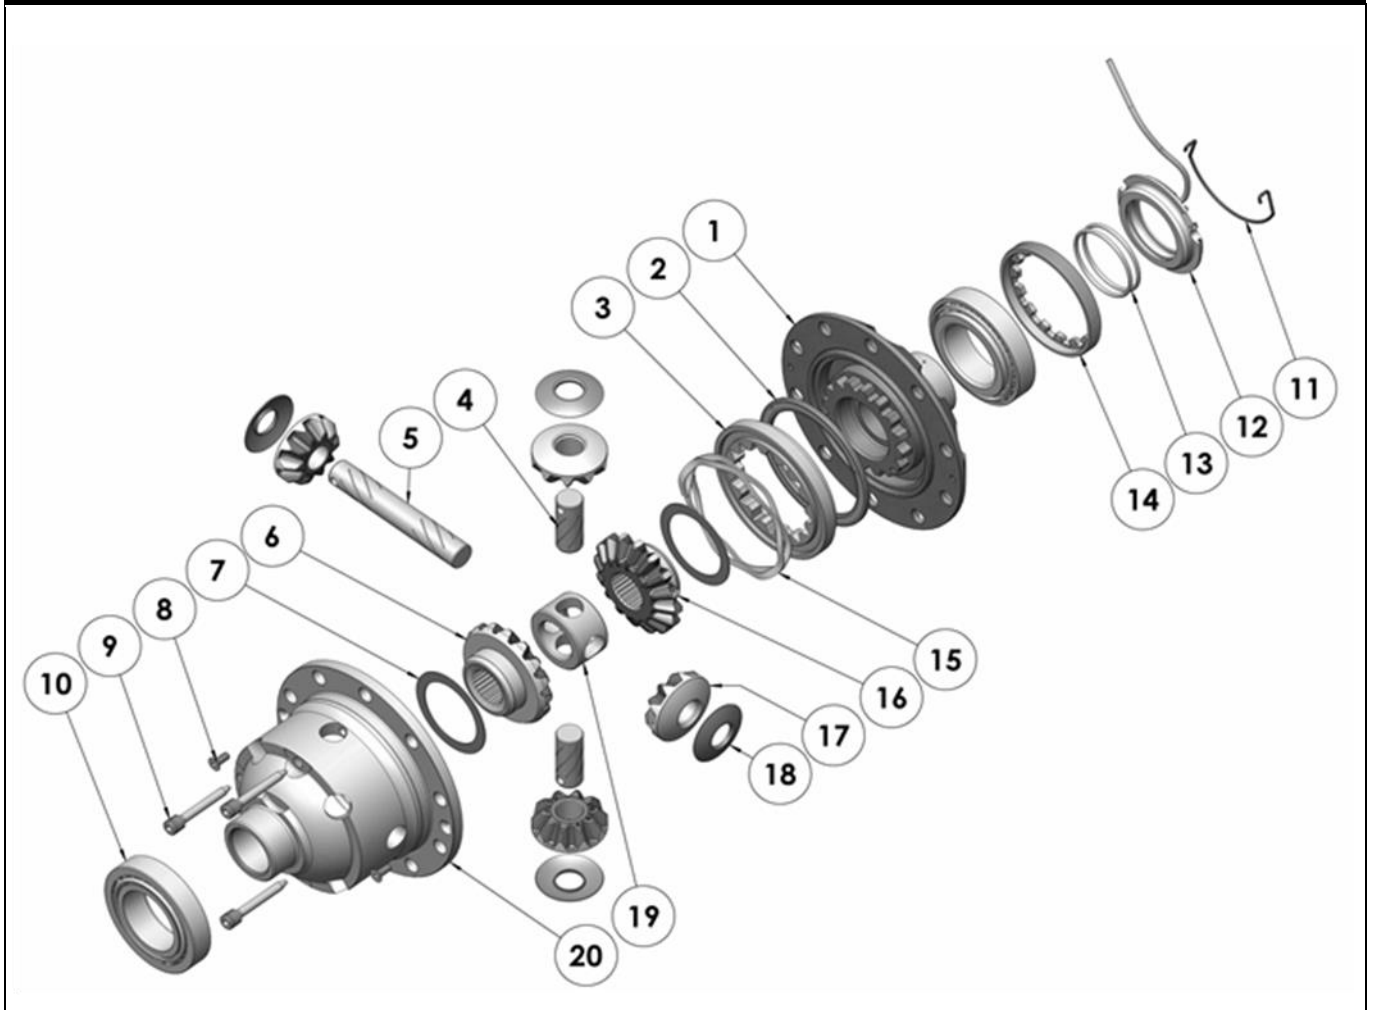

RD204

Suzuki Vitara,RR,26 SPL,10 bolt RG

PARTS LIST

ITEM #	QTY	DESCRIPTION	PART #	NOTES
01	1	FLANGE CAP KIT	028514SP	
02	1	BONDED SEAL	160701SP	
03	1	CLUTCH GEAR & WAVESPRING KIT	050902SP	
04	2	SHORT CROSS SHAFT	061402SP	
05	1	LONG CROSS SHAFT	061302SP	
06	1	SIDE GEAR	SEE NOTE	2
07	2	SIDE GEAR THRUST WASHER	SEE NOTE	3
08	1	COUNTERSUNK SCREW (PK OF 2)	200213SP	
09	1	RETAINING PIN SET (PK OF 4)	120601SP	
10	-	TAPERED ROLLER BEARING	NOT SUPPLIED	
11	1	SEAL HOUSING RETAINING CLIP	150601SP	
12	1	SEAL HOUSING KIT	081902SP	
13	1	SEAL HOUSING O-RINGS (PK OF 2)	160235-2	1
14	1	ADJUSTER NUT	100101SP	
15	1	WAVESPRING	150702SP	
16	1	SPLINED SIDE GEAR	SEE NOTE	2
17	4	PINION GEAR	SEE NOTE	2
18	4	PINION THRUST WASHER	SEE NOTE	3
19	1	SPIDER BLOCK	070503SP	
20	1	DIFFERENTIAL CASE	013114SP	
*	1	BULKHEAD FITTING KIT (BANJO TYPE)	170114	4
*	1	AIR LINE (6mm DIA X 6m LONG)	170314	4
*	1	SOLENOID VALVE (12V)	180103	
*	1	SWITCH RR LOCKER	180224SP	
*	1	CABLE TIE (PK OF 25)	180305	
*	1	OPERATING & SERVICE MANUAL	210200	
*	1	INSTALLATION GUIDE	2102204	

* *Not illustrated in exploded view*

NOTES

- 1 For replacement O-rings use only BS133 Viton 75.
- 2 Available only as complete 6 gear set # 728J081
- 3 Available only as complete thrust washer kit #730J01
- 4 All diffs produced before serial #17070001 came with 5mm air connection system. For information contact ARB.
- For seal housing set-up refer to tech note ([Section 5.2](#)).
- For 12 bolt RG model refer to RD209 ([Section 2.209](#))
- Suitable for use with ABS tone ring only on RD204 built 2013 onwards. Check the S/N.

RD204

Suzuki Vitara,RR,26 SPL,10 bolt RG

EXPLODED DIAGRAM

SPECIFICATIONS

Axle Spline	26 tooth, Ø27.4mm [1.08"]
Ratio Supported	All
Ring Gear ID	118.0mm [4.65"]
Ring Gear Bolts	10 bolts on Ø140mm [5.51"]
Ring Gear Torque	95Nm [70 ft-lb]
Backlash	0.13-0.18mm [0.005-0.007"]
Bearing Cap Torque	85Nm [63 ft-lb]