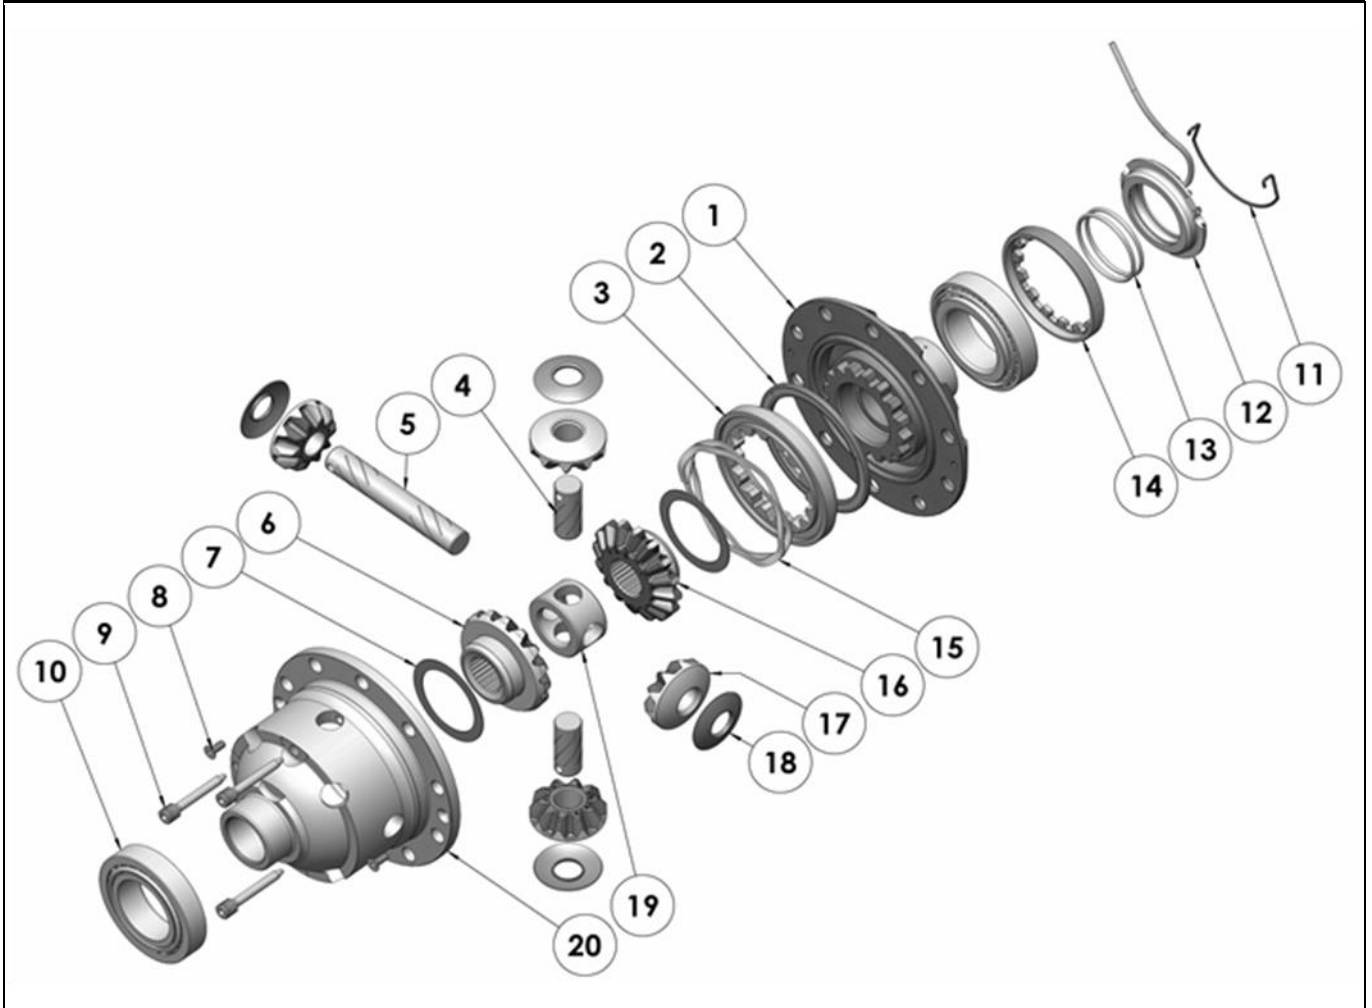

RD209

Suzuki Vitara,RR,26 SPL,12 bolt RG

PARTS LIST

ITEM #	QTY	DESCRIPTION	PART #	NOTES
01	1	FLANGE CAP KIT	028515SP	
02	1	BONDED SEAL	160701SP	
03	1	CLUTCH GEAR & WAVESPRING KIT	050902SP	
04	2	SHORT CROSS SHAFT	061402SP	
05	1	LONG CROSS SHAFT	061302SP	
06	1	SIDE GEAR	SEE NOTE	2
07	2	SIDE GEAR THRUST WASHER	SEE NOTE	3
08	1	COUNTERSUNK SCREW (PK OF 2)	200213SP	
09	1	RETAINING PIN SET (PK OF 4)	120601SP	
10	-	TAPERED ROLLER BEARING	NOT SUPPLIED	
11	1	SEAL HOUSING RETAINING CLIP	150601SP	
12	1	SEAL HOUSING KIT	081902SP	
13	1	SEAL HOUSING O-RINGS (PK OF 2)	160235-2	1
14	1	ADJUSTER NUT	100101SP	
15	1	WAVESPRING	150702SP	
16	1	SPLINED SIDE GEAR	SEE NOTE	2
17	4	PINION GEAR	SEE NOTE	2
18	4	PINION THRUST WASHER	SEE NOTE	3
19	1	SPIDER BLOCK	070503SP	
20	1	DIFFERENTIAL CASE	013115SP	
*	1	BULKHEAD FITTING KIT (BANJO TYPE)	170114	4
*	1	AIR LINE (6mm DIA X 6m LONG)	170314	4
*	1	SOLENOID VALVE (12V)	180103	
*	1	SWITCH RR LOCKER	180224SP	
*	1	CABLE TIE (PK OF 25)	180305	
*	1	OPERATING & SERVICE MANUAL	210200	
*	1	INSTALLATION GUIDE	2102209	

* *Not illustrated in exploded view*

NOTES

- 1 For replacement O-rings use only BS133 Viton 75.
- 2 Available only as complete 6 gear set # 728J081
- 3 Available only as complete thrust washer kit #730J01
- 4 All diffs produced before serial #17070001 came with 5mm air connection system. For information contact ARB.
- For seal housing set-up refer to tech note ([Section 5.2](#)).
- For 10 bolt RG model refer to RD204 ([Section 2.204](#))

RD209

Suzuki Vitara,RR,26 SPL,12 bolt RG

EXPLODED DIAGRAM

SPECIFICATIONS

Axle Spline	26 tooth, Ø27.4mm [1.08"]
Ratio Supported	All
Ring Gear ID	118.0mm [4.65"]
Ring Gear Bolts	12 bolts on Ø140mm [5.51"]
Ring Gear Torque	95Nm [70 ft-lb]
Backlash	0.13-0.18mm [0.005-0.007"]
Bearing Cap Torque	85Nm [63 ft-lb]