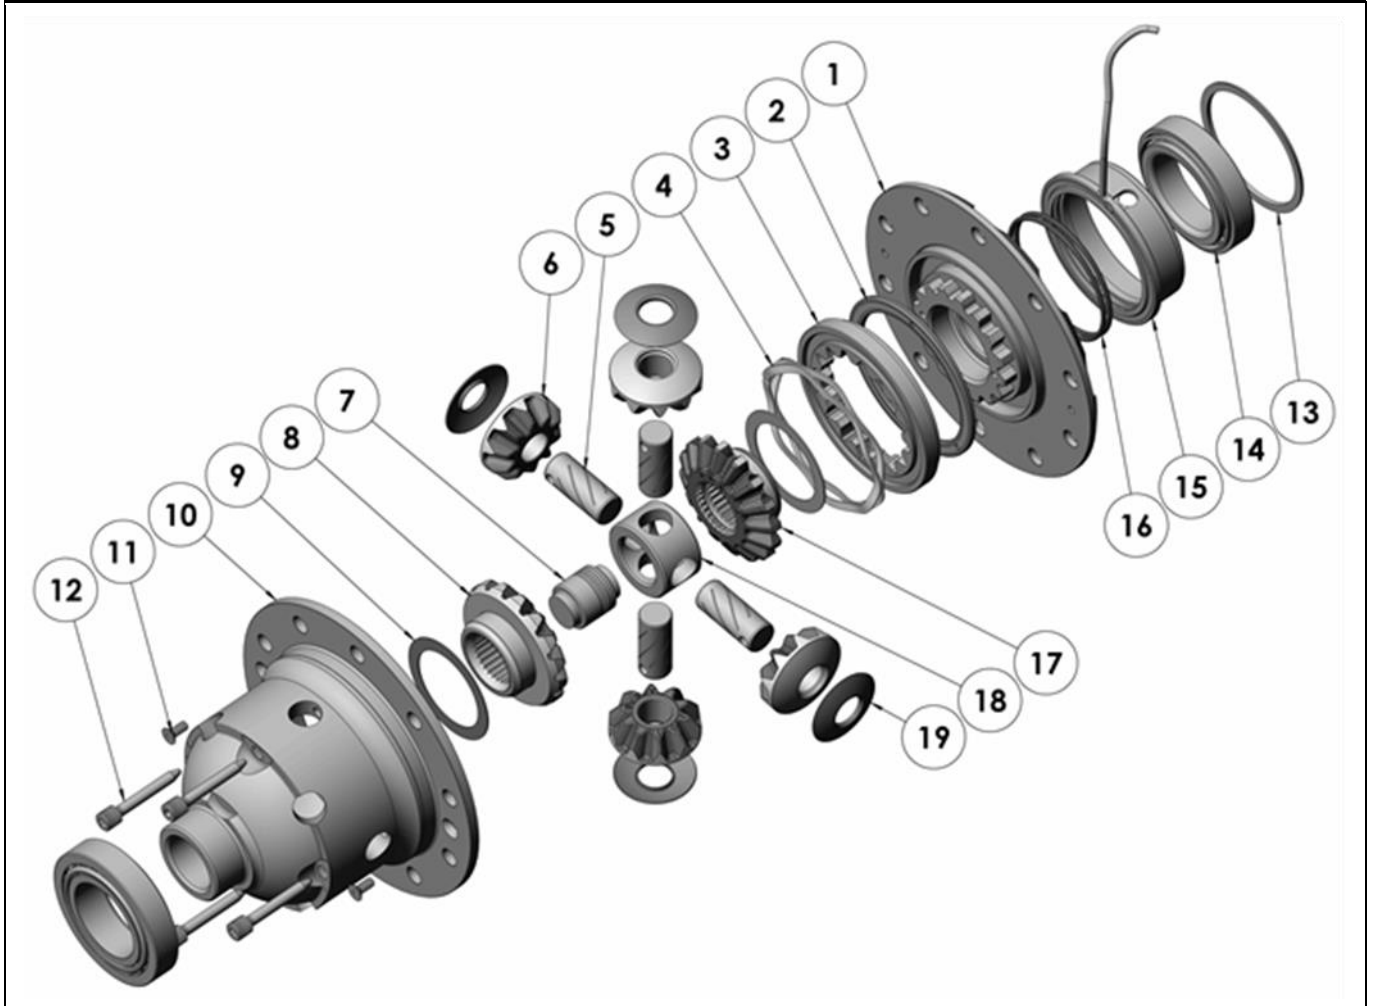

RD210

MITSUBISHI 8", 28 SPL, RR

PARTS LIST

ITEM #	QTY	DESCRIPTION	PART #	NOTES
1	1	FLANGE CAP KIT	028507SP	
2	1	BONDED SEAL	160701SP	
3	1	CLUTCH GEAR & WAVESPRING KIT	050902SP	
4	1	WAVESPRING	150702SP	
5	4	SHORT CROSS SHAFT	061402SP	
6	4	PINION GEAR	SEE NOTE	3
7	1	THRUST BLOCK	110512SP	
8	1	SIDE GEAR	SEE NOTE	3
9	2	SIDE GEAR THRUST WASHER	SEE NOTE	4
10	1	DIFFERENTIAL CASE	013119SP	
11	1	COUNTERSUNK SCREW (PK OF 2)	200213SP	
12	1	RETAINING PIN SET (PK OF 4)	120601SP	
13	1	MASTER SHIM	150320	
14	1	TAPERED ROLLER BEARING	160117	2
15	1	SEAL HOUSING KIT	081702SP	
16	1	SEAL HOUSING O-RING (PK OF 2)	160251-2	1
17	1	SPLINED SIDE GEAR	SEE NOTE	3
18	1	SPIDER BLOCK	070503SP	
19	4	PINION THRUST WASHER	SEE NOTE	4
*	1	AIR LINE (6mm DIA X 6m LONG)	170314	5
*	1	BULKHEAD FITTING KIT (BANJO TYPE)	170114	5
*	1	SOLENOID VALVE (12V)	180103	
*	1	CABLE TIE (PK OF 25)	180305	
*	1	SWITCH RR LOCKER	180224SP	
*	1	OPERATING & SERVICE MANUAL	210200	
*	1	INSTALLATION GUIDE	2102210	

* *Not illustrated in exploded view*

NOTES

- 1 For replacement O-rings use only BS149 Viton 75.
- 2 For replacement bearing use Timken part # LM503349 / LM503310.
- 3 Available only as complete 6 gear set # 728J041
- 4 Available only as complete thrust washer kit #730J01
- 5 All diffs produced before serial # 17070001 came with 5mm air connection system. For information contact ARB.
- For the larger 9" Mitsubishi 28 spline rear differentials with 12 ring gear bolts refer to RD212 ([Section 2.212](#)).

RD210

MITSUBISHI 8", 28 SPL, RR

EXPLODED DIAGRAM

SPECIFICATIONS

Axle Spline	28 tooth, Ø30.5mm [1.20"]
Ratio Supported	All
Ring Gear ID	124.0mm [4.88"]
Ring Gear Bolts	10 bolts on Ø150mm [5.91"]
Ring Gear Torque	85Nm [63 ft-lb]
Backlash	0.13-0.18mm [0.005-0.007"]
Bearing Cap Torque	60Nm [44 ft-lb]