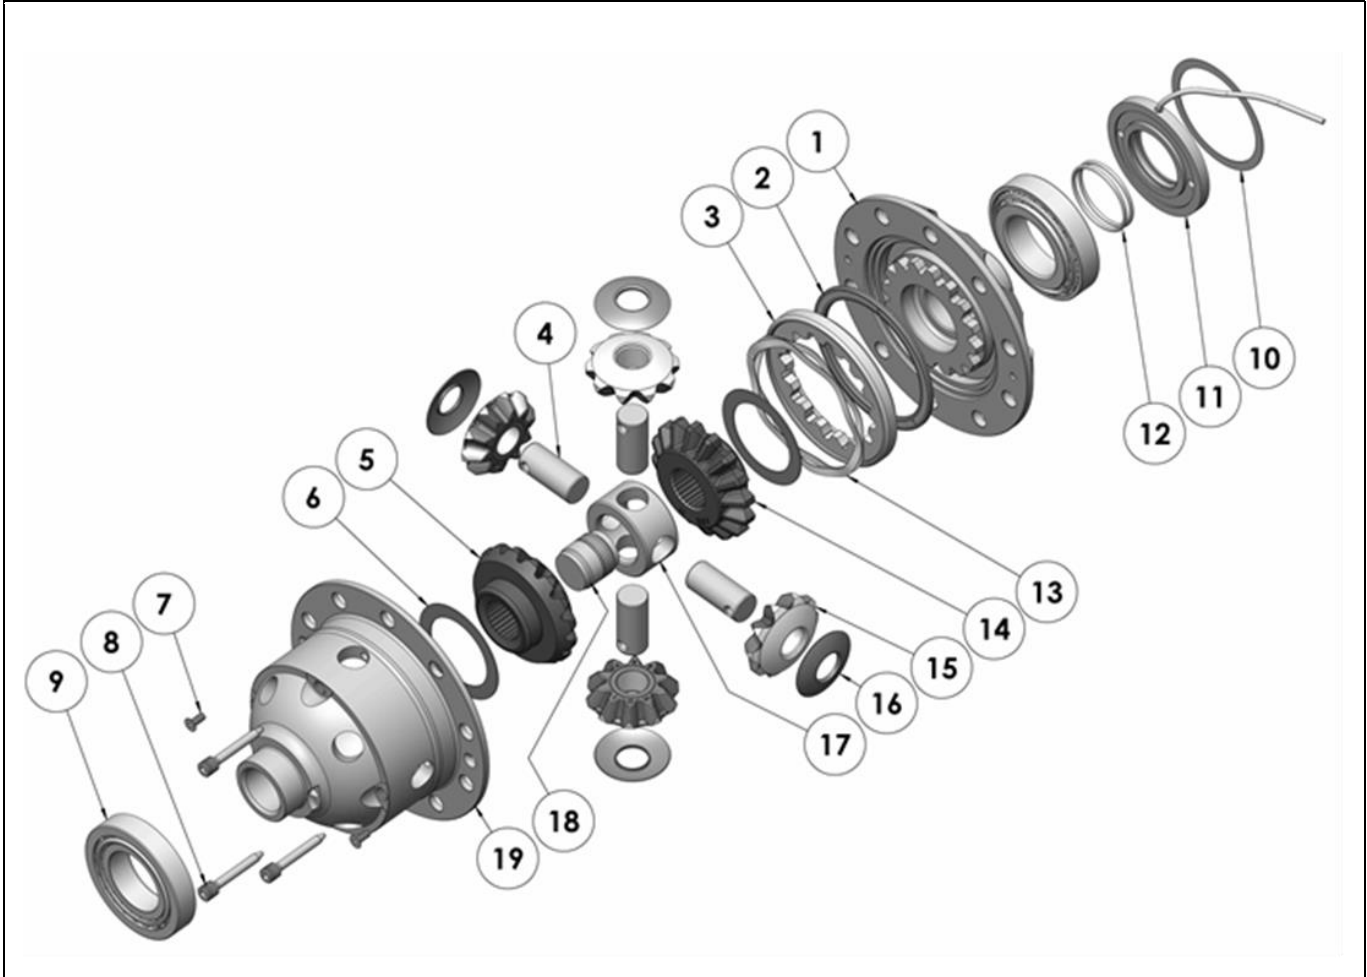

RD213

Isuzu,RR,26 SPL

****THIS MODEL WAS SUPERSEDED BY RD261, CROSSED OUT PARTS NOT AVAILABLE**

PARTS LIST

ITEM #	QTY	DESCRIPTION	PART #	NOTES
1	1	FLANGE CAP KIT	027335SP	
2	1	BONDED SEAL	160702SP	
3	1	CLUTCH GEAR & WAVESPRING KIT	050906SP	
4	4	SHORT CROSS SHAFT	060403SP	
5	1	SIDE GEAR	SEE NOTE	2
6	2	SIDE GEAR THRUST WASHER	SEE NOTE	3
7	1	COUNTERSUNK SCREW (PK OF 2)	200213SP	
8	1	RETAINING PIN SET (PK OF 4)	120601SP	
9	*	TAPERED ROLLER BEARING	NOT SUPPLIED	
10	1	SHIM KIT	SHK005	
*	1	MASTER SHIM	150341	
11	1	SEAL HOUSING KIT	081813SP	
12	1	SEAL HOUSING O-RINGS (PK OF 2)	160207-2	1
13	1	WAVESPRING	150706SP	
14	1	SPLINED SIDE GEAR	SEE NOTE	2
15	4	PINION GEAR	SEE NOTE	2
16	4	PINION THRUST WASHER	SEE NOTE	3
17	1	SPIDER BLOCK	070201SP	
18	1	THRUST BLOCK	110511SP	
19	1	DIFFERENTIAL CASE	013035SP	
*	1	BULKHEAD FITTING (BANJO TYPE)	170114	4
*	1	AIR LINE (6mm DIA X 6m LONG)	170314	4
*	1	SOLENOID VALVE (12V)	180103	
*	1	SWITCH RR LOCKER	180224SP	
*	1	CABLE TIE (PK OF 25)	180305	
*	1	OPERATING & SERVICE MANUAL	210200	
*	1	INSTALLTION GUIDE	2102213	

* *Not illustrated in exploded view*

NOTES

- 1 For replacement O-rings use only BS136 Viton 75
- 2 Available only as complete 6 gear set # 728H261
- 3 Available only as complete thrust washer kit #730H01
- 4 All diffs produced before serial #17070001 came with 5mm air connection system. For information contact ARB.

RD213

Isuzu,RR,26 SPL

****THIS MODEL WAS SUPERSEDED BY RD261, CROSSED OUT PARTS NOT AVAILABLE**

EXPLODED DIAGRAM

SPECIFICATIONS

Axle Spline	26 tooth, Ø33.5mm [1.32"]
Ratio Supported	All
Ring Gear ID	138.0mm [5.43"]
Ring Gear OD	12 bolts on Ø165mm [6.50"]
Ring Gear Bolts	10mm
Ring Gear Torque	108 Nm [80 ft-lb]
Backlash	0.15-0.20mm [0.006-0.008"]
Bearing Cap Torque	108 Nm [80 ft-lb]