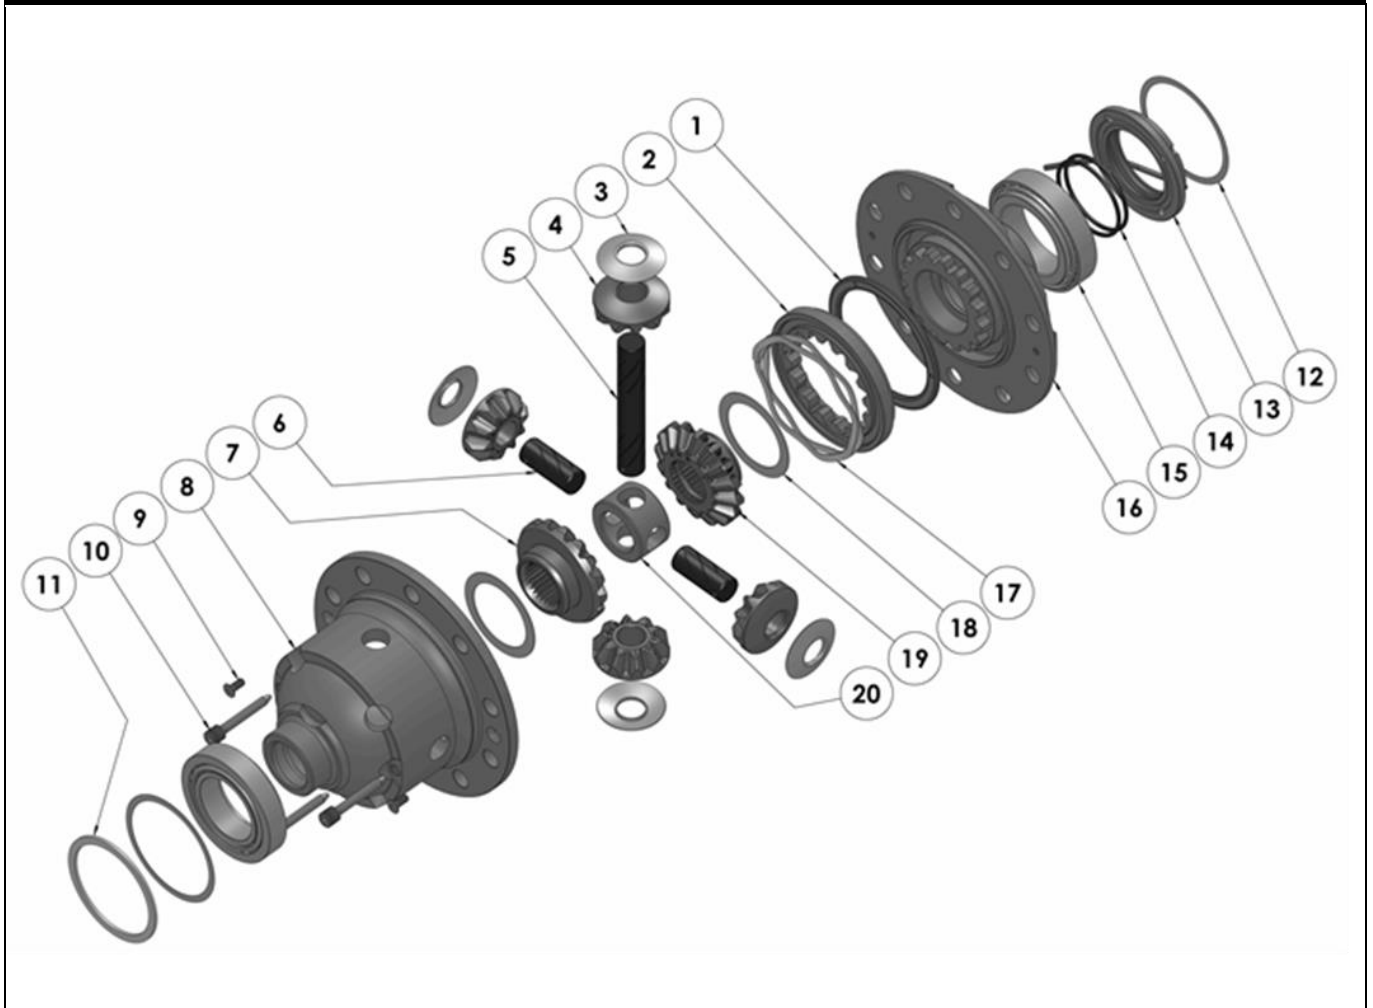

### PARTS LIST

ITEM #	QTY	DESCRIPTION	PART #	NOTES
01	1	BONDED SEAL	160702SP	
02	1	CLUTCH GEAR & WAVESPRING	050906SP	
03	4	PINION THRUST WASHER	SEE NOTE	4
04	4	PINION GEAR	SEE NOTE	2
05	1	LONG CROSS SHAFT	060204SP	
06	2	SHORT CROSS SHAFT	060403SP	
07	1	SIDE GEAR	SEE NOTE	2
08	1	DIFFERENTIAL CASE	013042SP	
09	1	COUNTERSUNK SCREW (PK OF 2)	200213SP	
10	1	RETAINING PIN SET (PK OF 4)	120601SP	
11	1	OE MASTER SHIM	NOT SUPPLIED	
12	1	SHIM KIT	SHK001	
13	1	SEAL HOUSING KIT	081822SP	
14	1	SEAL HOUSING O-RINGS (PK OF 2)	160248-2	1
15	2	TAPERED ROLLER BEARING	NOT SUPPLIED	3
16	1	FLANGE CAP KIT	027342SP	
17	1	WAVESPRING	150706SP	
18	2	SIDE GEAR THRUST WASHER	SEE NOTE	4
19	1	SPLINED SIDE GEAR	SEE NOTE	2
20	1	SPIDER BLOCK	070201SP	
*	1	BULKHEAD FITTING KIT (BANJO TYPE)	170114	5
*	1	AIR LINE (6mm DIA X 6m LONG)	170314	5
*	1	SOLENOID VALVE (12V)	180103	
*	1	SWITCH RR LOCKER	180224SP	
*	1	CABLE TIE (PK OF 25)	180305	
*	1	OPERATING & SERVICE MANUAL	210200	
*	1	INSTALLATION GUIDE	2102218	

\* *Not illustrated in exploded view*

### NOTES

- 1 For replacement O-rings use only BS140 Viton 75.
- 2 Available only as complete 6 gear set # 728H211
- 3 This differential uses 2 different sized carrier bearings:  
Timken 387S-382A (ARB #160107) on the Flange Cap side; side.  
Timken 32010X-32010X (ARB #160116) on the Diff Case side.
- 4 Available only as complete thrust washer kit #730H01
- 5 All diffs produced before serial #17070001 came with 5mm air connection system. For information contact ARB.

### SPECIFICATIONS

Axle Spline	31 tooth, Ø33.6mm [1.32"]
Ratio Supported	All
Ring Gear ID	130.15mm [5.12"]
Ring Gear OD	210mm [8.27"]
Ring Gear Bolts	10 bolts on Ø157.7mm [6.21"]
Ring Gear Torque	90Nm [66.4 ft-lb]
Backlash	0.35-0.45mm [0.013-0.017"] (measured off pinion)