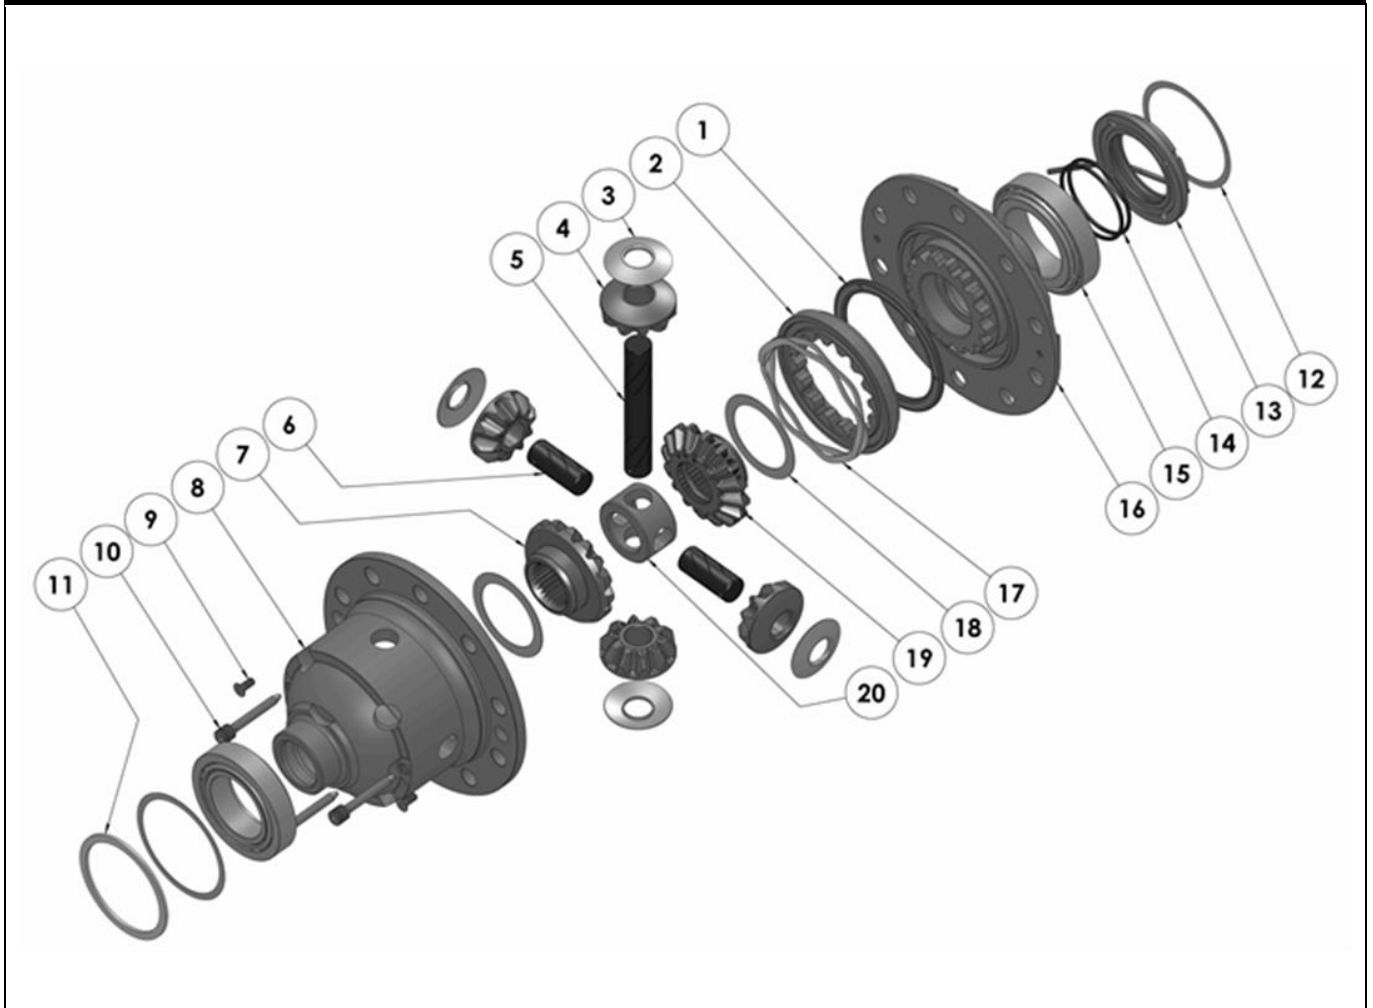

### PARTS LIST

ITEM #	QTY	DESCRIPTION	PART #	NOTES
01	1	BONDED SEAL	160701SP	
02	1	CLUTCH GEAR & WAVESPRING KIT	050902SP	
03	4	PINION THRUST WASHER	SEE NOTE	4
04	4	PINION GEAR	SEE NOTE	2
05	1	LONG CROSS SHAFT	061302SP	
06	2	SHORT CROSS SHAFT	061402SP	
07	1	SIDE GEAR	SEE NOTE	2
08	1	DIFFERENTIAL CASE	013121SP	
09	1	COUNTERSUNK SCREW (PK OF 2)	200213SP	
10	1	RETAINING PIN SET (PK OF 4)	120601SP	
11	1	OE MASTER SHIM	NOT SUPPLIED	
12	1	SHIM KIT	SHK008	
13	1	SEAL HOUSING KIT	081824SP	
14	1	SEAL HOUSING O-RINGS (PK OF 2)	160207-2	1
15	2	TAPERED ROLLER BEARING	NOT SUPPLIED	3
16	1	FLANGE CAP KIT	028520SP	
17	1	WAVESPRING	150702SP	
18	2	SIDE GEAR THRUST WASHER	SEE NOTE	4
19	1	SPLINED SIDE GEAR	SEE NOTE	2
20	1	SPIDER BLOCK	070503SP	
*	1	BULKHEAD FITTING KIT (BANJO TYPE)	170114	5
*	1	AIR LINE (6mm DIA X 6m LONG)	170314	5
*	1	SOLENOID VALVE (12V)	180103	
*	1	SWITCH FR LOCKER	180223SP	
*	1	CABLE TIE (PK OF 25)	180305	
*	1	OPERATING & SERVICE MANUAL	210200	
*	1	INSTALLATION GUIDE	2102219	

\* *Not illustrated in exploded view*

### NOTES

- 1 For replacement O-rings use only BS136 Viton 75.
- 2 Available only as complete 6 gear set # 728J101
- 3 This differential uses 2 different sized carrier bearings – Timken 32010X (ARB #160116) on the Flange Cap side, and Timken LM603049-LM603011 (ARB #160104) on the Case side.
- 4 Available only as complete thrust washer kit #730J01
- 5 All diffs produced before serial #17070001 came with 5mm air connection system. For information contact ARB.

### SPECIFICATIONS

Axle Spline	29 tooth, Ø31.5mm [1.24"]
Ratio Supported	All
Ring Gear ID	121.3mm [4.77"]
Ring Gear OD	190mm [7.48"]
Ring Gear Bolts	10 bolts on Ø145.5mm [5.72"]
Ring Gear Torque	135Nm [100 ft-lb]
Backlash	0.35-0.45mm [0.013-0.017"] (measured off pinion)