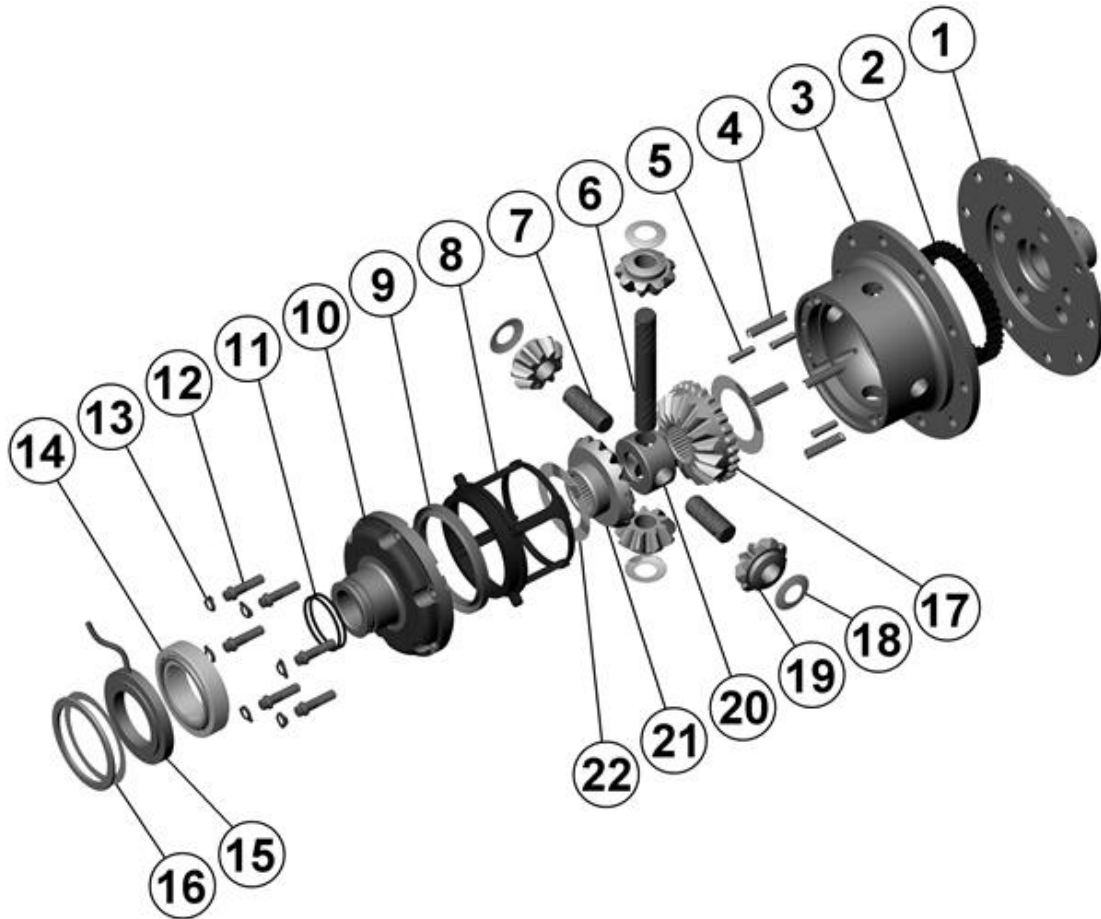

RD22

Dana 60,30 SPL,4.10 & DN

****THIS MODEL WAS SUPERSEDED BY RD163, CROSSED OUT PARTS NOT AVAILABLE**

PARTS LIST

ITEM #	QTY	DESCRIPTION	PART #	NOTES
01	1	FLANGE CAP	021101	
02	1	CLUTCH GEAR	050202	
03	1	DIFFERENTIAL CASE	0411203	
04	1	RETURN SPRINGS (PK OF 4)	150101SP	
05	1	RETAINING PIN SET (PK OF 4)	120303SP	
06	1	LONG CROSS SHAFT	060205	
07	2	SHORT CROSS SHAFT	060402	
08	1	PISTON	040202SP	
09	1	ANNULAR SEAL	160905SP	
10	1	CYLINDER CAP	030503	
11	1	SEAL HOUSING O-RINGS (PK OF 2)	160207-2	1
12	1	CYL CAP RETAINING BOLT (PK OF 8)	200205SP	
13	1	LOCKING TAB (8mm) (PK OF 8)	150401SP	
14	1	TAPERED ROLLER BEARING	160107	2
15	1	SEAL HOUSING KIT	080701SP	
16	1	SHIM KIT	SHK001	
*	1	MASTER SHIM	150330	
17	1	SPLINED SIDE GEAR	SEE NOTE	3
18	1	PINION THRUST WASHER (PK OF 4)	151102SP	
19	4	PINION GEAR	SEE NOTE	3
20	1	SPIDER BLOCK	070201SP	
21	1	SIDE GEAR	SEE NOTE	3
22	1	S GEAR THRUST WASHER (PK OF 2)	151006SP	
*	1	BULKHEAD FITTING KIT (O-RING TYPE)	170111	
*	1	PUSH-IN FITTING (5mm to 1/8" BSPP)	170201SP	
*	1	AIR LINE (5mm DIA X 6m LONG)	170301SP	
*	1	SOLENOID VALVE (12V)	180103	
*	1	SWITCH RR LOCKER	180224	
*	1	CABLE TIE (PK OF 25)	180305	
*	1	OPERATING & SERVICE MANUAL	210200	
*	1	INSTALLATION GUIDE	210222	

* *Not illustrated in exploded view*

NOTES

- 1 For replacement O-rings use only BS136 Viton 75.
- 2 For replacement bearing use Timken part # 387A-382A.
- 3 Available only as complete 6 gear set # 728A041
- For ratios of 4.56:1 and up refer to RD21 ([Section 2.21](#)).
- For information on RD22 models with metal pistons, contact ARB.

RD22

Dana 60,30 SPL,4.10 & DN

****THIS MODEL WAS SUPERSEDED BY RD163, CROSSED OUT PARTS NOT AVAILABLE**

EXPLODED DIAGRAM

SPECIFICATIONS

Axle Spline	30 tooth, Ø33.3mm [1.31"]
Ratio Supported	4.10:1 & down
Ring Gear ID	162.0mm [6.38"]
Ring Gear OD	248mm [9.75"]
Ring Gear Bolts	12 bolts on Ø191mm [7.50"]
Ring Gear Torque	149Nm [110 ft-lb]
Backlash	0.15-0.25mm [0.006-0.010"]
Bearing Cap Torque	108Nm [80 ft-lb]