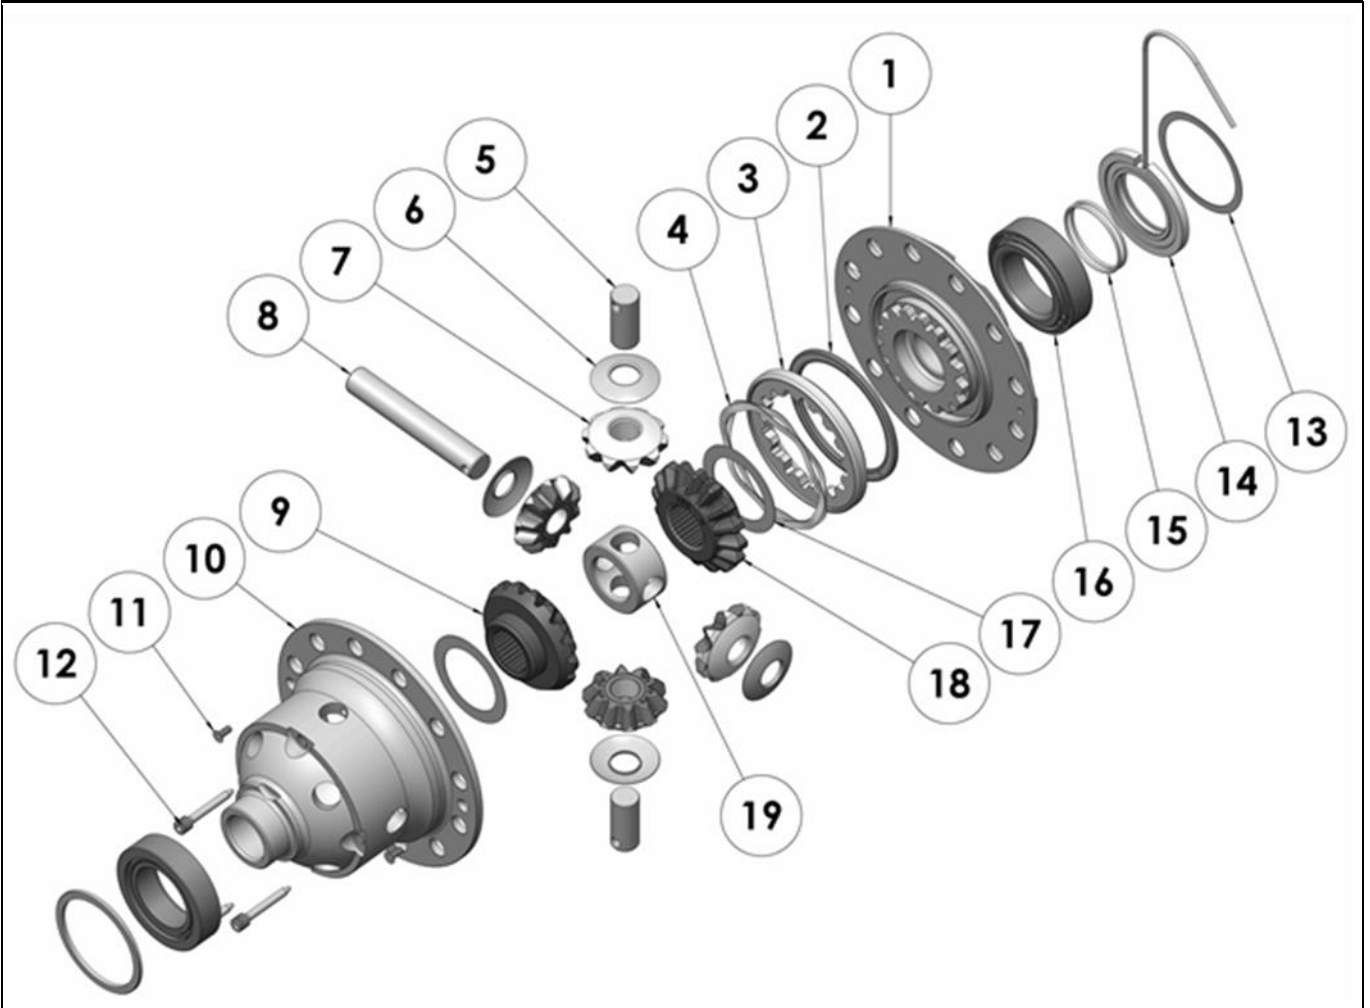

RD220

T6 Ranger/BT50, RR, 32 SPL

PARTS LIST

ITEM #	QTY	DESCRIPTION	PART #	NOTES
1	1	FLANGE CAP KIT	027340SP	
2	1	BONDED SEAL	160702SP	
3	1	CLUTCH GEAR & WAVESPRING KIT	050906SP	
4	1	WAVESPRING	150706SP	
5	2	SHORT CROSS SHAFT	060403SP	
6	4	PINION THRUST WASHER	SEE NOTE	3
7	4	PINION GEAR	SEE NOTE	2
8	1	LONG CROSS SHAFT	060204SP	
9	1	SIDE GEAR	SEE NOTE	2
10	1	DIFFERENTIAL CASE	013040SP	
11	1	COUNTERSUNK SCREW (PK OF 2)	200213SP	
12	1	RETAINING PIN SET (PK OF 4)	120601SP	
13	1	SHIM KIT	SHK009	
14	1	SEAL HOUSING KIT	081809SP	
15	1	SEAL HOUSING O-RINGS (PK OF 2)	160207-2	1
16	*	TAPERED ROLLER BEARING	NOT SUPPLIED	
17	2	SIDE GEAR THRUST WASHER	SEE NOTE	3
18	1	SPLINED SIDE GEAR	SEE NOTE	2
19	1	SPIDER BLOCK	070201SP	
*	1	BULKHEAD FITTING KIT (BANJO TYPE)	170114	4
*	1	AIR LINE (6mm DIA X 6m LONG)	170314	4
*	1	SOLENOID VALVE (12V)	180103	
*	1	SWITCH RR LOCKER	180224SP	
*	1	CABLE TIE (PK OF 25)	180305	
*	1	OPERATING & SERVICE MANUAL	210200	
*	1	INSTALLATION GUIDE	2102220	

* *Not illustrated in exploded view*

NOTES

- 1 For replacement O-rings use only BS136 Viton 75.
- 2 Available only as complete 6 gear set #728H171
- 3 Available only as complete thrust washer kit #730H01
- 4 All diffs produced before serial #17070001 came with 5mm air connection system. For information contact ARB.
- Spare axles (not supplied) will be required for vehicles with factory diff lock
LHS Axle – Ford Aust P/N: UC9P26115
RHS Axle – Ford Aust P/N: UC9P26111

RD220

T6 Ranger/BT50, RR, 32 SPL

EXPLODED DIAGRAM

SPECIFICATIONS

Axle Spline	32 tooth, Ø34.6mm [1.36"]
Ratio Supported	All
Ring Gear ID	141.3mm [5.56"]
Ring Gear OD	226.0mm [8.90"]
Ring Gear Bolts	12 bolts on Ø168.3mm [6.63"]
Ring Gear Torque	150Nm [110 ft-lb]
Backlash	0.15-0.25mm [0.006-0.010"]
Bearing Cap Torque	75Nm [55 ft-lb]