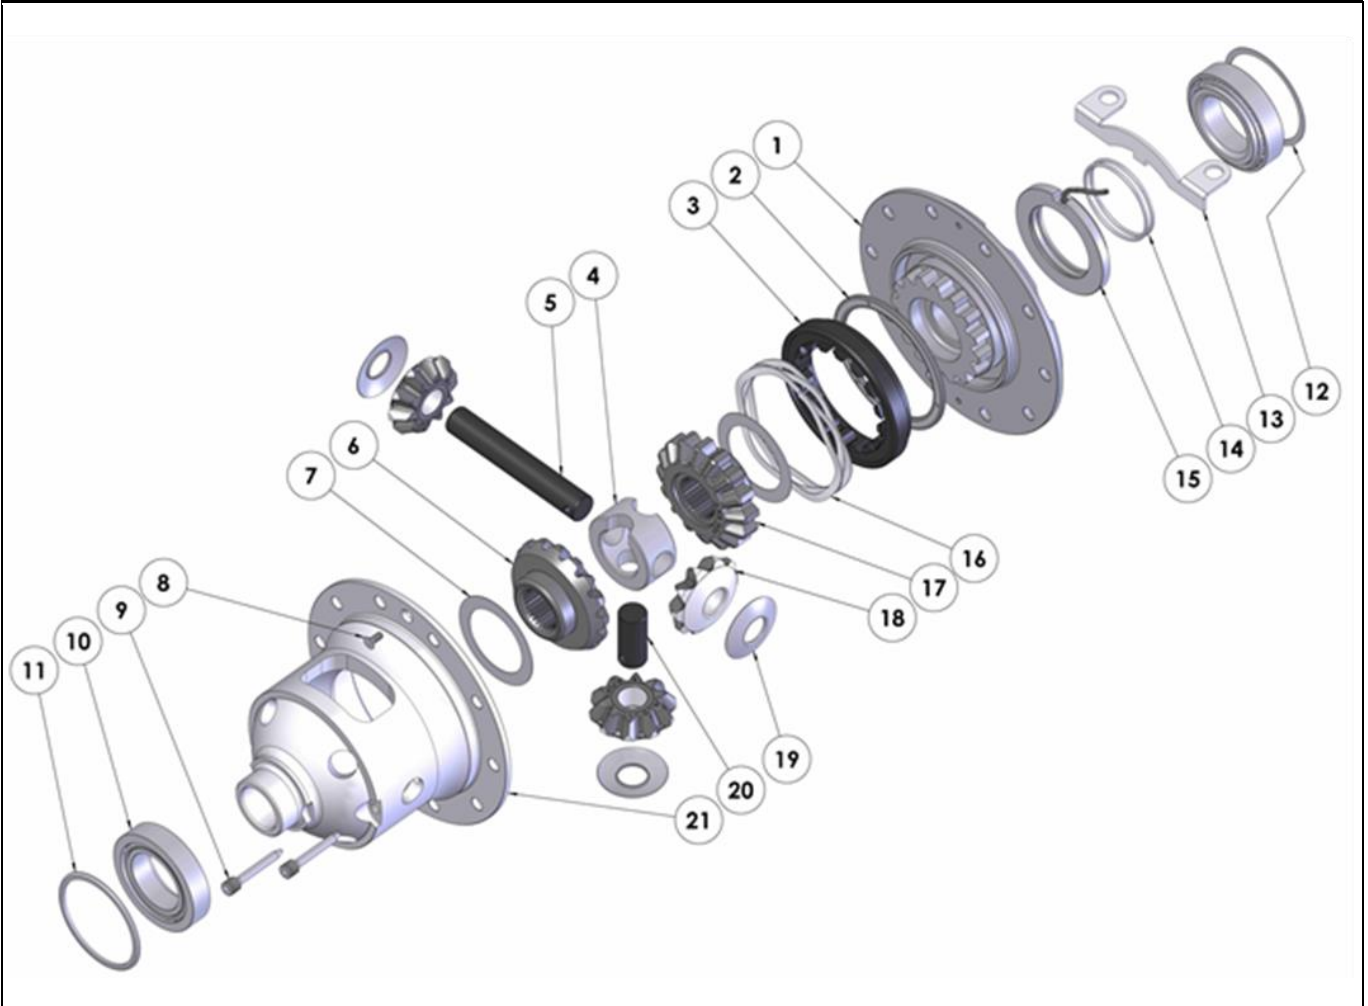

RD226

Dana 44A, 30 SPL

PARTS LIST

ITEM #	QTY	DESCRIPTION	PART #	NOTES
01	1	FLANGE CAP KIT	027343SP	
02	1	BONDED SEAL	160702SP	
03	1	CLUTCH GEAR & WAVESPRING KIT	050901SP	
04	1	SPIDER BLOCK	070902SP	
05	1	LONG CROSS SHAFT	060204SP	
06	1	SIDE GEAR	SEE NOTE	3
07	2	SIDE GEAR THRUST WASHER	SEE NOTE	4
08	1	COUNTERSUNK SCREW (PK OF 2)	200213SP	
09	1	RETAINING PIN SET (PK OF 4)	120601SP	
10	-	TAPERED ROLLER BEARING	NOT SUPPLIED	2
11	1	MASTER SHIM	150320	
12	1	SHIM KIT	SHK008	
13	1	SEAL HOUSING BRACKET	220215	
14	1	SEAL HOUSING O-RINGS (PK OF 2)	160248-2	1
15	1	SEAL HOUSING KIT	081817SP	
16	1	WAVESPRING	150701SP	
17	1	SPLINED SIDE GEAR	SEE NOTE	3
18	3	PINION GEAR	SEE NOTE	3
19	3	PINION GEAR THRUST WASHER	SEE NOTE	4
20	1	SHORT CROSS SHAFT	060403SP	
21	1	DIFFERENTIAL CASE	013043SP	
*	1	"C" CLIP KIT	CCK005	
*	1	BULKHEAD FITTING KIT (BANJO TYPE)	170114	5
*	1	AIR LINE (6mm DIA X 6m LONG)	170314	5
*	1	SOLENOID VALVE (12V)	180103	
*	1	SWITCH RR LOCKER	180224SP	
*	1	CABLE TIE (PK OF 25)	180305	
*	1	OPERATING & SERVICE MANUAL	210200	
*	1	INSTALLATION GUIDE	2102226	

* *Not illustrated in exploded view*

NOTES

- 1 For replacement O-rings use only BS140 Viton 75.
- 2 For replacement bearing, use Timken part #LM603049-LM603012
- 3 Available only as complete 5 gear set # 728H291C
- 4 Available only as complete thrust washer kit #730H01
- 5 All diffs produced before serial #17070001 came with 5mm air connection system. For information contact ARB.

RD226

Dana 44A, 30 SPL

EXPLODED DIAGRAM**SPECIFICATIONS**

Axle Spline	30 tooth, Ø33.3mm [1.31"]
Ratio Supported	All
Ring Gear ID	141.3mm [5.56"]
Ring Gear OD	216mm [8.5"] or 226mm [8.9"]
Ring Gear Bolts	10 bolts on Ø168mm [6.61"]
Ring Gear Torque	108Nm [80 ft-lb]
Backlash	0.12-0.20mm [0.005-0.008"]
Bearing Cap Torque	85Nm [63 ft-lb]