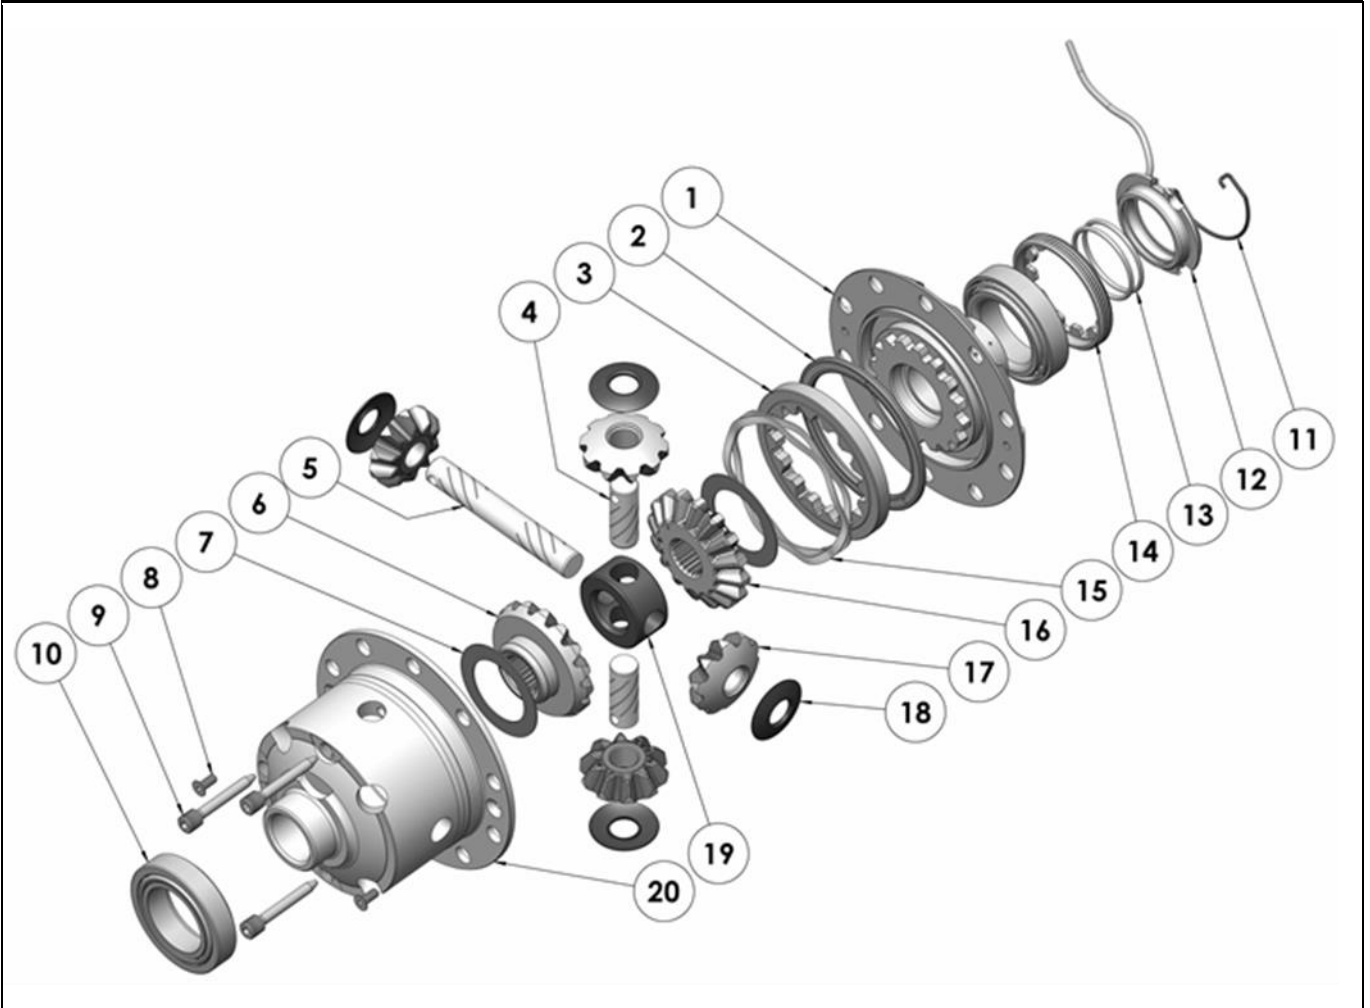

### PARTS LIST

ITEM #	QTY	DESCRIPTION	PART #	NOTES
01	1	FLANGE CAP KIT	028511SP	
02	1	BONDED SEAL	160701SP	
03	1	CLUTCH GEAR & WAVESPRING KIT	050908SP	
04	2	SHORT CROSS SHAFT	060309SP	
05	1	LONG CROSS SHAFT	060108SP	
06	1	SIDE GEAR	SEE NOTE	2
07	2	SIDE GEAR THRUST WASHER	SEE NOTE	3
08	1	COUNTERSUNK SCREW (PK OF 2)	200213SP	
09	1	RETAINING PIN SET (PK OF 4)	120601SP	
10	-	TAPERED ROLLER BEARING	NOT SUPPLIED	
11	1	SEAL HOUSING RETAINING CLIP	150603SP	
12	1	SEAL HOUSING KIT	081903SP	
13	1	SEAL HOUSING O-RINGS (PK OF 2)	160206-2	1
14	1	ADJUSTER NUT	100601SP	
15	1	WAVESPRING	150702SP	
16	1	SPLINED SIDE GEAR	SEE NOTE	2
17	4	PINION GEAR	SEE NOTE	2
18	4	PINION THRUST WASHER	SEE NOTE	3
19	1	SPIDER BLOCK	070702SP	
20	1	DIFFERENTIAL CASE	013111SP	
*	1	RING GEAR SPACER	190103	
*	1	BULKHEAD FITTING KIT (BANJO TYPE)	170114	4
*	1	AIR LINE (6mm DIA X 6m LONG)	170314	4
*	1	SOLENOID VALVE (12V)	180103	
*	1	SWITCH FR LOCKER	180223SP	
*	1	CABLE TIE (PK OF 25)	180305	
*	1	OPERATION & SERVICE MANUAL	210200	
*	1	INSTALLATION GUIDE	2102227	

\* *Not illustrated in exploded view*

### NOTES

- 1 For replacement O-rings use only BS130 Viton 75.
- 2 Available only as complete 6 gear set # 728JA12
- 3 Available only as complete thrust washer kit #730JA01
- 4 All diffs produced before serial #17070001 came with 5mm air connection system. For information contact ARB.
- Refer to seal housing set-up tech note ([Section 5.2](#)).
- For 10 bolt ring gear model (with 22 spl) refer to RD206 ([Section 2.206](#)).

### SPECIFICATIONS

Axle Spline	26 tooth, Ø27.4mm [1.08"]
Ratio Supported	All
Ring Gear ID	108.0mm [4.25"]
Ring Gear Bolts	8 bolts on Ø130mm [5.12"]
Ring Gear Torque	85Nm [63 ft-lb]
Backlash	0.10-0.20mm [0.004-0.008"]
Bearing Cap Torque	50Nm [37 ft-lb]