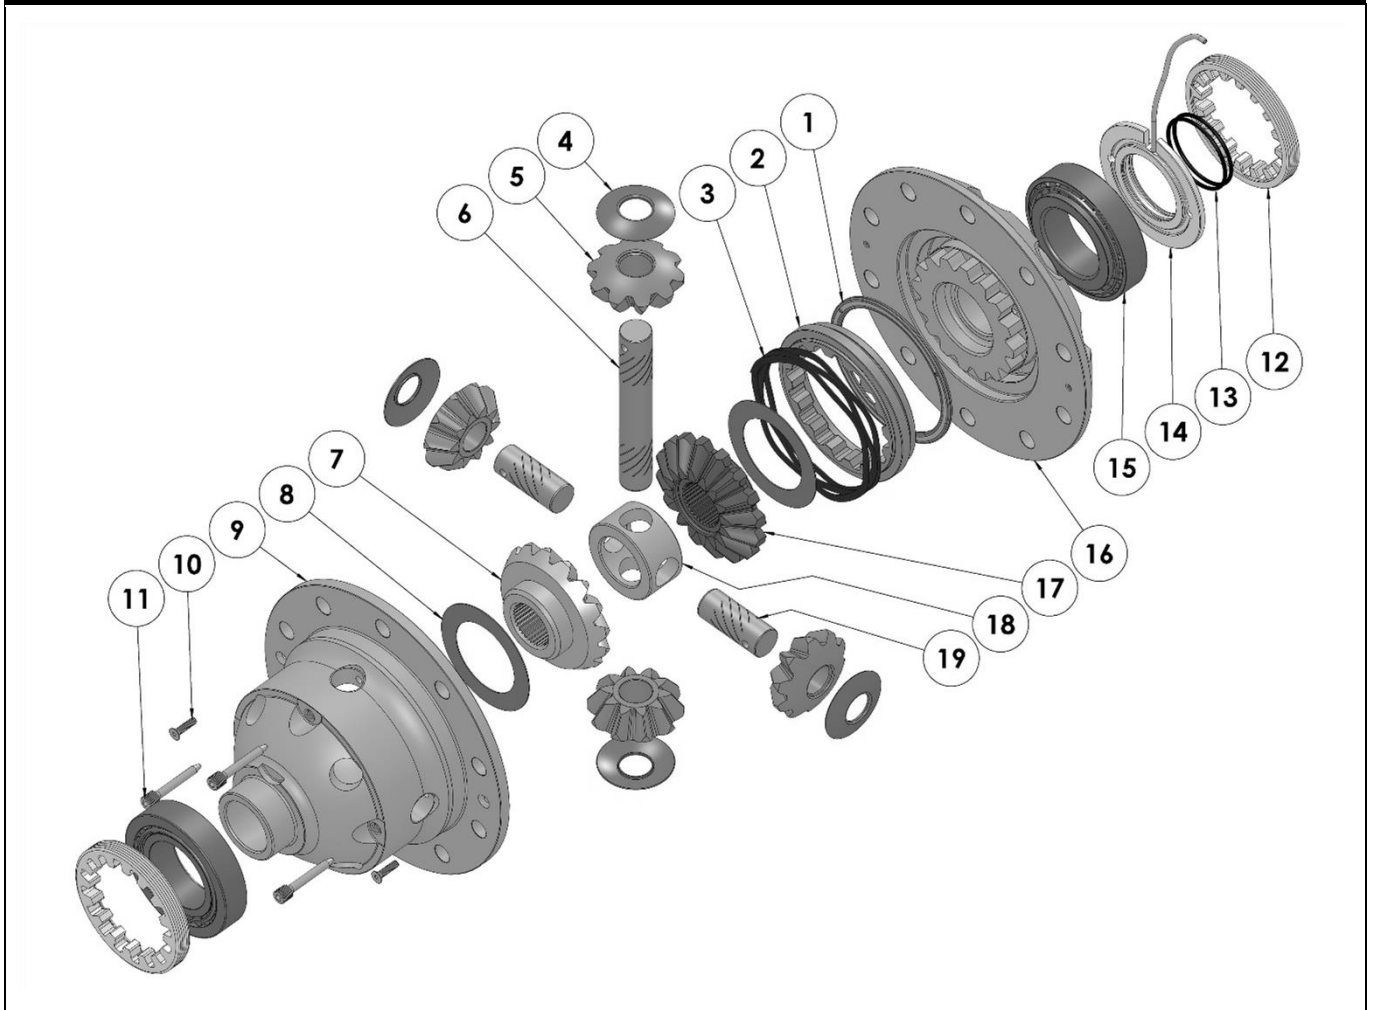

RD229

Nissan D23 RR, 34 Spline

PARTS LIST

ITEM #	QTY	DESCRIPTION	PART #	NOTES
1	1	BONDED SEAL	160702SP	
2	1	CLUTCH GEAR & WAVESPRING KIT	050906SP	
3	1	WAVESPRING	150706SP	
4	4	PINION THRUST WASHER	SEE NOTE	3
5	4	PINION GEAR	SEE NOTE	2
6	1	LONG CROSS SHAFT	060204SP	
7	1	SIDE GEAR	SEE NOTE	2
8	2	SIDE GEAR THRUST WASHER	SEE NOTE	3
9	1	DIFFERENTIAL CASE	013045SP	
10	1	COUNTERSUNK SCREW (PK OF 2)	200213SP	
11	1	RETAINING PIN SET (PK OF 4)	120601SP	
12	2	ADJUSTER NUT	NOT SUPPLIED	
13	1	SEAL HOUSING O-RINGS (PK OF 2)	160227-2	1
14	1	SEAL HOUSING KIT	081821SP	
15	2	TAPERED ROLLER BEARING	NOT SUPPLIED	
16	1	FLANGE CAP KIT	027345SP	
17	1	SPLINED SIDE GEAR	SEE NOTE	2
18	1	SPIDER BLOCK	070201SP	
19	2	SHORT CROSS SHAFT	060403SP	
*	1	BULKHEAD FITTING KIT (BANJO TYPE)	170114	4
*	1	AIR LINE (6mm DIA X 6m LONG)	170314	4
*	1	SOLENOID VALVE (12V)	180103	
*	1	SWITCH RR LOCKER	180224SP	
*	1	CABLE TIE (PK OF 25)	180305	
*	1	OPERATING & SERVICE MANUAL	210200	
*	1	INSTALLATION GUIDE	2102229	

* *Not illustrated in exploded view*

NOTES

- 1 For replacement O-rings use only BS138 Viton 75.
- 2 Available only as complete 6 gear set # 728H191.
- 3 Available only as complete thrust washer kit #730H01.
- 4 All diffs produced before serial #17070001 came with 5mm air connection system. For information contact ARB.
- * Fitment to OE locker models will require axle shafts from non-locked models, see Mercedes or Nissan. OE diff lock actuator plug will need to be short circuited to avoid warning lights coming on.

RD229

Nissan D23 RR, 34 Spline

EXPLODED DIAGRAM

SPECIFICATIONS

Axle Spline	34 tooth, Ø34.9mm [1.37"]
Ratio Supported	All
Ring Gear ID	134.0mm [5.28"]
Ring Gear OD	215mm [8.46"]
Ring Gear Bolts	12 bolts on Ø173.9mm [6.85"]
Ring Gear Torque	198Nm [146 ft-lb]
Backlash	0.15-0.20mm [0.006-0.008"]
Bearing Cap Torque	88Nm [65 ft-lb]