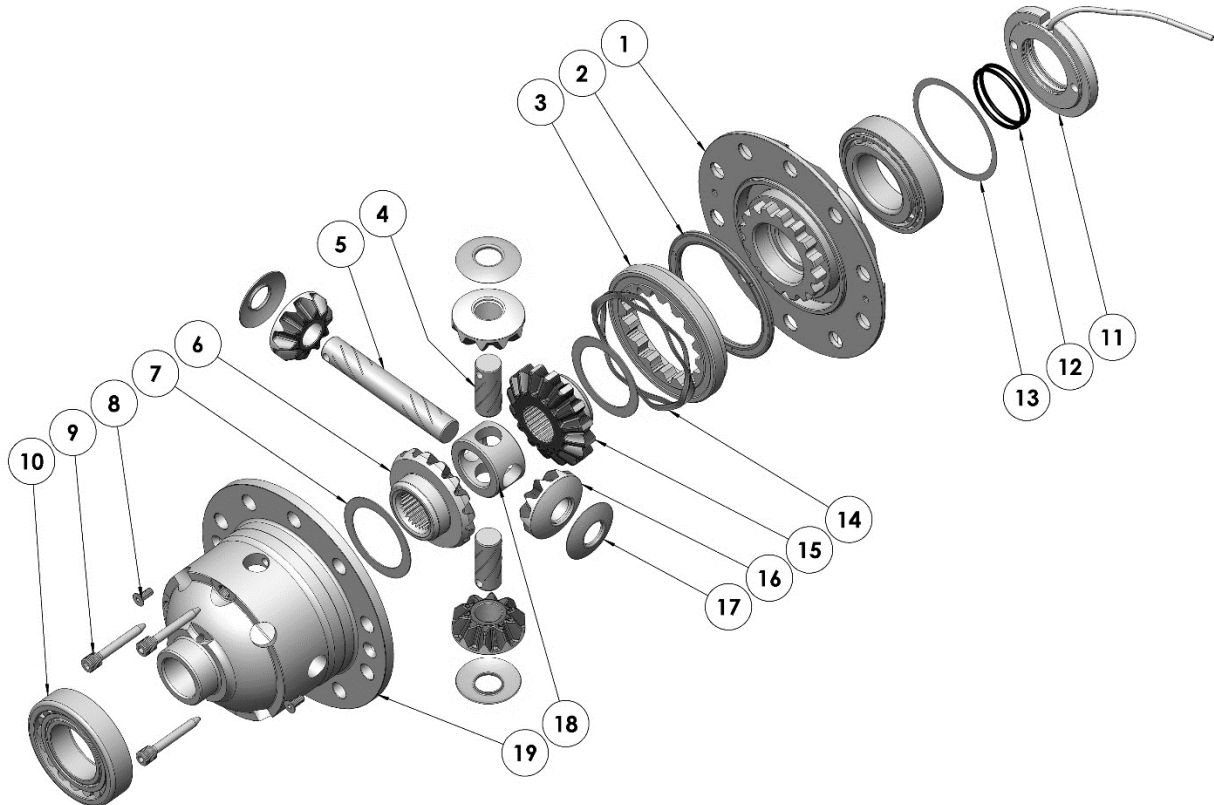

RD230

Nissan R180A,30 SPL,3.69 & UP

PARTS LIST

ITEM #	QTY	DESCRIPTION	PART #	NOTES
1	1	FLANGE CAP KIT	028516SP	
2	1	BONDED SEAL	160701SP	
3	1	CLUTCH GEAR & WAVESPRING KIT	050903SP	
4	2	SHORT CROSS SHAFT	061402SP	
5	1	LONG CROSS SHAFT	061302SP	
6	1	SIDE GEAR	SEE NOTE	2
7	2	SIDE GEAR THRUST WASHER	SEE NOTE	4
8	1	COUNTERSUNK SCREW (PK OF 2)	200213SP	
9	1	RETAINING PIN SET (PK OF 4)	120601SP	
10	*	TAPERED ROLLER BEARING	NOT SUPPLIED	
11	1	SEAL HOUSING KIT	081819SP	
12	1	SEAL HOUSING O-RINGS (PK OF 2)	160206-2	1
13	1	SHIM KIT	SHK008	
14	1	WAVESPRING	150702SP	
15	1	SPLINED SIDE GEAR	SEE NOTE	2
16	4	PINION GEAR	SEE NOTE	2
17	4	PINION THRUST WASHER	SEE NOTE	4
18	1	SPIDER BLOCK	070503SP	
19	1	DIFFERENTIAL CASE	013125SP	
*	1	BULKHEAD FITTING (BANJO TYPE)	170114	5
*	1	AIR LINE (6mm DIA X 6m LONG)	170314	5
*	1	SOLENOID VALVE (12V)	180103	
*	1	SWITCH FR LOCKER	180223SP	
*	1	CABLE TIE (PK OF 25)	180305	
*	1	OPERATION & SERVICE MANUAL	210200	
*	1	INSTALLATION GUIDE	2102230	

* *Not illustrated in exploded view*

NOTES

- 1 For replacement O-rings use only BS130 Viton 75.
- 2 Available only as complete 6 gear set # 728J061
- 3 Torque to 58.8 Nm [43 ft-lb], then tighten bolts additionally by turning 34° to 39° further.
- 4 Available only as complete thrust washer kit #730J01
- 5 All diffs produced before serial #17070001 came with 5mm air connection system. For information contact ARB.
- For ratios of 3.54:1 and down, refer to RD231 ([Section 2.231](#))

RD230

Nissan R180A,30 SPL,3.69 & UP

EXPLODED DIAGRAM

SPECIFICATIONS

Axle Spline	30 tooth, Ø30.8mm [1.21"]
Ratio Supported	3.69 & Up
Ring Gear ID	115.0mm [4.53"]
Ring Gear Bolts	10 bolts on Ø142mm [5.59"]
Ring Gear Bolt Size	12.2mm [0.48"]
Ring Gear Torque	SEE NOTE 3
Backlash	0.10-0.15mm [0.004"-0.006"]
Bearing Cap Torque	93 Nm [69 ft-lb]