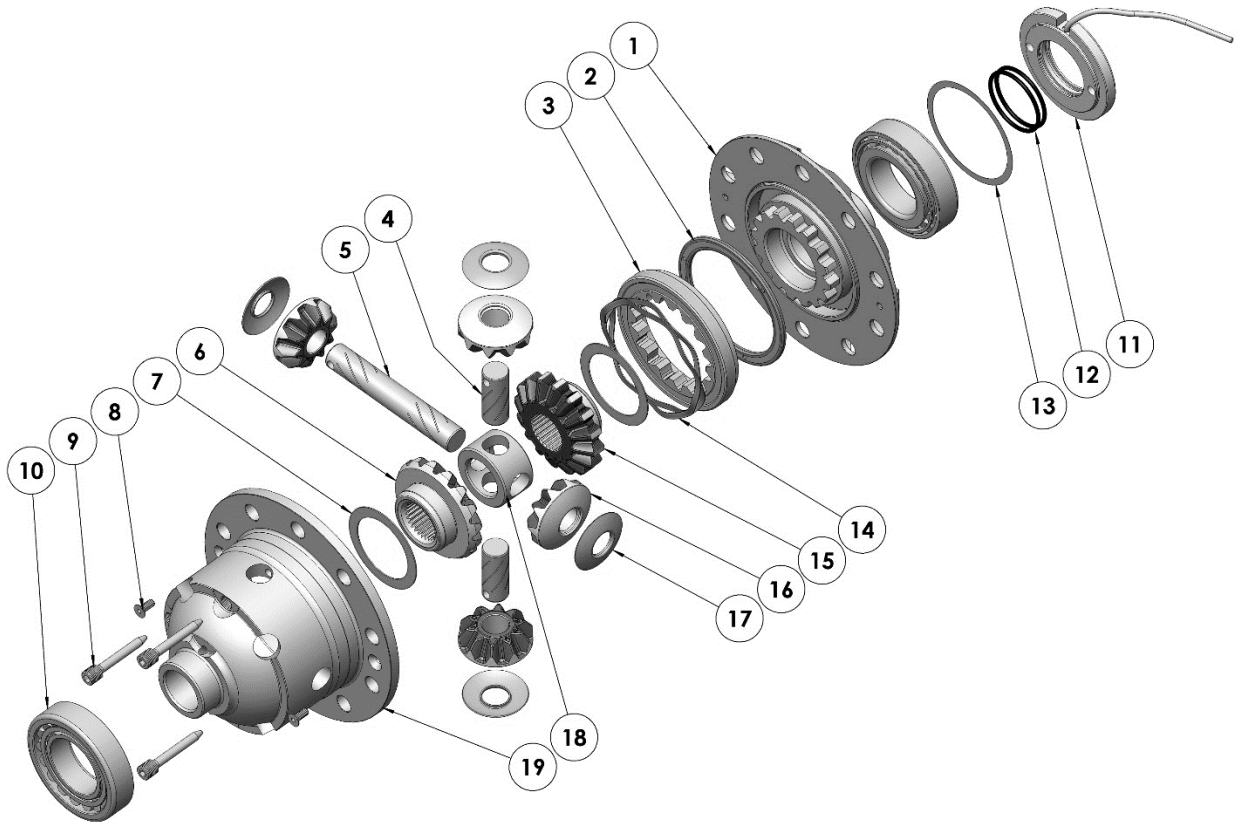

### PARTS LIST

ITEM #	QTY	DESCRIPTION	PART #	NOTES
1	1	FLANGE CAP KIT	028517SP	
2	1	BONDED SEAL	160701SP	
3	1	CLUTCH GEAR & WAVESPRING KIT	050903SP	
4	2	SHORT CROSS SHAFT	061402SP	
5	1	LONG CROSS SHAFT	061302SP	
6	1	SIDE GEAR	SEE NOTE	2
7	2	SIDE GEAR THRUST WASHER	SEE NOTE	4
8	1	COUNTERSUNK SCREW (PK OF 2)	200213SP	
9	1	RETAINING PIN SET (PK OF 4)	120601SP	
10	*	TAPERED ROLLER BEARING	NOT SUPPLIED	
11	1	SEAL HOUSING KIT	081819SP	
12	2	SEAL HOUSING O-RINGS (PK OF 2)	160206-2	1
13	1	SHIM KIT	SHK008	
14	1	WAVESPRING	150702SP	
15	1	SPLINED SIDE GEAR	SEE NOTE	2
16	4	PINION GEAR	SEE NOTE	2
17	4	PINION THRUST WASHER	SEE NOTE	4
18	1	SPIDER BLOCK	070503SP	
19	1	DIFFERENTIAL CASE	013126SP	
*	1	BULKHEAD FITTING (BANJO TYPE)	170114	5
*	1	AIR LINE (6mm DIA X 6m LONG)	170314	5
*	1	SOLENOID VALVE (12V)	180103	
*	1	SWITCH FR LOCKER	180223SP	
*	1	CABLE TIE (PK OF 25)	180305	
*	1	OPERATION & SERVICE MANUAL	210200	
*	1	INSTALLATION GUIDE	2102231	

\* *Not illustrated in exploded view*

### NOTES

- 1 For replacement O-rings use only BS130 Viton 75.
- 2 Available only as complete 6 gear set # 728J061
- 3 Torque to 58.8 Nm [43 ft-lb], then tighten bolts additionally by turning 34° to 39° further.
- 4 Available only as complete thrust washer kit #730J01
- 5 All diffs produced before serial #17070001 came with 5mm air connection system. For information contact ARB.
- For ratios of 3.69:1 and up, refer to RD230 ([Section 2.230](#))

### SPECIFICATIONS

Axle Spline	30 tooth, Ø30.8mm [1.21"]
Ratio Supported	3.54 & Down
Ring Gear ID	115.0mm [4.53"]
Ring Gear Bolts	10 bolts on Ø142mm [5.59"]
Ring Gear Bolt Size	12.2mm [0.48"]
Ring Gear Torque	SEE NOTE 3
Backlash	0.10-0.15mm [0.004"-0.006"]
Bearing Cap Torque	93 Nm [69 ft-lb]