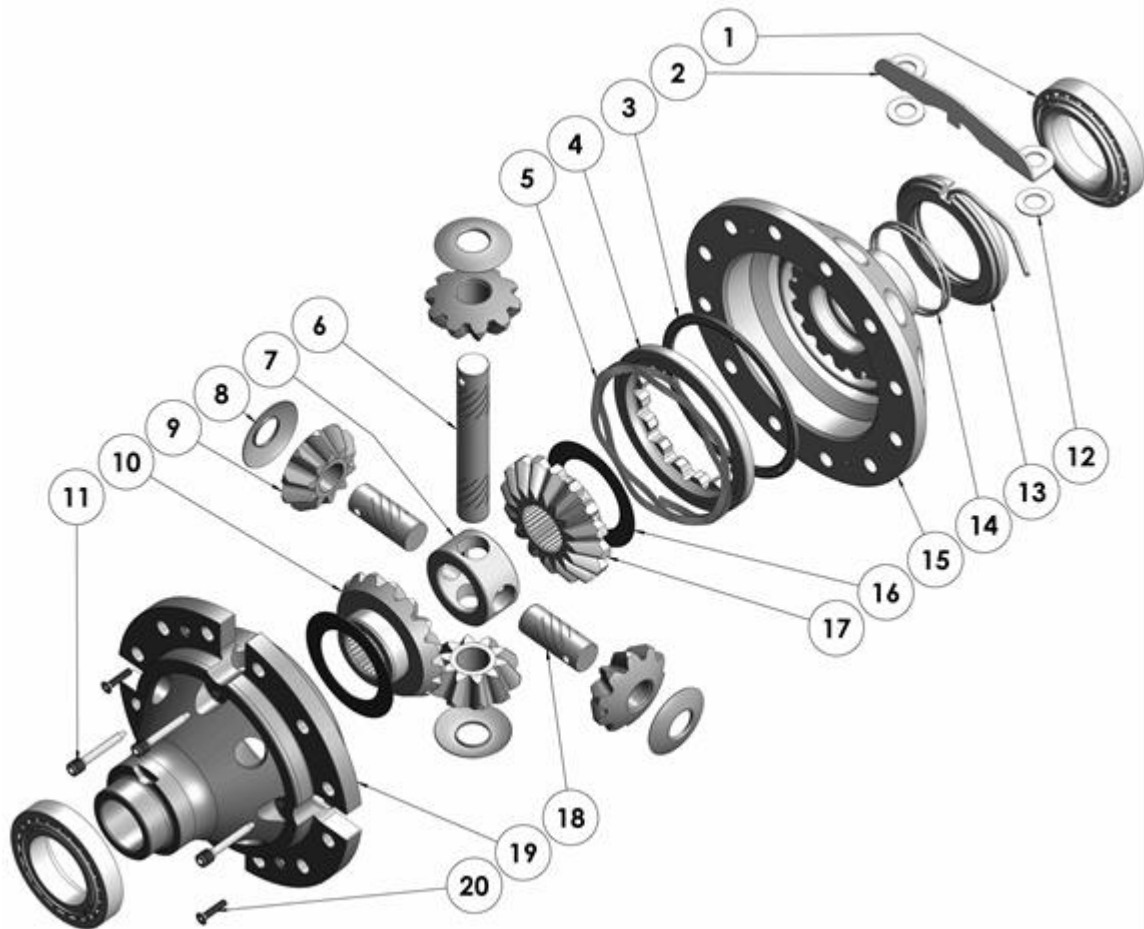

RD234

GM 14 Bolt, 10.5", 40 SPL, FF

PARTS LIST

ITEM #	QTY	DESCRIPTION	PART #	NOTES
1	1	TAPERED ROLLER BEARING	NOT SUPPLIED	
2	1	SEAL HOUSING BRACKET	220202	
3	1	BONDED SEAL	160706SP	
4	1	CLUTCH GEAR & WAVESPRING KIT	050905SP	
5	1	WAVESPRING	150705SP	
6	1	LONG CROSS SHAFT	061501SP	
7	1	SPIDER BLOCK	070402SP	
8	4	PINION THRUST WASHER	SEE NOTE	3
9	4	PINION GEAR	SEE NOTE	2
10	1	SIDE GEAR	SEE NOTE	2
11	1	RETAINING PIN SET (PK OF 4)	120601SP	
12	2	WASHER	151205	
13	1	SEAL HOUSING KIT	082101SP	
14	1	SEAL HOUSING O-RINGS (PK OF 2)	160233-2	1
15	1	FLANGE CAP KIT	028601SP	
16	2	SIDE GEAR THRUST WASHER	SEE NOTE	3
17	1	SPLINED SIDE GEAR	SEE NOTE	2
18	2	SHORT CROSS SHAFT	061601SP	
19	1	DIFFERENTIAL CASE	013201SP	
20	1	COUNTERSUNK SCREW (PK OF 2)	200214SP	
*	1	BULKHEAD FITTING KIT (BANJO TYPE)	170114	4
*	1	AIR LINE (6mm DIA X 6m LONG)	170314	4
*	1	SOLENOID VALVE (12V)	180103	
*	1	SWITCH FR OR RR LOCKER	180225SP	
*	1	CABLE TIE (PK OF 25)	180305	
*	1	OPERATING & SERVICE MANUAL	210200	
*	1	INSTALLATION GUIDE	2102234	

* *Not illustrated in exploded view*

NOTES

- 1 For replacement O-rings use only BS148 Viton 75.
- 2 Available only as complete 6 gear set # 728K161
- 3 Available only as complete thrust washer kit #730K01
- 4 All diffs produced before serial #17070001 came with 5mm air connection system. For information contact ARB.
- Does not support OE ring & pinion ratios of 4.56:1 & up, however, most known aftermarket ring & pinion sets of the 4.56:1 & up range are made 'thick' to suit the 4.10:1 & down carrier.

RD234

GM 14 Bolt, 10.5", 40 SPL, FF

EXPLODED DIAGRAM**SPECIFICATIONS**

Axle Spline	40 tooth, Ø43.4mm [1.71"]
Ratio Supported	4.10:1 & down (4.56 & UP ratios must use 'thick' type high offset gearset)
Ring Gear ID	163.513mm [6.4375"]
Ring Gear OD	267mm [10.5"]
Ring Gear Bolts	12 bolts on Ø197.6mm [7.78"]
Ring Gear Torque	163Nm [120 ft-lb]
Backlash	0.13-0.20mm [0.005-0.008"]
Bearing Cap Torque	183Nm [135 ft-lb]