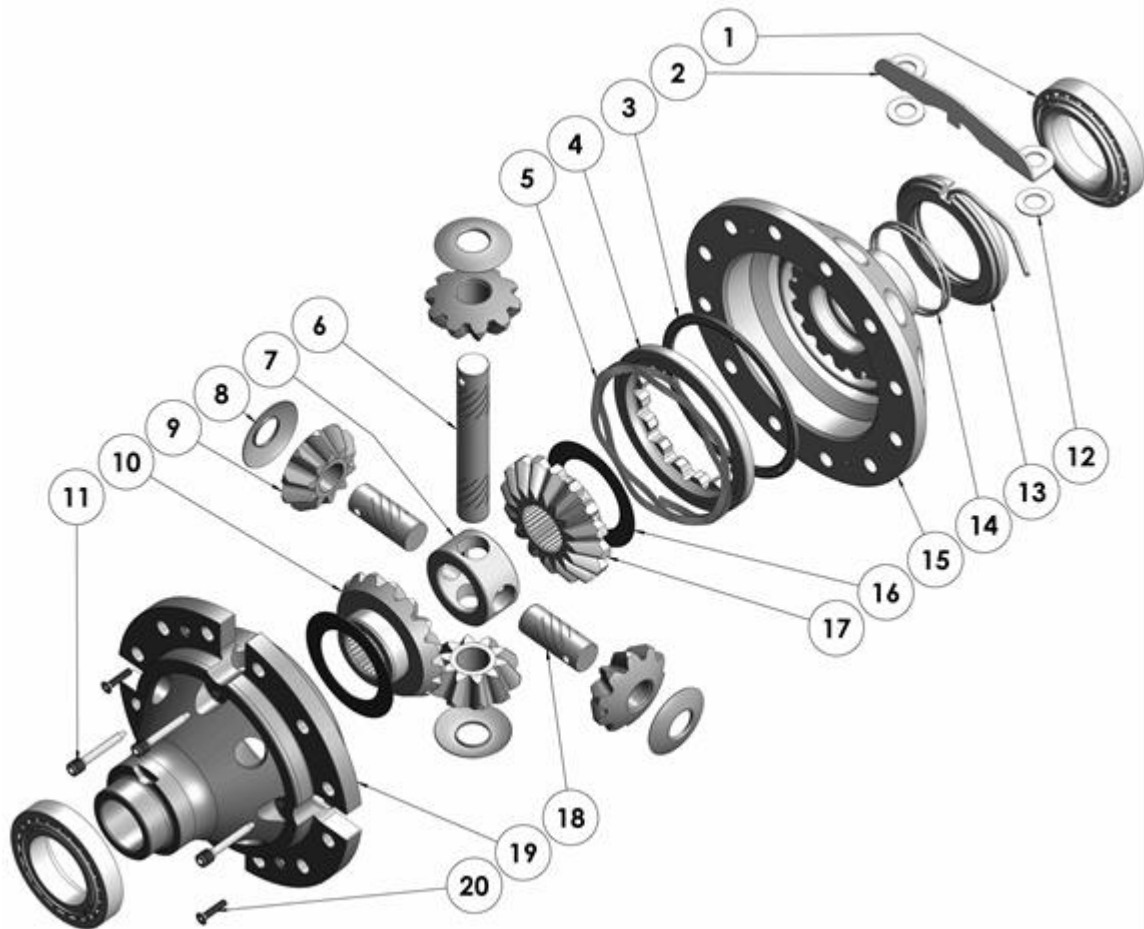

### PARTS LIST

ITEM #	QTY	DESCRIPTION	PART #	NOTES
1	1	TAPERED ROLLER BEARING	NOT SUPPLIED	
2	1	SEAL HOUSING BRACKET	220202	
3	1	BONDED SEAL	160706SP	
4	1	CLUTCH GEAR & WAVESPRING KIT	050905SP	
5	1	WAVESPRING	150705SP	
6	1	LONG CROSS SHAFT	061501SP	
7	1	SPIDER BLOCK	070402SP	
8	4	PINION THRUST WASHER	SEE NOTE	3
9	4	PINION GEAR	SEE NOTE	2
10	1	SIDE GEAR	SEE NOTE	2
11	1	RETAINING PIN SET (PK OF 4)	120601SP	
12	2	WASHER	151205	
13	1	SEAL HOUSING KIT	082101SP	
14	1	SEAL HOUSING O-RINGS (PK OF 2)	160233-2	1
15	1	FLANGE CAP KIT	028601SP	
16	2	SIDE GEAR THRUST WASHER	SEE NOTE	3
17	1	SPLINED SIDE GEAR	SEE NOTE	2
18	2	SHORT CROSS SHAFT	061601SP	
19	1	DIFFERENTIAL CASE	013201SP	
20	1	COUNTERSUNK SCREW (PK OF 2)	200214SP	
*	1	BULKHEAD FITTING KIT (BANJO TYPE)	170114	4
*	1	AIR LINE (6mm DIA X 6m LONG)	170314	4
*	1	SOLENOID VALVE (12V)	180103	
*	1	SWITCH FR OR RR LOCKER	180225SP	
*	1	CABLE TIE (PK OF 25)	180305	
*	1	OPERATING & SERVICE MANUAL	210200	
*	1	INSTALLATION GUIDE	2102235	

### NOTES

- 1 For replacement O-rings use only BS148 Viton 75.
- 2 Available only as complete 6 gear set # 728K171
- 3 Available only as complete thrust washer kit #730K01
- 4 All diffs produced before serial #17070001 came with 5mm air connection system. For information contact ARB.
- Does not support OE ring & pinion ratios of 4.56:1 & up, however, most known aftermarket ring & pinion sets of the 4.56:1 & up range are made 'thick' to suit the 4.10:1 & down carrier.

**RD235**

GM 14 Bolt, 10.5", 35 SPL, FF

### SPECIFICATIONS

Axle Spline	35 tooth, Ø38.1mm [1.50"]
Ratio Supported	4.10:1 & down (4.56 & UP ratios must use 'thick' type high offset gearset)
Ring Gear ID	163.513mm [6.4375"]
Ring Gear OD	267mm [10.5"]
Ring Gear Bolts	12 bolts on Ø197.6mm [7.78"]
Ring Gear Torque	163Nm [120 ft-lb]
Backlash	0.13-0.20mm [0.005-0.008"]
Bearing Cap Torque	183Nm [135 ft-lb]