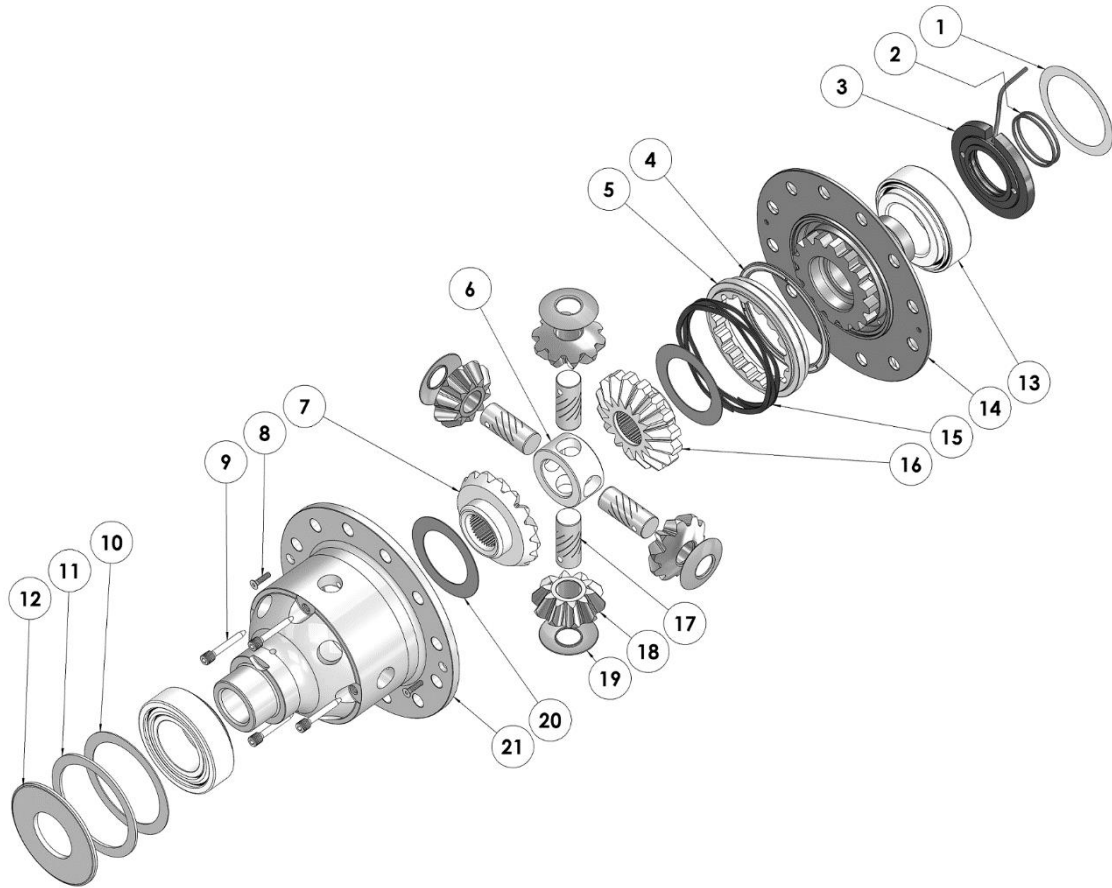

RD238

Dynatrac Prorock XD60, 40 SPL

PARTS LIST

ITEM #	QTY	DESCRIPTION	PART #	NOTES
1	-	SHIM KIT	NOT SUPPLIED	5
2	1	SEAL HOUSING O-RINGS (PK OF 2)	160248-2	1
3	1	SEAL HOUSING KIT	082108SP	
4	1	BONDED SEAL	160703SP	
5	1	CLUTCH GEAR & WAVESPRING KIT	050907SP	
6	1	SPIDER BLOCK	070402SP	
7	1	SIDE GEAR	SEE NOTE	3
8	1	COUNTERSUNK SCREW (PK OF 2)	200215SP	
9	1	RETAINING PIN SET (PK OF 4)	120601SP	
10	-	SHIM KIT	NOT SUPPLIED	5
11	1	2.5MM MASTER SHIM	150359	
12	1	5.0MM MASTER SHIIM	150358	
13	-	TAPERED ROLLER BEARING	NOT SUPPLIED	2
14	1	FLANGE CAP KIT	028620SP	
15	1	WAVESPRING	150707SP	
16	1	SPLINED SIDE GEAR	SEE NOTE	3
17	4	SHORT CROSS SHAFT	061601SP	
18	4	PINION GEAR	SEE NOTE	3
19	4	PINION THRUST WASHER	SEE NOTE	4
20	2	SIDE GEAR THRUST WASHER	SEE NOTE	4
21	1	DIFFERENTIAL CASE (SUITS WAVESPRING ONLY)	013232SP	
*	1	BULKHEAD FITTING KIT (BANJO TYPE)	170114	6
*	1	AIR LINE (6mm DIA X 6m LONG)	170314SP	6
*	1	SOLENOID VALVE (12V)	180103	
*	1	SWITCH RR LOCKER	180224SP	
*	1	CABLE TIE (PK OF 25)	180305	
*	1	OPERATING & SERVICE MANUAL	210200	
*	1	INSTALLATION GUIDE	2102238	

* *Not illustrated in exploded view*

NOTES

- 1 For replacement O-rings use only BS140 Viton 75.
- 2 For replacement bearing use Timken part # JM511946 / 511910.
- 3 Available only as complete 6 gear set # 728K051.
- 4 Available only as complete thrust washer kit #730K01.
- 5 Contact Dynatrac for suitable shim kit.
- 6 All diffs produced before serial #17070001 came with 5mm air connection system. For information contact ARB.

RD238

Dynatrac Prorock XD60, 40 SPL

EXPLODED DIAGRAM

SPECIFICATIONS

Axle Spline	40 tooth, Ø43.4mm [1.71"]
Ratio Supported	Contact Dynatrac
Ring Gear ID	162.0mm [6.38"]
Ring Gear OD	Contact Dynatrac
Ring Gear Bolts	12 bolts on Ø190.6mm [7.50"]
Ring Gear Torque	Contact Dynatrac
Backlash	Contact Dynatrac
Bearing Cap Torque	Contact Dynatrac