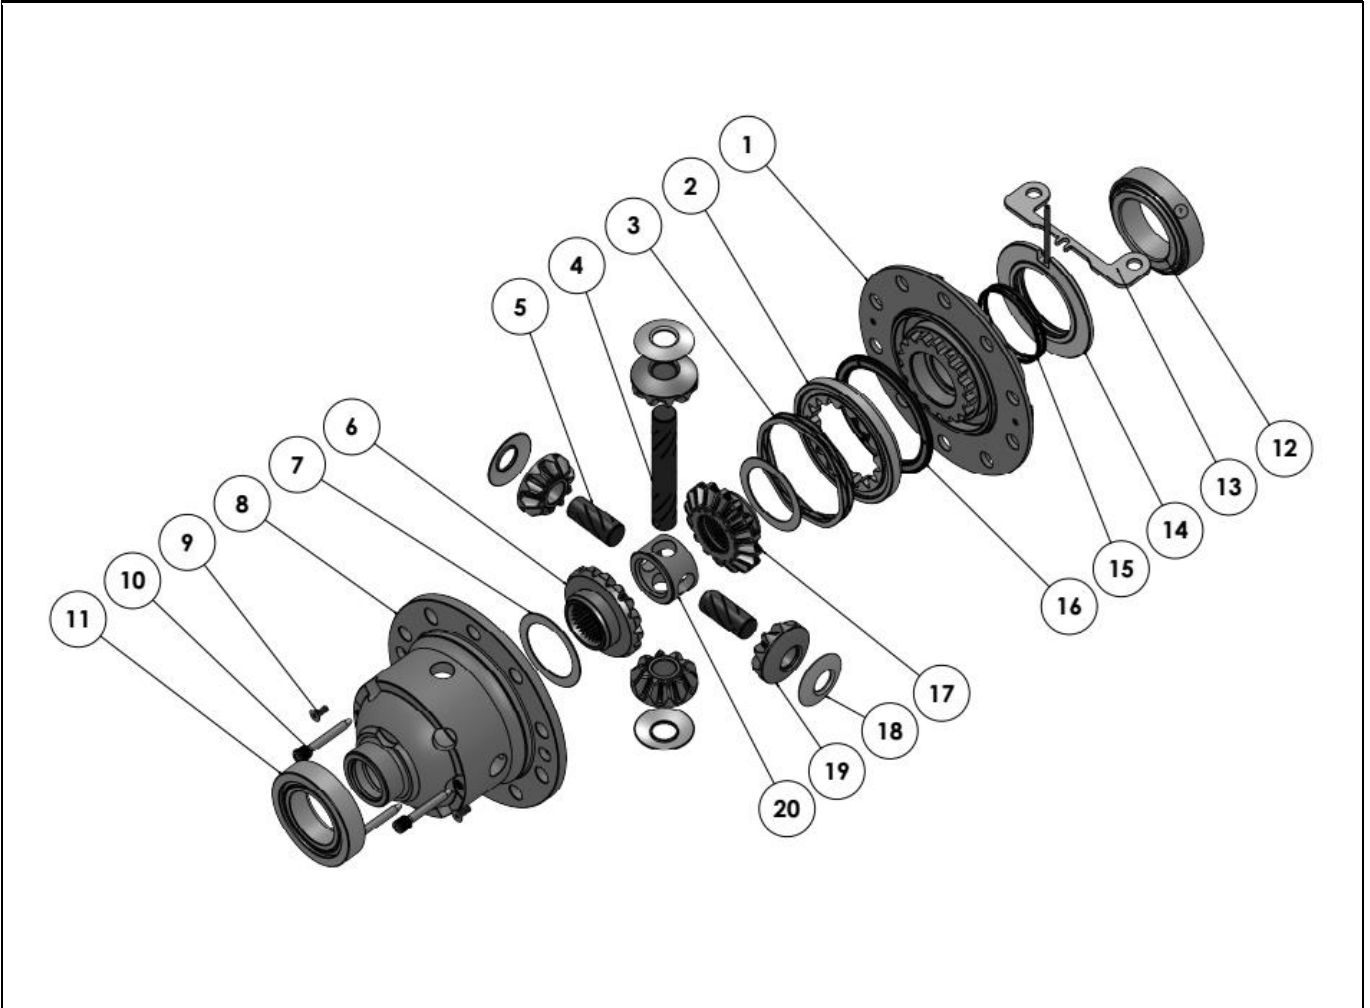

RD244

Dana M200, Jeep JL Sport RR

PARTS LIST

ITEM #	QTY	DESCRIPTION	PART #	NOTES
01	1	FLANGE CAP KIT	028525SP	
02	1	CLUTCH GEAR & WAVESPRING KIT	050902SP	
03	1	WAVESPRING	150702SP	
04	1	LONG CROSS SHAFT	061302SP	
05	2	SHORT CROSS SHAFT	061402SP	
06	1	SIDE GEAR	SEE NOTE	2
07	4	PINION THRUST WASHER	SEE NOTE	3
08	1	DIFFERENTIAL CASE	013121SP	
09	1	COUNTERSUNK SCREW (PK OF 2)	200213SP	
10	1	RETAINING PIN (PK OF 4)	120601SP	
11	-	TAPERED ROLLER BEARING	NOT SUPPLIED	4
12	1	TAPERED ROLLER BEARING	160116	4
13	1	SEAL HOUSING BRACKET	220223	
14	1	SEAL HOUSING KIT	081828SP	
15	1	SEAL HOUSING O-RINGS (PK OF 2)	160248-2	1
16	1	BONDED SEAL	160701SP	
17	1	SPLINED SIDE GEAR	SEE NOTE	2
18	2	SIDE GEAR THRUST WASHER	SEE NOTE	3
19	4	PINION GEAR	SEE NOTE	2
20	1	SPIDER BLOCK	070503SP	
*	1	SHIM KIT	SHK008	
*	1	BULKHEAD FITTING KIT (BANJO TYPE)	170114	
*	1	AIR LINE (6mm DIA X 6m LONG)	170314SP	
*	1	SOLENOID VALVE (12V)	180103	
*	1	SWITCH RR LOCKER	180224SP	
*	1	CABLE TIE (PK OF 25)	180305	
*	1	OPERATING & SERVICE MANUAL	210200	
*	1	INSTALLATION GUIDE	2102245	

* *Not illustrated in exploded view*

NOTES

- 1 For replacement O-rings use only BS140 Viton 75.
- 2 Available only as complete 6 gear set # 728J101
- 3 Available only as complete thrust washer kit #730J01
- 4 This differential uses 2 different sized carrier bearings – Timken 32010X (ARB #160116) on the Flange Cap side, and Timken LM603049-LM603012 on the Case side.

RD244

Dana M200, Jeep JL Sport RR

EXPLODED DIAGRAM**SPECIFICATIONS**

Axle Spline	29 tooth, Ø31.5mm [1.24"]
Ratio Supported	All
Ring Gear ID	121.3mm [4.776"]
Ring Gear OD	200.00mm [7.874"]
Ring Gear Bolts	10 bolts on Ø145.5mm [5.728"]
Ring Gear Torque	180Nm [132 ft-lb]
Backlash	0.12-0.18mm [0.003-0.005"]
Bearing Cap Torque	80Nm [59 ft-lb]