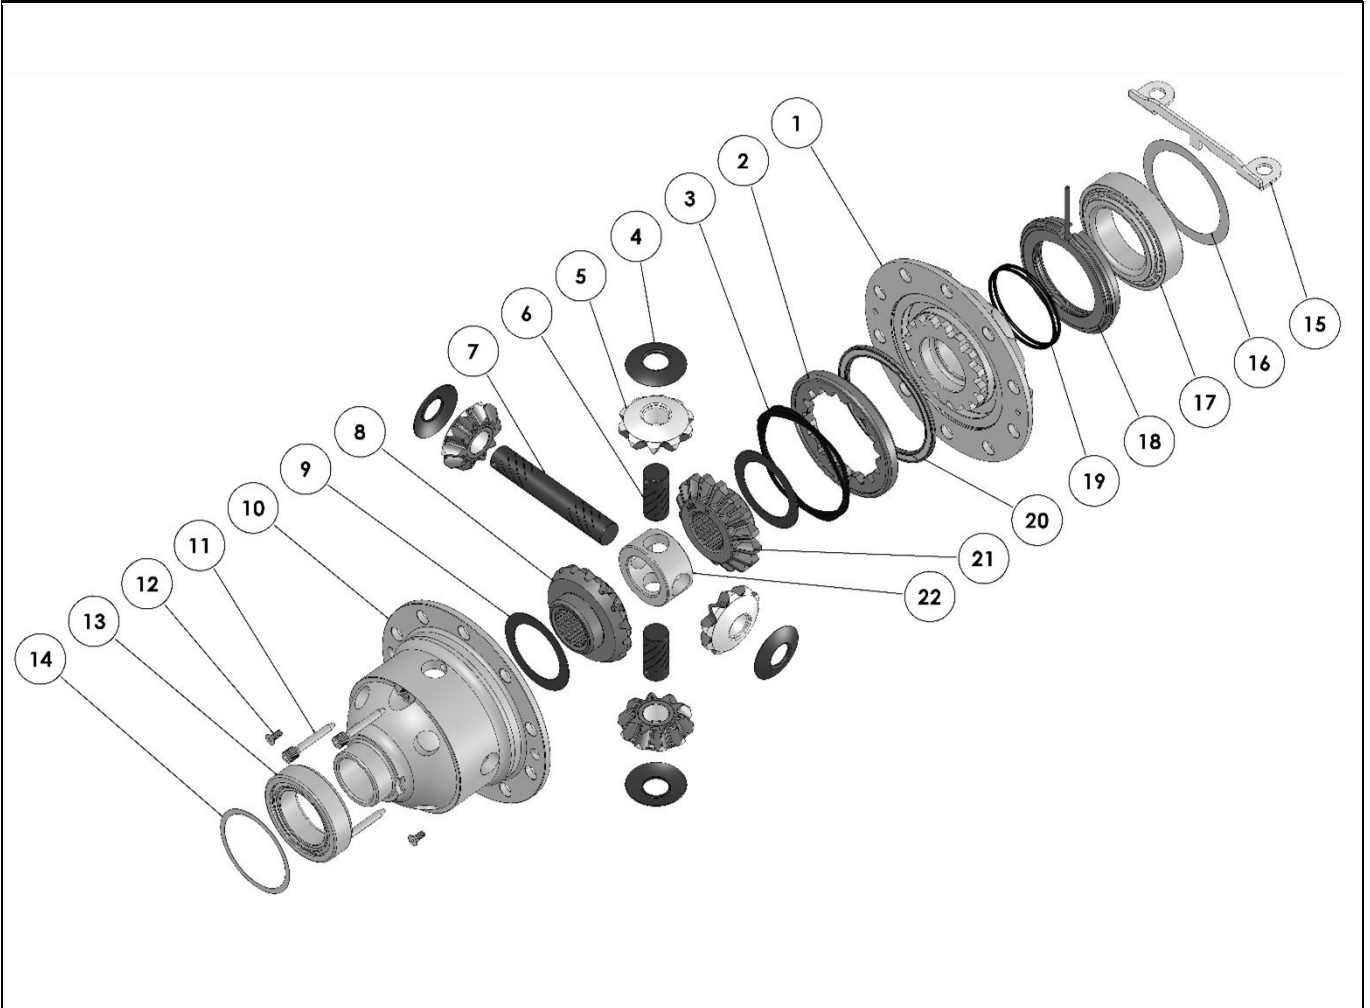

RD246

Dana M210/M220, Jeep JL Rubicon, 35 SPL

PARTS LIST

ITEM #	QTY	DESCRIPTION	PART #	NOTES
01	1	FLANGE CAP KIT	027353SP	
02	1	CLUTCH GEAR & WAVESPRING KIT	050906SP	
03	1	WAVESPRING	150706SP	
04	4	PINION THRUST WASHER	SEE NOTE	3
05	4	PINION GEAR	SEE NOTE	2
06	2	SHORT CROSS SHAFT	060403SP	
07	1	LONG CROSS SHAFT	060204SP	
08	1	SIDE GEAR	SEE NOTE	2
09	2	SIDE GEAR THRUST WASHER	SEE NOTE	3
10	1	DIFFERENTIAL CASE	013053SP	
11	1	RETAINING PIN SET (PK OF 4)	120601SP	
12	1	COUNTERSUNK SCREW (PK OF 2)	200213SP	
13	-	TAPERED ROLLER BEARING	NOT SUPPLIED	
14	1	SHIM KIT	SHK008	
15	1	SEAL HOUSING BRACKET	220224	
16	1	SHIM KIT	SHK001	
17	-	TAPERED ROLLER BEARING	NOT SUPPLIED	
18	1	SEAL HOUSING KIT	082101SP	
19	1	SEAL HOUSING O-RINGS (PK OF 2)	160233-2	1
20	1	BONDED SEAL	160702SP	
21	1	SPLINED SIDE GEAR	SEE NOTE	2
22	1	SPIDER BLOCK	070201SP	
*	1	BULKHEAD FITTING KIT (BANJO TYPE)	170114	
*	1	AIR LINE (6mm DIA X 6m LONG)	170314SP	
*	1	SOLENOID VALVE (12V)	180103	
*	1	SWITCH FR OR RR LOCKER	180225SP	
*	1	CABLE TIE (PK OF 25)	180305	
*	1	OPERATING & SERVICE MANUAL	210200	
*	1	INSTALLATION GUIDE	2102246	

* *Not illustrated in exploded view*

NOTES

- 1 For replacement O-rings use only BS148 Viton 75.
- 2 Available only as complete 6 gear set # 728H031
- 3 Available only as complete thrust washer kit #730H01
- 35 spline aftermarket axle shafts MUST be used.

EXPLODED DIAGRAM**SPECIFICATIONS**

Axle Spline	35 tooth, Ø38.1mm [1.50"]
Ratio Supported	All
Ring Gear ID	134.66mm [5.302"]
Ring Gear OD	Front - 210.00mm [8.267"] Rear - 220.00mm [8.661"]
Ring Gear Bolts	10 bolts on Ø157.8mm [6.213"]
Ring Gear Torque	Front - 136Nm [100 ft-lb] Rear - 180Nm [132 ft-lb]
Backlash	0.12-0.18mm [0.003-0.005"]
Bearing Cap Torque	Front - 108Nm [80 ft-lb] Rear - 95Nm [70 ft-lb]