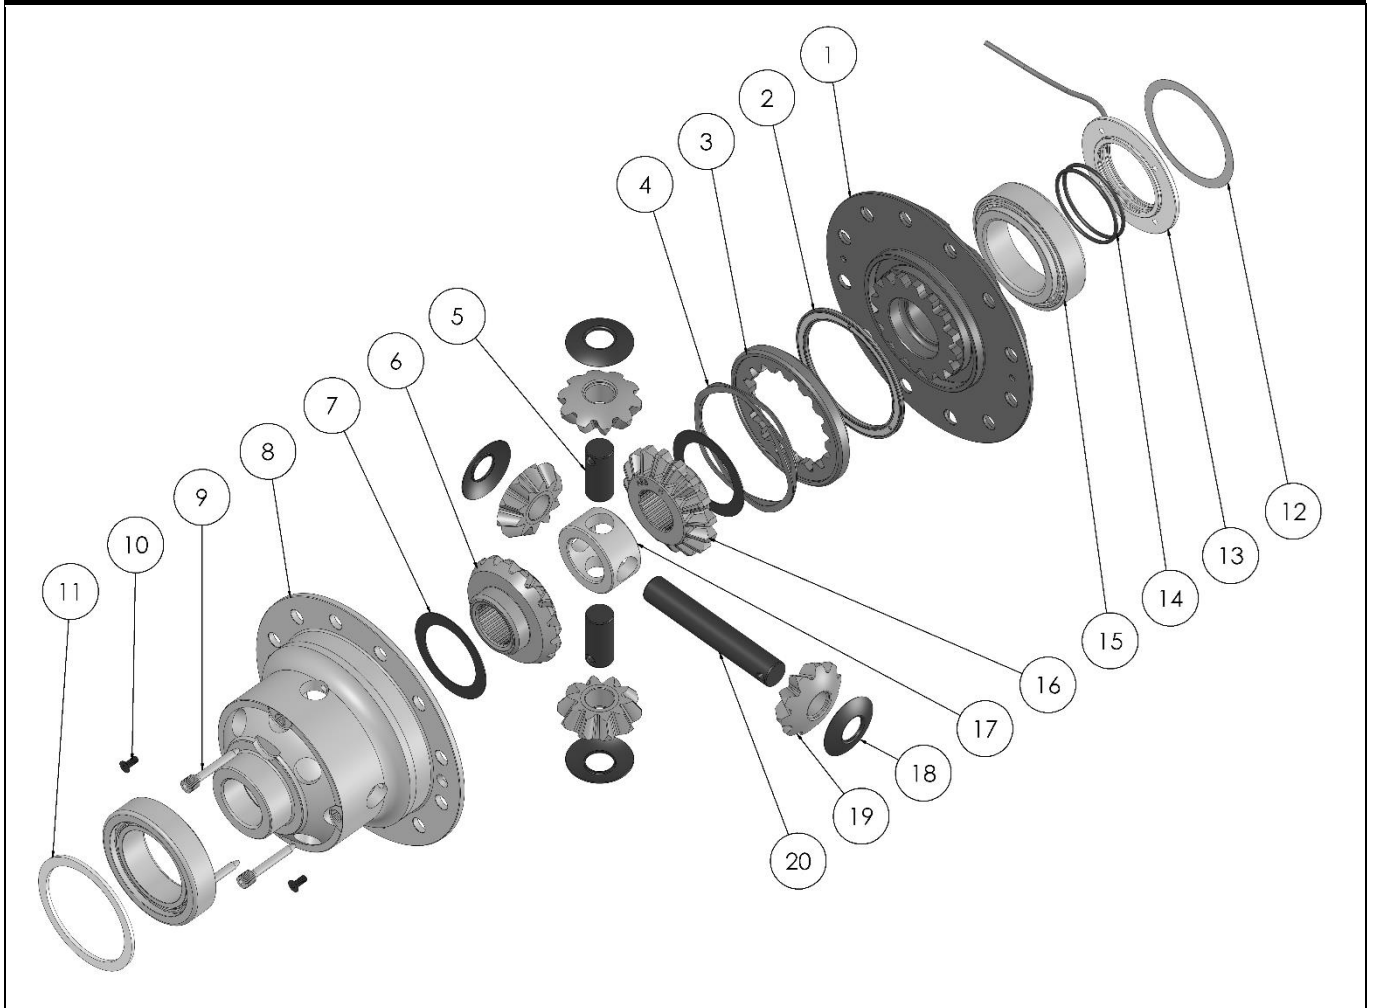

### RD253

Toyota 9.5" RR, 32 SPL, OE Locker Replacement

### PARTS LIST

ITEM #	QTY	DESCRIPTION	PART #	NOTES
01	1	FLANGE CAP KIT	027355SP	
02	1	BONDED SEAL	160702SP	
03	1	CLUTCH GEAR & WAVESPRING KIT	050906SP	
04	1	WAVESPRING	150706SP	
05	2	SHORT CROSS SHAFT	060403SP	
06	1	SIDE GEAR	SEE NOTE	2
07	2	SIDE GEAR THRUST WASHER	SEE NOTE	3
08	1	DIFFERENTIAL CASE	013055SP	
09	1	RETAINING PIN SET (PK OF 4)	120601SP	
10	1	COUNTERSUNK SCREW (PK OF 2)	200213SP	
11	1	MASTER SHIM	NOT SUPPLIED	
12	1	SHIM KIT	SHK005	
13	1	SEAL HOUSING KIT	081829SP	
14	1	SEAL HOUSING O-RINGS (PK OF 2)	160248-2	1
15	1	TAPERED ROLLER BEARING	NOT SUPPLIED	
16	1	SPLINED SIDE GEAR	SEE NOTE	2
17	1	SPIDER BLOCK	070201SP	
18	4	PINION THRUST WASHER	SEE NOTE	
19	4	PINION GEAR	SEE NOTE	
20	1	LONG CROSS SHAFT	060204SP	
*	1	BHF BLANKING PLATE	220225	
*	1	BRAKE LINE MOUNT PLATE	220227	
*	1	BULKHEAD FITTING KIT (BANJO TYPE)	170114	4
*	1	AIR LINE (6mm DIA X 6m LONG)	170314	4
*	1	SOLENOID VALVE (12V)	180103	
*	1	CABLE TIE (PK OF 25)	180305	
*	1	OPERATING & SERVICE MANUAL	210200	
*	1	INSTALLATION GUIDE	2102232	
*	1	SWITCH RR LOCKER	180224SP	

### NOTES

- 1 For replacement O-rings use only BS140 Viton 75.
- 2 Available only as complete 6 gear set # 728H201
- 3 Available only as complete thrust washer kit #730H01
- 4 All diffs produced before serial #17070001 came with 5mm air connection system. For information contact ARB.

**RD253**

Toyota 9.5" RR, 32 SPL, OE Locker Replacement

**EXPLODED DIAGRAM****SPECIFICATIONS**

Axle Spline	32 tooth, Ø34.8mm [1.37"]
Ratio Supported	All
Ring Gear ID	140.95mm [5.55"]
Ring Gear OD	225mm [8.86"]
Ring Gear Bolts	12 bolts on Ø162.5mm [6.40"]
Ring Gear Torque	137Nm [101 ft-lb]
Backlash	0.15-0.25mm [0.006-0.010"]
Bearing Cap Torque	113Nm [83 ft-lb]