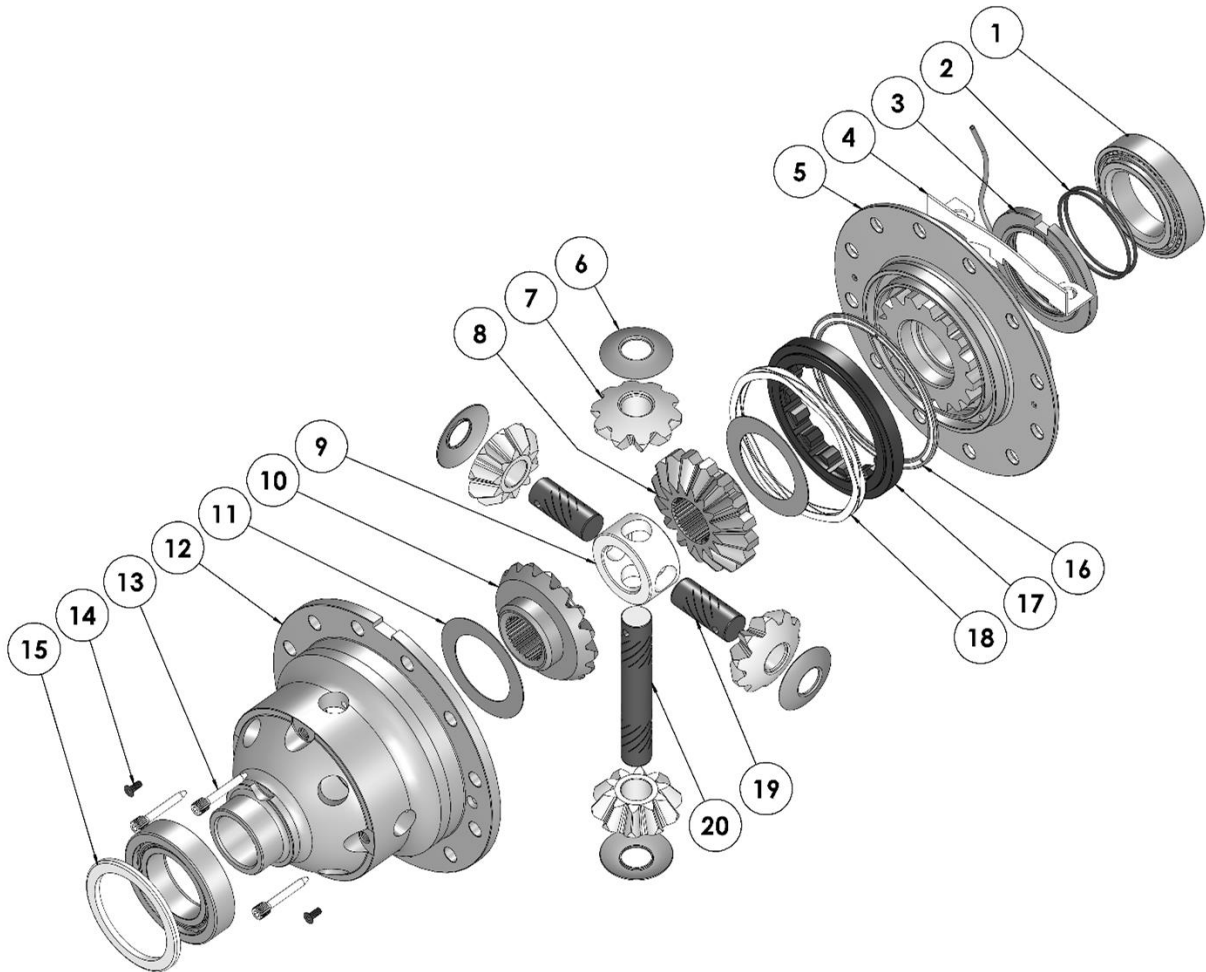

### PARTS LIST

ITEM #	QTY	DESCRIPTION	PART #	NOTES
1	2	TAPERED ROLLER BEARINGS	NOT SUPPLIED	
2	1	SEAL HOUSING O-RINGS (PK OF 2)	160251-2	1
3	1	SEAL HOUSING KIT	082107SP	3
4	1	SEAL HOUSING BRACKET	220212	
5	1	FLANGE CAP KIT	028622SP	3
6	4	PINION GEAR THRUST WASHER	SEE NOTE	4
7	4	PINION GEAR	SEE NOTE	2
8	1	SPLINED SIDE GEAR	SEE NOTE	2
9	1	SPIDER BLOCK	070402SP	
10	1	SIDE GEAR	SEE NOTE	2
11	2	SIDE GEAR THRUST WASHER	SEE NOTE	4
12	1	DIFFERENTIAL CASE	013235SP	3
13	1	RETAINING PIN SET (PK OF 4)	120601SP	
14	1	COUNTERSUNK SCREW (PK OF 2)	200214SP	
15	2	MASTER SHIM (OD Ø104.5)	150357	
*	2	MASTER SHIM (OD Ø95.8)	150331	
16	1	BONDED SEAL	160706SP	
17	1	CLUTCH GEAR & WAVESPRING KIT	050909SP	
18	1	WAVESPRING	150705SP	
19	2	SHORT CROSS SHAFT	061601SP	
20	1	LONG CROSS SHAFT	061501SP	
*	1	SHIM KIT (OD Ø104.5)	SHK006	
*	1	SHIM KIT (OD Ø95.8)	SHK001	
*	1	BULKHEAD FITTING KIT (BANJO TYPE)	170114	5
*	1	AIR LINE (6mm DIA X 6m LONG)	170314	5
*	1	SOLENOID VALVE (12V)	180103	
*	1	SWITCH FR OR RR LOCKER	180225SP	
*	1	CABLE TIE (PK OF 25)	180305	
*	1	OPERATING & SERVICE MANUAL	210200	
*	1	INSTALLATION GUIDE	2102256	

\* *Not illustrated in exploded view*

### NOTES

- 1 For replacement O-rings use only BS149 Viton 75.
- 2 Available only as complete 6 gear set # 728K051
- 3 Diffs built pre June 2014 (serial numbers before 14060001) have 082106 Seal Housing, 013214 Case, and 028614 Flange Cap.
- 4 Available only as complete thrust washer kit #730K01
- 5 All diffs produced before serial #17070001 came with 5mm air connection system. For information contact ARB.

### SPECIFICATIONS

Axle Spline	40 tooth, Ø43.4mm [1.71"]
Ratio Supported	Varies
Ring Gear ID	174.9mm [6.89"]
Ring Gear OD	267mm [10.5"]
Ring Gear Bolts	12 bolts on Ø203mm [8.00"]
Ring Gear Torque	149Nm [110 ft-lb]
Backlash	0.15-0.25mm [0.006-0.010"]
Bearing Cap Torque	108Nm [80 ft-lb]