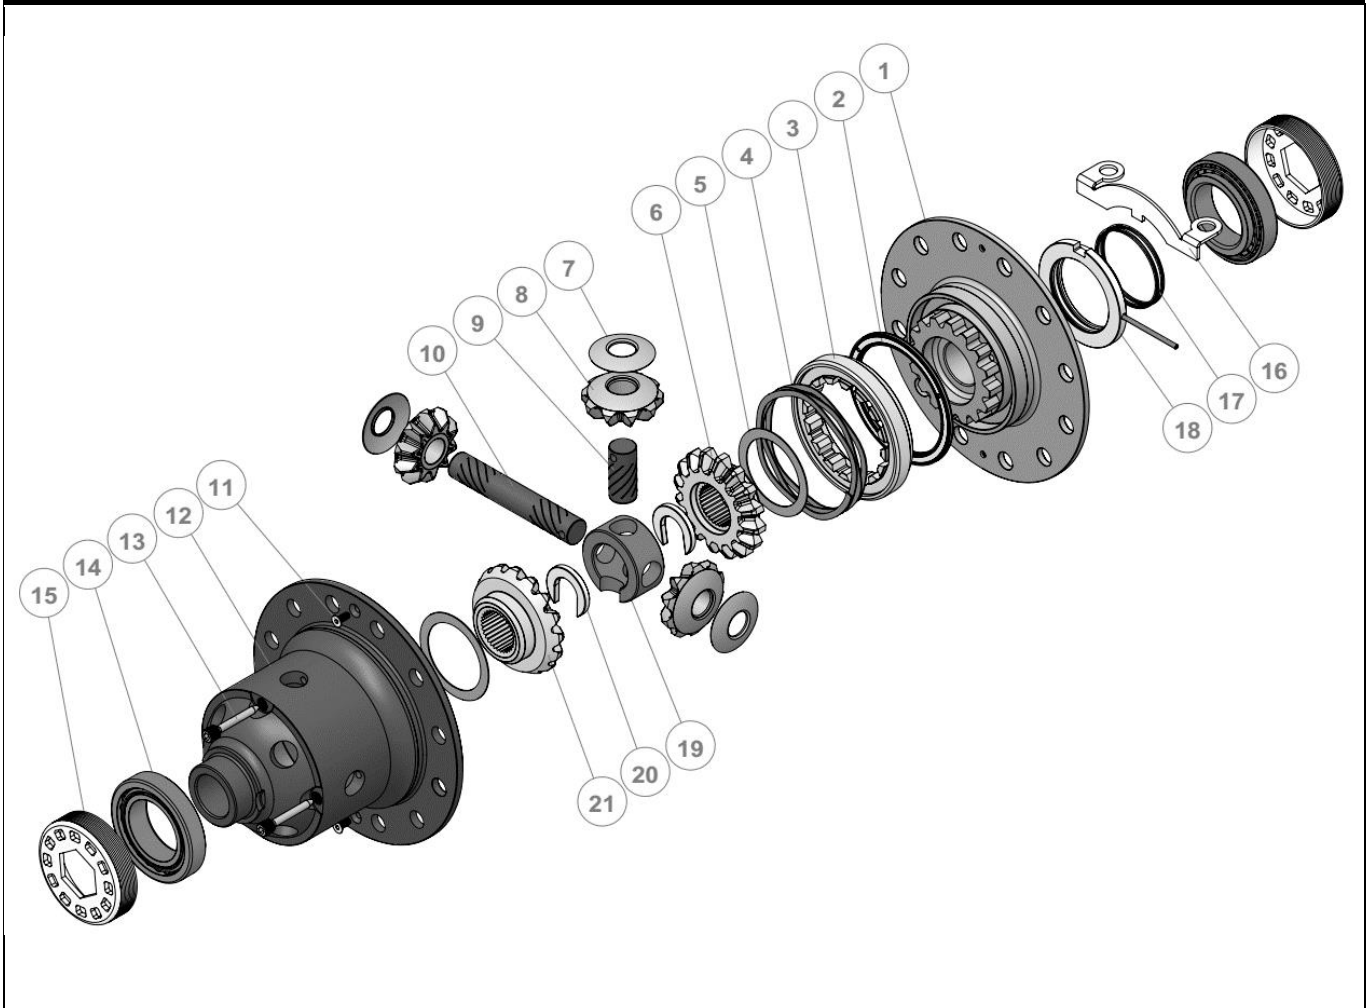

RD259

Dodge Ram 1500, 31 SPL 9.25" Rear ZF C-clip Axle

PARTS LIST

ITEM #	QTY	DESCRIPTION	PART #	NOTES
01	1	FLANGE CAP KIT	027357SP	
02	1	BONDED SEAL	160702SP	
03	1	CLUTCH GEAR & WAVESPRING KIT	050901SP	
04	1	WAVESPRING	150701SP	
05	2	SIDE GEAR THRUST WASHER	SEE NOTE	3
06	1	SPLINED SIDE GEAR	SEE NOTE	2
07	3	PINION THRUST WASHER	SEE NOTE	3
08	3	PINION GEAR	SEE NOTE	2
09	1	SHORT CROSS SHAFT	060403SP	
10	1	LONG CROSS SHAFT	060204SP	
11	1	COUNTERSUNK SCREW (PK OF 2)	200213SP	
12	1	DIFFERENTIAL CASE	013057SP	
13	1	RETAINING PIN SET (PK OF 4)	120601SP	
14	2	TAPERED ROLLER BEARING	NOT SUPPLIED	
15	2	ADJUSTER NUT	NOT SUPPLIED	
16	1	SEAL HOUSING BRACKET	220228	4
*	1	SEAL HOUSING BRACKET	220237	4
17	1	SEAL HOUSING O-RINGS (PK OF 2)	160257-2	1
18	1	SEAL HOUSING KIT	081830SP	
19	1	SPIDER BLOCK	070902SP	
20	2	C-CLIP	NOT SUPPLIED	
21	1	SIDE GEAR	SEE NOTE	2
*	1	HEX TOOL	220229	
*	1	BULKHEAD FITTING KIT (BANJO TYPE)	170114	
*	1	AIR LINE (6mm DIA X 6m LONG)	170314SP	
*	1	SOLENOID VALVE (12V)	180103	
*	1	SWITCH RR LOCKER	180224SP	
*	1	CABLE TIE (PK OF 25)	180305	
*	1	OPERATING & SERVICE MANUAL	210200	
*	1	INSTALLATION GUIDE	2102259	

* *Not illustrated in exploded view*

NOTES

- 1 For replacement O-rings use only BS142 Viton 75.
- 2 Available only as complete 5 gear set # 728H341C
- 3 Available only as complete thrust washer kit #730H03
- 4 2 brackets are supplied to suit different bearing cap profile

RD259

Dodge Ram 1500, 31 SPL 9.25" Rear ZF C-clip Axle

EXPLODED DIAGRAM**SPECIFICATIONS**

Axle Spline	31 tooth, Ø33.7mm [1.33"]
Ratio Supported	All
Ring Gear ID	144.5mm [5.69"]
Ring Gear OD	234.86mm [9.25"]
Ring Gear Bolts	12 bolts on Ø180.0mm [7.09"]
Ring Gear Torque	225Nm [166 ft-lb]
Backlash	0.12-0.20mm [0.005-0.008"]
Bearing Cap Torque	136Nm [100 ft-lb]