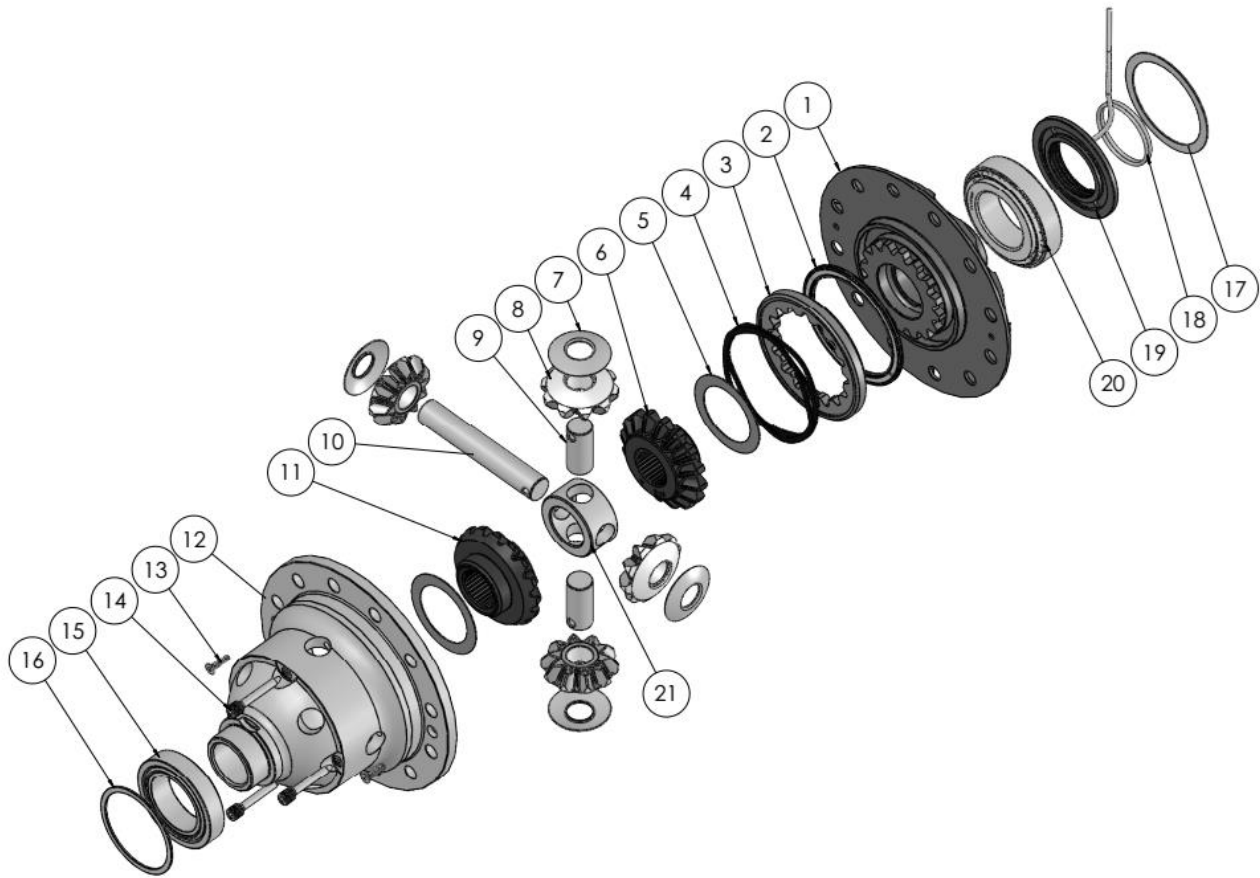

**RD264**

TOYOTA 300 SERIES, REAR, 32 SPLINE

### PARTS LIST

ITEM #	QTY	DESCRIPTION	PART #	NOTES
01	1	FLANGE CAP KIT	027323SP	
02	1	BONDED SEAL	160702SP	
03	1	CLUTCH GEAR & WAVESPRING KIT	050906SP	
04	1	WAVESPRING	150706SP	
05	2	SIDE GEAR THRUST WASHER	SEE NOTE	1
06	1	SPLINED SIDE GEAR	SEE NOTE	2
07	4	PINION THRUST WASHER	SEE NOTE	1
08	4	PINION GEAR	SEE NOTE	2
09	2	SHORT CROSS SHAFT	060403SP	
10	1	LONG CROSS SHAFT	060204SP	
11	1	SIDE GEAR	SEE NOTE	2
12	1	DIFFERENTIAL CASE	013061SP	
13	1	COUNTERSUNK SCREW (PK OF 2)	200215SP	
14	1	RETAINING PIN SET (PK OF 4)	120601SP	
15	-	TAPERED ROLLER BEARING	NOT SUPPLIED	4
16	1	SHIM KIT	SHK008	
17	1	SHIM KIT	SHK005	
18	1	SEAL HOUSING O-RINGS (PK OF 2)	160207-2	3
19	1	SEAL HOUSING KIT	081833SP	
20	-	TAPERED ROLLER BEARING	NOT SUPPLIED	5
21	1	SPIDER BLOCK	070201SP	
*	1	BULKHEAD SEAT	110403SP	
*	1	WASHER FLAT M6X25X2.8	4584379	
*	1	BULKHEAD FITTING (BANJO TYPE)	170114	
*	1	AIR LINE (6mm DIA X 6m LONG)	170314SP	
*	1	SOLENOID VALVE (12V)	180103	
*	1	SWITCH RR LOCKER	180224SP	
*	1	CABLE TIE (PK OF 25)	180305	
*	1	OPERATING & SERVICE MANUAL	210200	
*	1	INSTALLATION GUIDE	2102264	

### NOTES

- 1 Available only as complete thrust washer kit #730H01
- 2 Available only as complete 6 gear set # 728H201
- 3 For replacement O-rings use only BS136 Viton 75.
- 4 For replacement Bearings use Timken Bearing #32010X (ARB# 160116).
- 5 For replacement Bearings use Timken Bearing #32210(ARB# 160120).

**RD264****TOYOTA 300 SERIES, REAR, 32 SPLINE****EXPLODED DIAGRAM****SPECIFICATIONS**

<b>Axle Spline</b>	<b>32 tooth, Ø34.8mm [1.37"]</b>
<b>Ratio Supported</b>	<b>All</b>
<b>Ring Gear ID</b>	<b>151.0mm [5.94"]</b>
<b>Ring Gear OD</b>	<b>241mm [9.5"]</b>
<b>Ring Gear Bolts</b>	<b>12 bolts on Ø174mm [6.85"]</b>
<b>Ring Gear Torque</b>	<b>137Nm [101 ft-lb]</b>
<b>Backlash</b>	<b>0.10-0.20mm [0.004-0.008"]</b>
<b>Bearing Cap Torque</b>	<b>113Nm [83 ft-lb]</b>