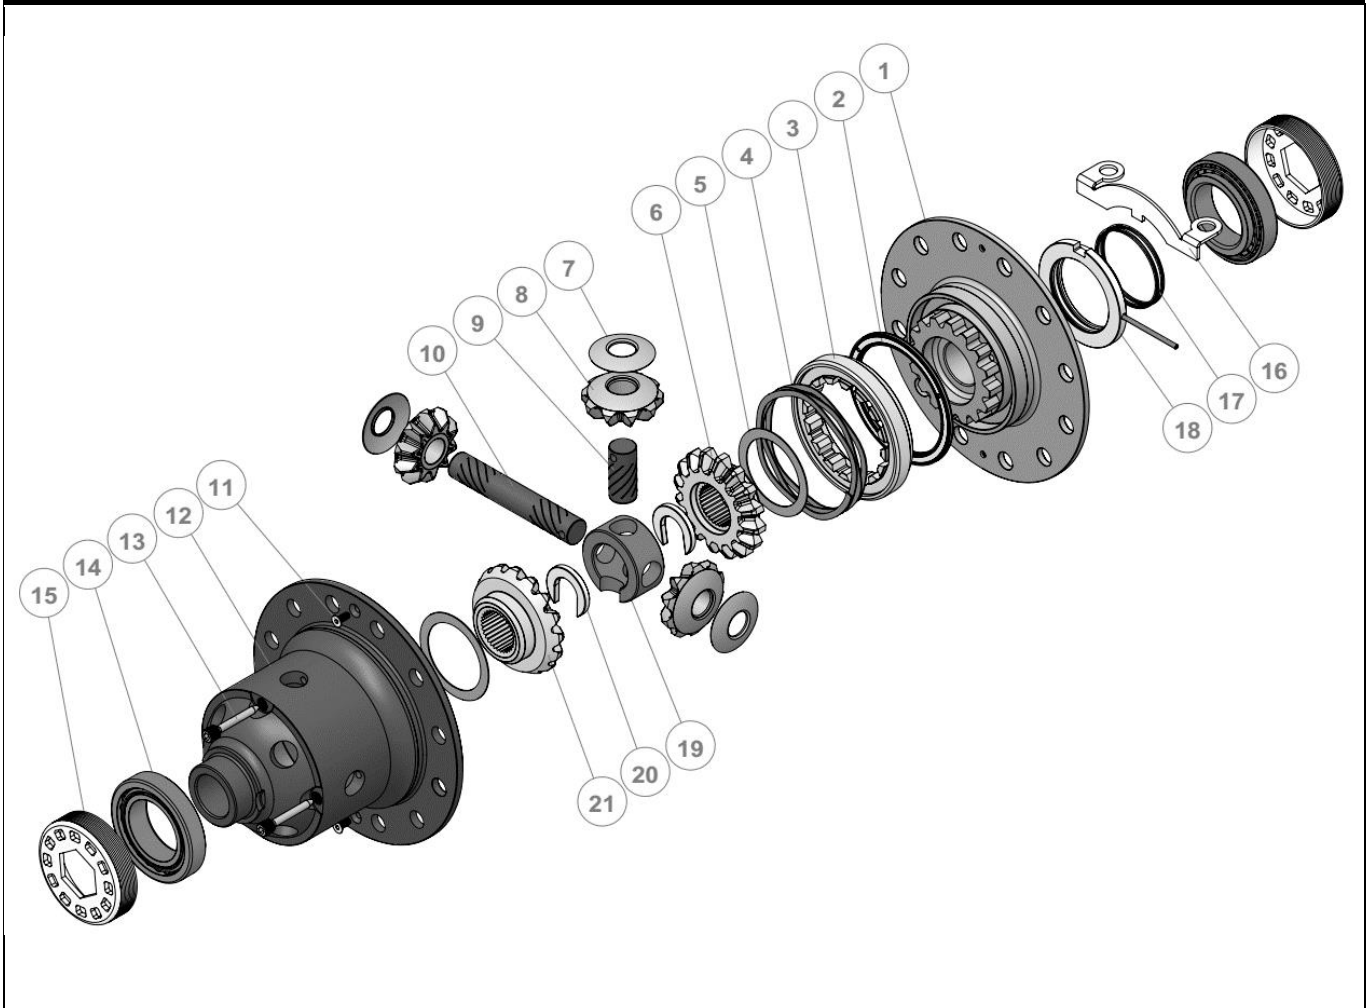

RD269

Dodge Ram 1500, 31 SPL 9.25" Rear ZF C-clip Axle

PARTS LIST

ITEM #	QTY	DESCRIPTION	PART #	NOTES
01	1	FLANGE CAP KIT	028624SP	
02	1	BONDED SEAL	160703SP	
03	1	CLUTCH GEAR & WAVESPRING KIT	050907SP	
04	1	WAVESPRING	150707SP	
05	2	SIDE GEAR THRUST WASHER	SEE NOTE	3
06	1	SPLINED SIDE GEAR	SEE NOTE	2
07	3	PINION THRUST WASHER	SEE NOTE	3
08	3	PINION GEAR	SEE NOTE	2
09	1	SHORT CROSS SHAFT	061602SP	
10	1	LONG CROSS SHAFT	061502SP	
11	1	COUNTERSUNK SCREW (PK OF 2)	200213SP	
12	1	DIFFERENTIAL CASE	013237SP	
13	1	RETAINING PIN SET (PK OF 4)	120601SP	
14	2	TAPERED ROLLER BEARING	NOT SUPPLIED	
15	2	ADJUSTER NUT	NOT SUPPLIED	
16	1	SEAL HOUSING BRACKET	220228	4
*	1	SEAL HOUSING BRACKET	220237	4
17	1	SEAL HOUSING O-RINGS (PK OF 2)	160257-2	1
18	1	SEAL HOUSING KIT	081830SP	
19	1	SPIDER BLOCK	070404SP	
20	2	C-CLIP	NOT SUPPLIED	
21	1	SIDE GEAR	SEE NOTE	2
*	1	HEX TOOL	220229	
*	1	BULKHEAD FITTING KIT (BANJO TYPE)	170114	
*	1	AIR LINE (6mm DIA X 6m LONG)	170314SP	
*	1	SOLENOID VALVE (12V)	180103	
*	1	SWITCH RR LOCKER	180224SP	
*	1	CABLE TIE (PK OF 25)	180305	
*	1	OPERATING & SERVICE MANUAL	210200	
*	1	INSTALLATION GUIDE	2102269	

* *Not illustrated in exploded view*

NOTES

- 1 For replacement O-rings use only BS142 Viton 75.
- 2 Available only as complete 5 gear set # 728K191C
- 3 Available only as complete thrust washer kit #730K01
- 4 2 brackets are supplied to suit different bearing cap profile

RD269

Dodge Ram 1500, 31 SPL 9.25" Rear ZF C-clip Axle

EXPLODED DIAGRAM**SPECIFICATIONS**

Axle Spline	31 tooth, Ø33.7mm [1.33"]
Ratio Supported	All
Ring Gear ID	144.5mm [5.69"]
Ring Gear OD	234.86mm [9.25"]
Ring Gear Bolts	12 bolts on Ø180.0mm [7.09"]
Ring Gear Torque	225Nm [166 ft-lb]
Backlash	0.12-0.20mm [0.005-0.008"]
Bearing Cap Torque	136Nm [100 ft-lb]