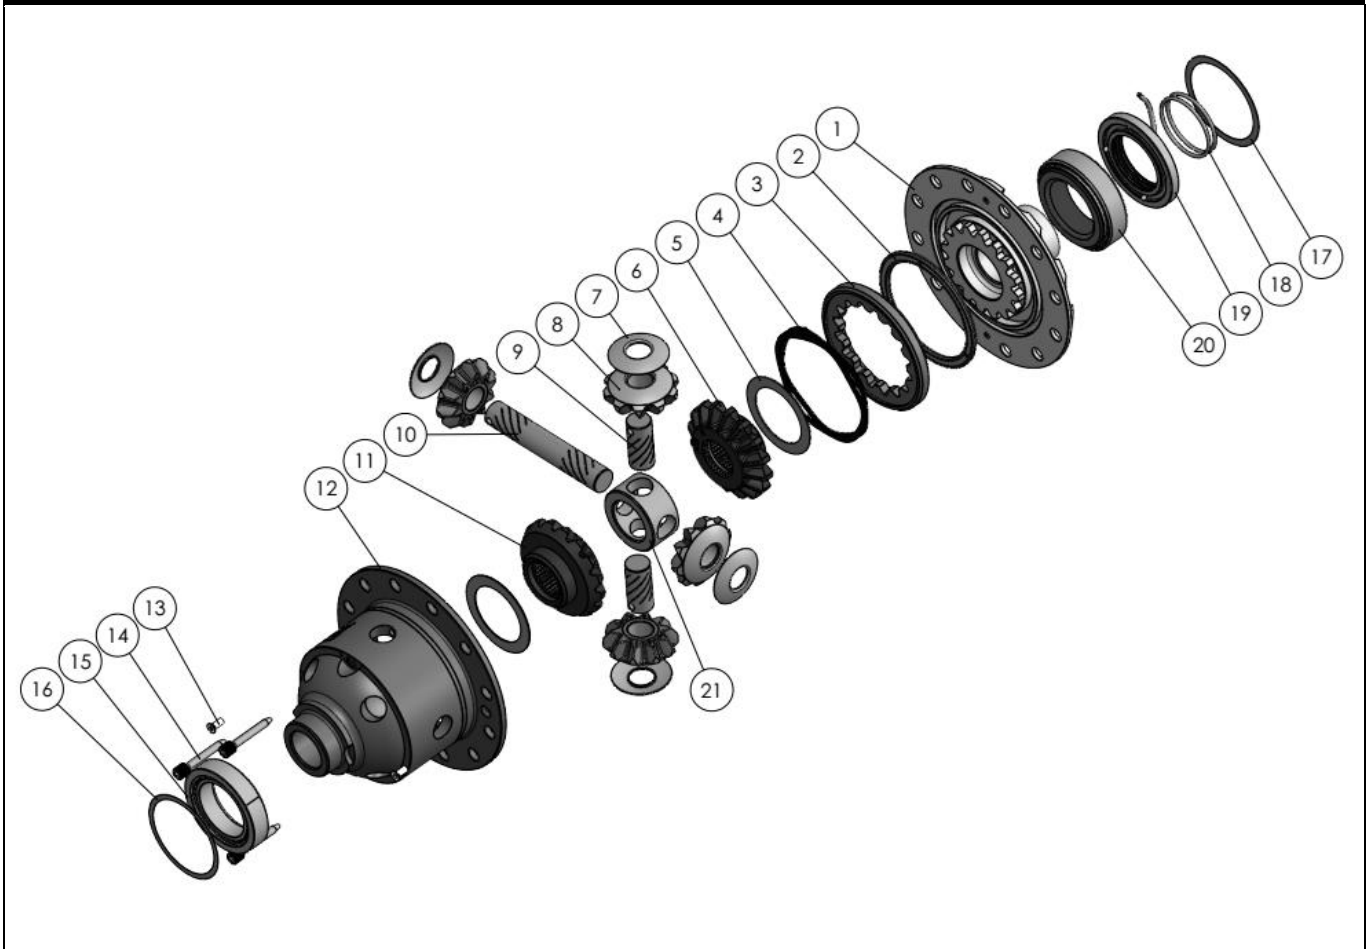

RD271

TOYOTA PRADO 250, REAR, 30 SPLINE

PARTS LIST

ITEM #	QTY	DESCRIPTION	PART #	NOTES
01	1	FLANGE CAP KIT	027362SP	
02	1	BONDED SEAL	160702SP	
03	1	CLUTCH GEAR & WAVESPRING KIT	050906SP	
04	1	WAVESPRING	150706SP	
05	2	SIDE GEAR THRUST WASHER	SEE NOTE	1
06	1	SPLINED SIDE GEAR	SEE NOTE	2
07	4	PINION THRUST WASHER	SEE NOTE	1
08	4	PINION GEAR	SEE NOTE	2
09	2	SHORT CROSS SHAFT	060403SP	
10	1	LONG CROSS SHAFT	060204SP	
11	1	SIDE GEAR	SEE NOTE	2
12	1	DIFFERENTIAL CASE	013063SP	
13	1	COUNTERSUNK SCREW (PK OF 2)	200213SP	
14	1	RETAINING PIN SET (PK OF 4)	120601SP	
15	-	TAPERED ROLLER BEARING	NOT SUPPLIED	4
16	1	SHIM KIT	SHK008	
17	1	SHIM KIT	SHK009	
18	1	SEAL HOUSING O-RINGS (PK OF 2)	160207-2	3
19	1	SEAL HOUSING KIT	081836SP	
20	-	TAPERED ROLLER BEARING	NOT SUPPLIED	
21	1	SPIDER BLOCK	070201SP	
*	1	BULKHEAD SEAT	110403SP	
*	1	WASHER FLAT M6X25X2.8	4584379	
*	1	BULKHEAD FITTING (BANJO TYPE)	170114	
*	1	AIR LINE (6mm DIA X 6m LONG)	170314SP	
*	1	SOLENOID VALVE (12V)	180103	
*	1	SWITCH RR LOCKER	180224SP	
*	1	CABLE TIE (PK OF 25)	180305	
*	1	OPERATING & SERVICE MANUAL	210200	
*	1	INSTALLATION GUIDE	2102271	
*	1	DIFF INSTALLATON RECORD	215762A	

* *Not illustrated in exploded view*

NOTES

- 1 Available only as complete thrust washer kit #730H01
- 2 Available only as complete 6 gear set # 728H111
- 3 For replacement O-rings use only BS136 Viton 75.
- 4 For Prado 250/Tacoma equipped with factory locker, the bearing from diff case side is difficult to be removed without damaging it. Source the bearing (part no. 9036650166) through ARB or Toyota as a spare bearing before attempting removal.

RD271

TOYOTA PRADO 250, REAR, 30 SPLINE

EXPLODED DIAGRAM

SPECIFICATIONS

Axle Spline	30 tooth, Ø33mm [1.30"]
Ratio Supported	All
Ring Gear ID	126.0mm [4.96"]
Ring Gear OD	207mm [8.15"]
Ring Gear Bolts	12 bolts on Ø160.0mm [6.30"]
Ring Gear Torque	92Nm [68 ft-lb]
Backlash	0.10-0.20mm [0.0039-0.0079"]
Bearing Cap Torque	95Nm [70 ft-lb]