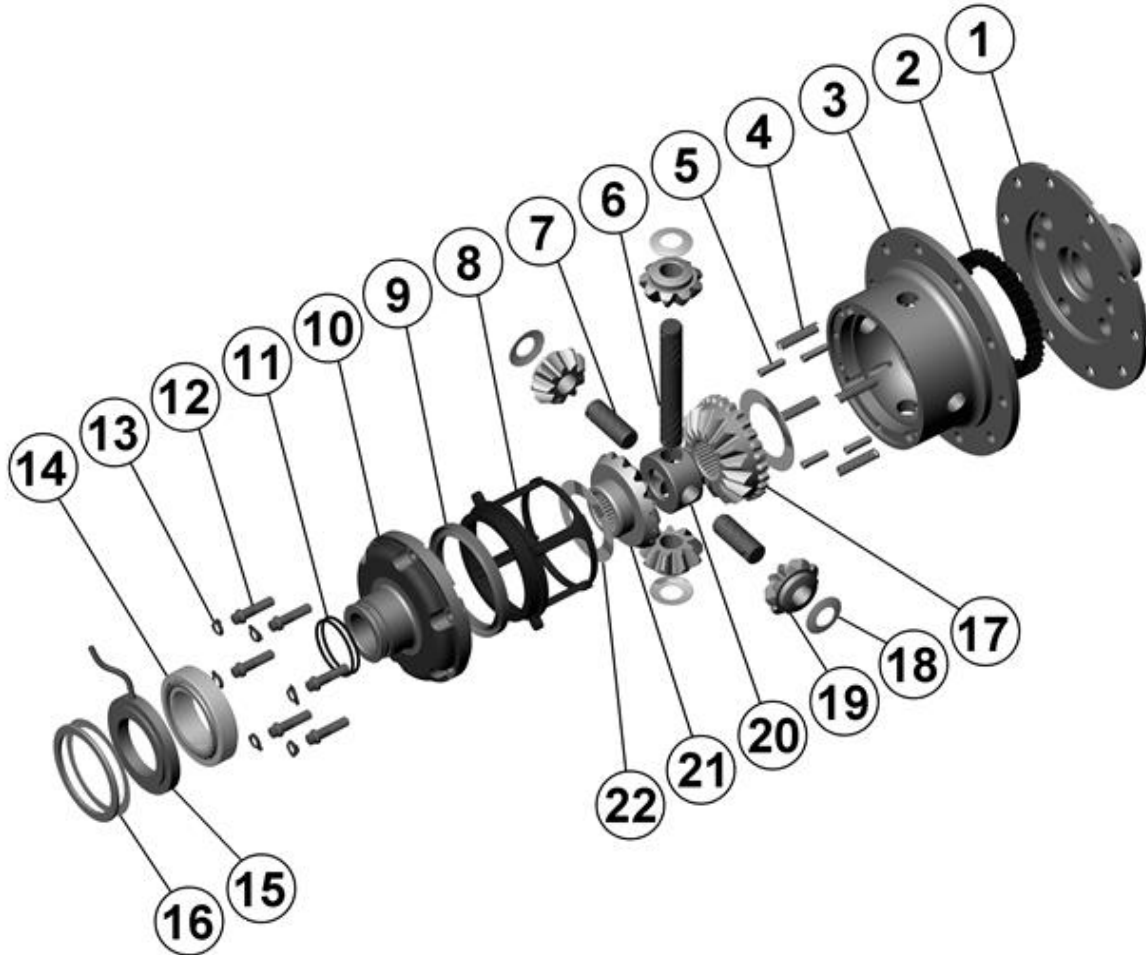

RD30

Dana 30,27 SPL,3.73 & UP**

****THIS MODEL WAS SUPERSEDED BY RD100, CROSSED OUT PARTS NOT AVAILABLE**

PARTS LIST

ITEM #	QTY	DESCRIPTION	PART #	NOTES
01	1	FLANGE CAP	021804	
02	1	CLUTCH GEAR	050504	
03	1	DIFFERENTIAL CASE	041904	
04	1	RETURN SPRINGS (PK OF 4)	150102SP	
05	1	RETAINING PIN SET (PK OF 4)	120401SP	
06	1	LONG CROSS SHAFT	060104SP	
07	2	SHORT CROSS SHAFT	060306	
08	1	PISTON	040601SP	
09	1	U-RING	160303SP	
10	1	CYLINDER CAP	030904	
11	1	SEAL HOUSING O-RINGS (PK OF 2)	160210-2	1
12	1	CYL CAP RETAINING BOLT (PK OF 8)	200207SP	
13	1	LOCKING TAB (6mm) (PK OF 8)	150402SP	
14	1	TAPERED ROLLER BEARING	160105	2
15	1	SEAL HOUSING KIT	080603SP	
16	1	SHIM KIT	SHK003	
17	1	SPLINED SIDE GEAR	131004R	
18	1	PINION THRUST WASHER (PK OF 4)	151105SP	
19	4	PINION GEAR	140501R	
20	1	SPIDER BLOCK	070504	
21	1	SIDE GEAR	130901R	
22	1	S GEAR THRUST WASHER (PK OF 2)	151005SP	
*	1	BULKHEAD FITTING KIT	170102	
*	1	PUSH-IN FITTING (5mm to 1/8"BSPP)	170201SP	
*	1	AIR LINE (5mm DIA X 6m LONG)	170301SP	
*	1	SOLENOID VALVE (12V)	180103	
*	1	SWITCH FR LOCKER	180223	
*	1	CABLE TIE (PK OF 25)	180305	
*	1	OPERATING & SERVICE MANUAL	210200	
*	1	INSTALLATION GUIDE	210230	

* *Not illustrated in exploded view*

NOTES

- 1 For replacement O-rings use only BS028 Viton 75.
- 2 For replacement bearing use Timken part # LM501349 / LM501310.
- Not for use in IFS Dana 30 models.

RD30

Dana 30,27 SPL,3.73 & UP**

****THIS MODEL WAS SUPERSEDED BY RD100, CROSSED OUT PARTS NOT AVAILABLE**

EXPLODED DIAGRAM

SPECIFICATIONS

Axle Spline	27 tooth, Ø29.5mm [1.16"]
Ratio Supported	3.73:1 & up
Ring Gear ID	114.3mm [4.50"]
Ring Gear OD	183mm [7.2"]
Ring Gear Bolts	10 bolts on Ø133mm [5.24"]
Ring Gear Torque	75Nm [55 ft-lb]
Backlash	0.15-0.25mm [0.006-0.010"]
Bearing Cap Torque	81Nm [60 ft-lb]