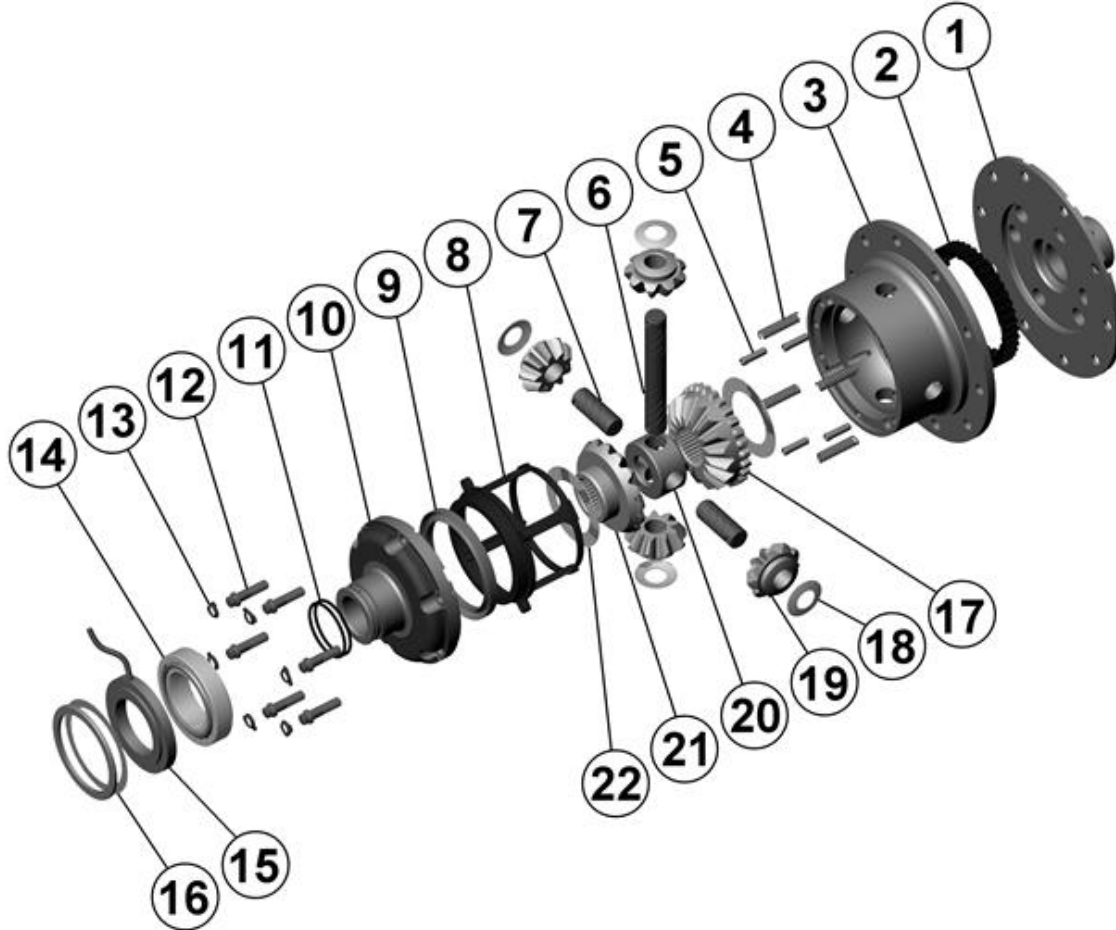

### PARTS LIST

ITEM #	QTY	DESCRIPTION	PART #	NOTES
01	1	FLANGE CAP	021802	
02	1	CLUTCH GEAR	050504	
03	1	DIFFERENTIAL CASE	041902	
04	1	RETURN SPRING (PK OF 4)	150102SP	
05	1	RETAINING PIN SET (PK OF 4)	120401SP	
06	1	LONG CROSS SHAFT	060104SP	
07	2	SHORT CROSS SHAFT	060306	
08	1	PISTON	040601SP	
09	1	U-RING	160303SP	
10	1	CYLINDER CAP	030904	
11	1	SEAL HOUSING O-RINGS (PK OF 2)	160210-2	1
12	1	CYL CAP RETAINING BOLT (PK OF 8)	200207SP	
13	1	LOCKING TAB (6mm) (PK OF 8)	150402SP	
14	1	TAPERED ROLLER BEARING	160105	2
15	1	SEAL HOUSING KIT	080603SP	
16	1	SHIM KIT	SHK003	
17	1	SPLINED SIDE GEAR	131004R	
18	1	PINION THRUST WASHER (PK OF 4)	151105SP	
19	4	PINION GEAR	140501R	
20	1	SPIDER BLOCK	070504	
21	1	SIDE GEAR	130901R	
22	1	S GEAR THRUST WASHER (PK OF 2)	151005SP	
*	1	BULKHEAD FITTING KIT	170102	
*	1	PUSH-IN FITTING (5mm to 1/8"BSPP)	170201SP	
*	1	AIR LINE (5mm DIA X 6m LONG)	170301SP	
*	1	SOLENOID VALVE (12V)	180103	
*	1	SWITCH FR LOCKER	180223	
*	1	CABLE TIE (PK OF 25)	180305	
*	1	OPERATING & SERVICE MANUAL	210200	
*	1	INSTALLATION GUIDE	210231	

### NOTES

- 1 For replacement O-rings use only BS028 Viton 75.
- 2 For replacement bearing use Timken part # LM501349 / LM501310.
- Not for use in IFS Dana 30 models.

**RD31**

Dana 30,27 SPL,3.54 & DN\*\*

**\*\*THIS MODEL IS SUPERSEDED BY RD101, CROSSED OUT PARTS NOT AVAILABLE**

### SPECIFICATIONS

Axle Spline	27 tooth, Ø29.5mm [1.16"]
Ratio Supported	3.54:1 & down
Ring Gear ID	114.3mm [4.50"]
Ring Gear OD	183mm [7.2"]
Ring Gear Bolts	10 bolts on Ø133mm [5.24"]
Ring Gear Torque	75Nm [55 ft-lb]
Backlash	0.15-0.25mm [0.006-0.010"]
Bearing Cap Torque	81Nm [60 ft-lb]