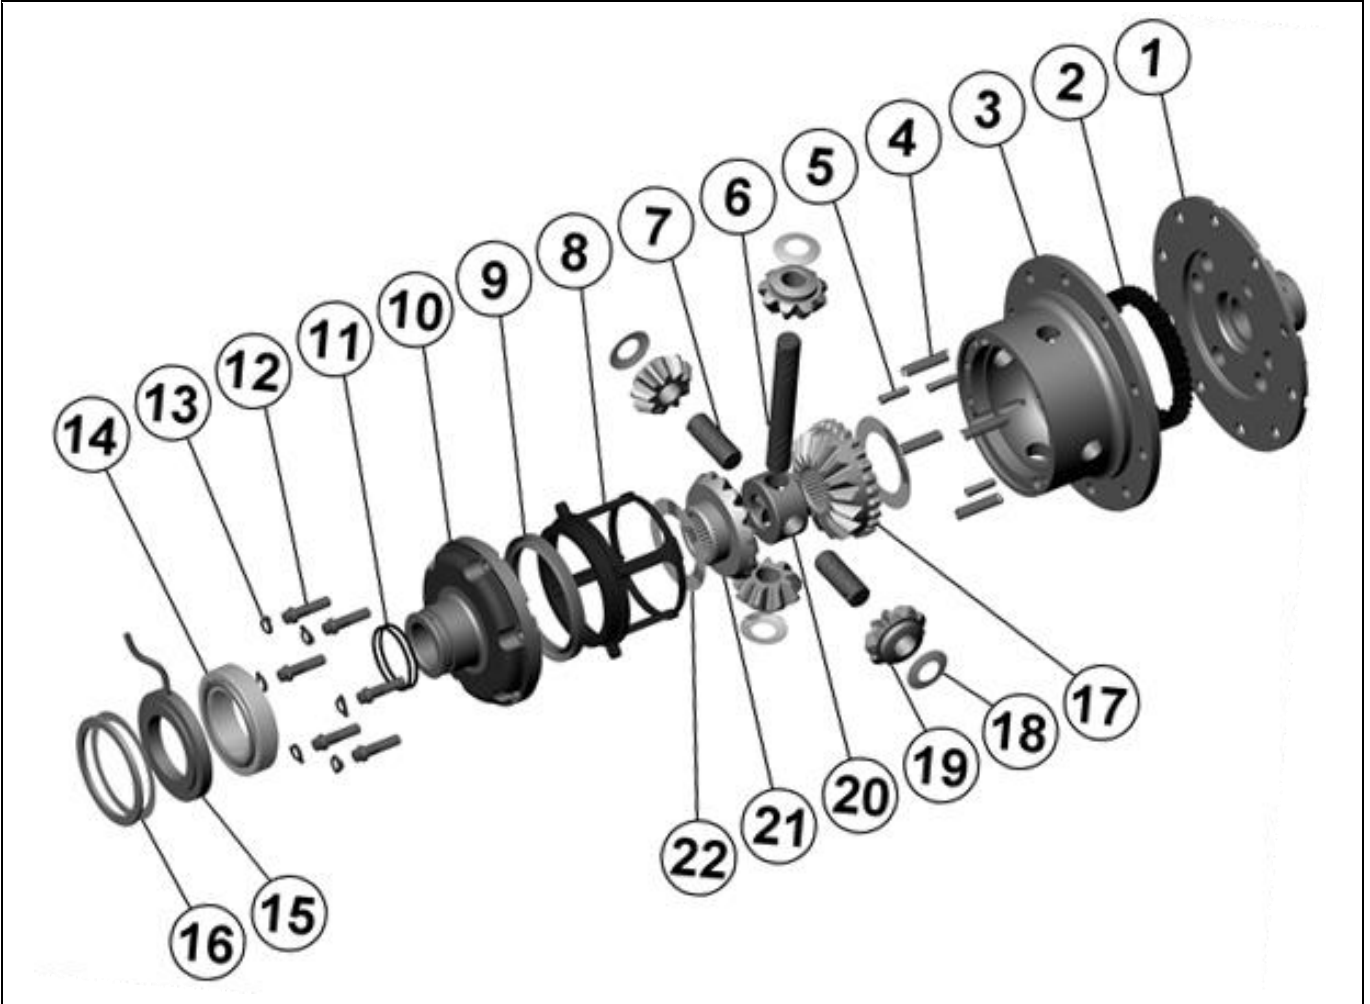

### PARTS LIST

ITEM #	QTY	DESCRIPTION	PART #	NOTES
01	1	FLANGE CAP	021102	
02	1	CLUTCH GEAR	050202	
03	1	DIFFERENTIAL CASE	011303	
04	1	RETURN SPRINGS (PK OF 4)	150101SP	
05	1	RETAINING PIN SET (PK OF 4)	120303SP	
06	1	LONG CROSS SHAFT	060205	
07	2	SHORT CROSS SHAFT	060402	
08	1	PISTON	040202SP	
09	1	ANNULAR SEAL	160905SP	
10	1	CYLINDER CAP	030503	
11	1	SEAL HOUSING O-RINGS (PK OF 2)	160207-2	1
12	1	CYL CAP RETAINING BOLT (PK OF 8)	200205SP	
13	1	LOCKING TAB (8mm) (PK OF 8)	150401SP	
14	1	TAPERED ROLLER BEARING	160107	2
15	1	SEAL HOUSING KIT	080701SP	
16	1	SHIM KIT	SHK001	
*	1	MASTER SHIM	150330	
17	1	SPLINED SIDE GEAR	SEE NOTE	3
18	1	PINION THRUST WASHER (PK OF 4)	151102SP	
19	4	PINION GEAR	SEE NOTE	3
20	1	SPIDER BLOCK	070201SP	
21	1	SIDE GEAR	SEE NOTE	3
22	1	S GEAR THRUST WASHER (PK OF 2)	151006SP	
*	1	BULKHEAD FITTING KIT (O-RING TYPE)	170111	
*	1	PUSH-IN FITTING (5mm to 1/8" BSPP)	170201SP	
*	1	AIR LINE (5mm DIA X 6m LONG)	170301SP	
*	1	SOLENOID VALVE (12V)	180103	
*	1	SWITCH RR LOCKER	180224	
*	1	CABLE TIE (PK OF 25)	180305	
*	1	OPERATING & SERVICE MANUAL	210200	
*	1	INSTALLATION GUIDE	210232	

### NOTES

- 1 For replacement O-rings use only BS136 Viton 75
- 2 For replacement bearing use Timken part # 387A / 382A.
- 3 Available only as complete 6 gear set # 728A051
- For ratios of 3.54:1 refer to RD20 ([Section 2.20](#)).
- For information on RD32 models with metal pistons, contact ARB.
- This axle suits Dana 60 cover assemblies.

### SPECIFICATIONS

Axle Spline	24 tooth, Ø31.5mm [1.24"]
Ratio Supported	4.70:1
Ring Gear ID	162.0mm [6.38"]
Ring Gear Bolts	12 bolts on Ø191mm [7.50"]
Ring Gear Torque	136Nm [100 ft-lb]
Backlash	0.15-0.27mm [0.006-0.011"]
Bearing Cap Torque	134Nm [99 ft-lb]
Pre-load Amount	0.13mm [0.005"]