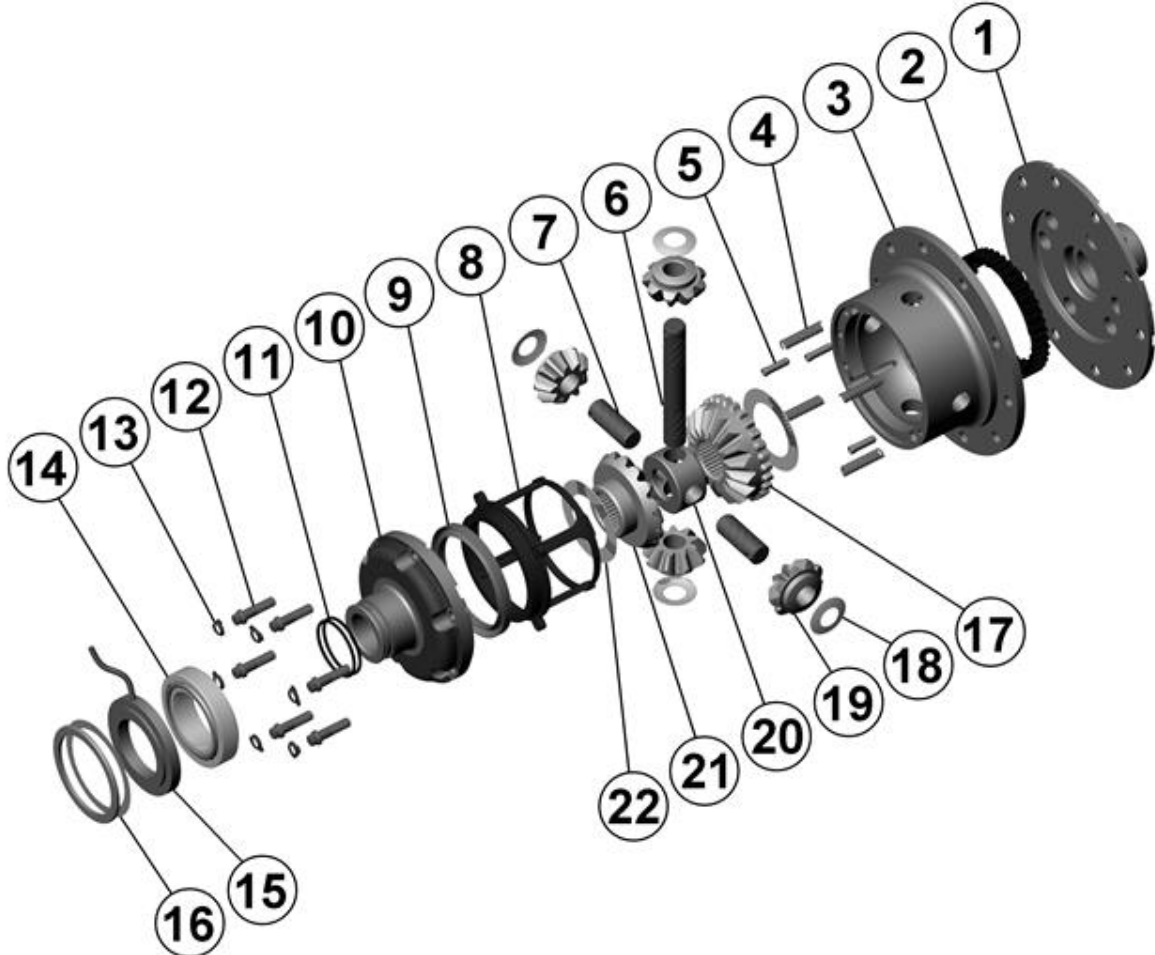

RD35

Dana 60HD,35 SPL,4.56 & UP

****THIS MODEL WAS SUPERSEDED BY RD166, CROSSED OUT PARTS NOT AVAILABLE**

PARTS LIST

ITEM #	QTY	DESCRIPTION	PART #	NOTES
01	1	FLANGE CAP	021504	
02	1	CLUTCH GEAR	050404	
03	1	DIFFERENTIAL CASE	041704	
04	1	RETURN SPRING (PK OF 4)	150101SP	
05	1	RETAINING PIN SET (PK OF 4)	120301SP	
06	1	LONG CROSS SHAFT	060703	
07	2	SHORT CROSS SHAFT	060802	
08	1	PISTON	040501SP	
09	1	BONDED SEAL	160703SP	
10	1	CYLINDER CAP	030803SP	
11	1	SEAL HOUSING O-RING (PK OF 2)	160207-2	1
12	1	CYL CAP RETAINING BOLT (PK OF 8)	200205SP	
13	1	LOCKING TAB (8mm) (PK OF 8)	150401SP	
14	1	TAPERED ROLLER BEARING	160107	2
15	1	SEAL HOUSING KIT	080701SP	
16	1	SHIM KIT	SHK001	
*	1	MASTER SHIM	150330	
17	1	SPLINED SIDE GEAR	SEE NOTE	3
18	1	PINION THRUST WASHER (PK OF 4)	151104SP	
19	4	PINION GEAR	SEE NOTE	3
20	1	SPIDER BLOCK	070404	
21	1	SIDE GEAR	SEE NOTE	3
22	1	S GEAR THRUST WASHER (PK OF 2)	151004SP	
*	1	BULKHEAD FITTING KIT (O-RING TYPE)	170111	
*	1	PUSH-IN FITTING (5mm to 1/8" BSPP)	170201SP	
*	1	AIR LINE (5mm DIA X 6m LONG)	170301SP	
*	1	SOLENOID VALVE (12V)	180103	
*	1	SWITCH FR OR RR LOCKER	180225	
*	1	CABLE TIE (PK OF 25)	180305	
*	1	OPERATING & SERVICE MANUAL	210200	
*	1	INSTALLATION GUIDE	210235	

* *Not illustrated in exploded view*

NOTES

- 1 For replacement O-rings use only BS136 Viton 75.
- 2 For replacement bearing use Timken part # 387A / 382A.
- 3 Available only as complete 6 gear set # 728E044
- For ratios of 4.10:1 and down refer to RD36 ([Section 2.36](#)).
- For Dana 60HD C-clip model refer to RD42 ([Section 2.42](#)).

RD35

Dana 60HD,35 SPL,4.56 & UP

****THIS MODEL WAS SUPERSEDED BY RD166, CROSSED OUT PARTS NOT AVAILABLE**

EXPLODED DIAGRAM

SPECIFICATIONS

Axle Spline	35 tooth, Ø38.1mm [1.50"]
Ratio Supported	4.56:1 & up
Ring Gear ID	162.0mm [6.38"]
Ring Gear OD	248mm [9.75"]
Ring Gear Bolts	12 bolts on Ø191mm [7.50"]
Ring Gear Torque	149Nm [110 ft-lb]
Backlash	0.15-0.25mm [0.006-0.010"]
Bearing Cap Torque	108Nm [80 ft-lb]