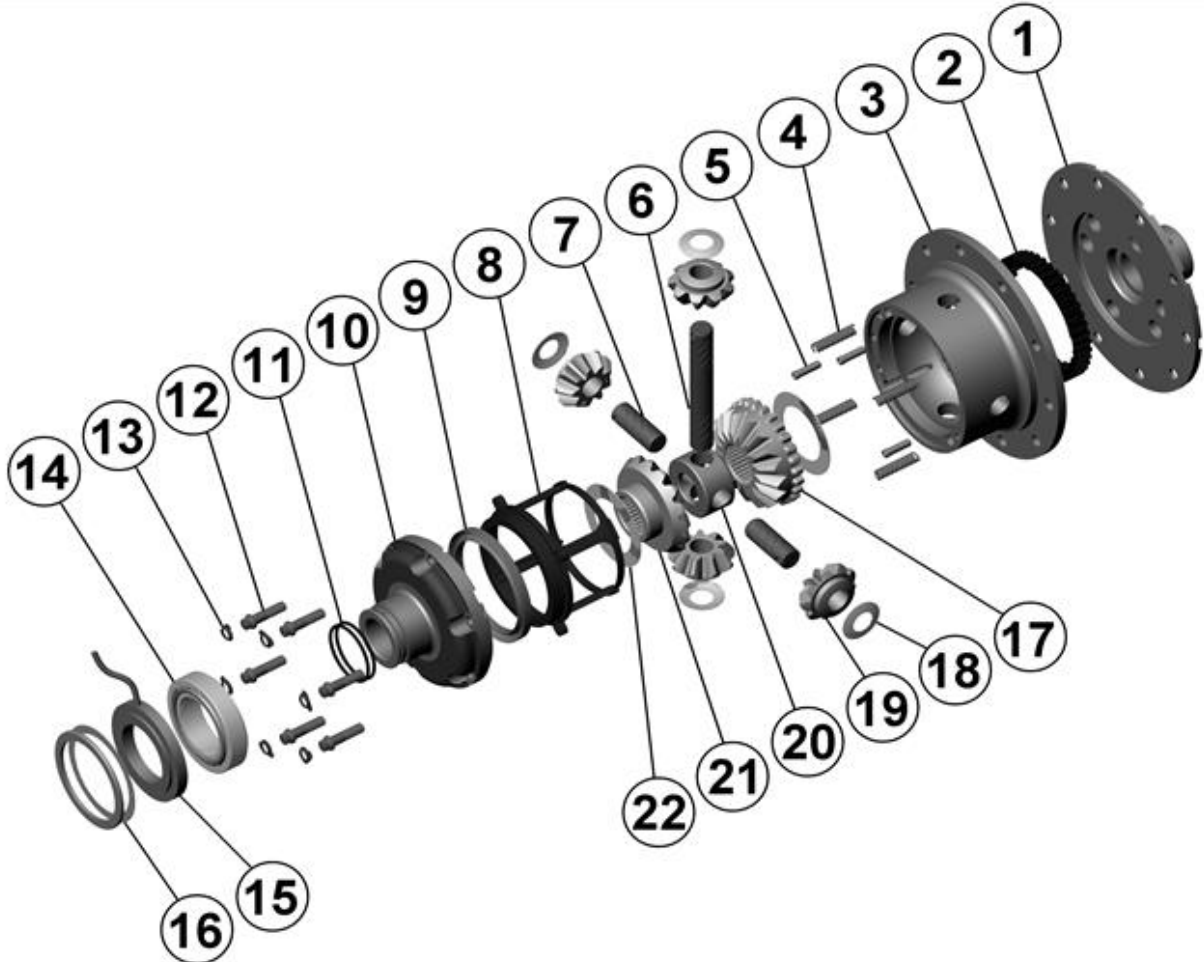

RD36

Dana 60HD,35 SPL,4.10 & DN

****THIS MODEL WAS SUPERSEDED BY RD167, CROSSED OUT PARTS NOT AVAILABLE**

PARTS LIST

ITEM #	QTY	DESCRIPTION	PART #	NOTES
01	1	FLANGE CAP	021502	
02	1	CLUTCH GEAR	050401	
03	1	DIFFERENTIAL CASE	041702	
04	1	RETURN SPRINGS (PK OF 4)	150101SP	
05	1	RETAINING PIN SET (PK OF 4)	120301SP	
06	1	LONG CROSS SHAFT	060703	
07	2	SHORT CROSS SHAFT	060802	
08	1	PISTON	040501SP	
09	1	BONDED SEAL	160703SP	
10	1	CYLINDER CAP	030803SP	
11	1	SEAL HOUSING O-RINGS (PK OF 2)	160207-2	1
12	1	CYL CAP RETAINING BOLT (PK OF 8)	200205SP	
13	1	LOCKING TAB (8mm) (PK OF 8)	150401SP	
14	1	TAPERED ROLLER BEARING	160107	2
15	1	SEAL HOUSING KIT	080701SP	
16	1	SHIM KIT	SHK001	
*	1	MASTER SHIM	150330	
17	1	SPLINED SIDE GEAR	SEE NOTE	3
18	1	PINION THRUST WASHER (PK OF 4)	151104SP	
19	4	PINION GEAR	SEE NOTE	3
20	1	SPIDER BLOCK	070401	
21	1	SIDE GEAR	SEE NOTE	3
22	1	S GEAR THRUST WASHER (PK OF 2)	151004SP	
*	1	BULKHEAD FITTING KIT (O-RING TYPE)	170111	
*	1	PUSH-IN FITTING (5mm to 1/8" BSPP)	170201SP	
*	1	AIR LINE (5mm DIA X 6m LONG)	170301SP	
*	1	SOLENOID VALVE (12V)	180103	
*	1	SWITCH FR OR RR LOCKER	180225	
*	1	CABLE TIE (PK OF 25)	180305	
*	1	OPERATING & SERVICE MANUAL	210200	
*	1	INSTALLATION GUIDE	210236	

* *Not illustrated in exploded view*

NOTES

- 1 For replacement O-rings use only BS136 Viton 75.
- 2 For replacement bearing use Timken part # 387A / 382A.
- 3 Available only as complete 6 gear set # 728E014
- For ratios of 4.56:1 and up refer to RD35 ([Section 2.35](#)).
- For Dana 60HD C-clip model refer to RD43 ([Section 2.43](#)).

RD36

Dana 60HD,35 SPL,4.10 & DN

****THIS MODEL WAS SUPERSEDED BY RD167, CROSSED OUT PARTS NOT AVAILABLE**

EXPLODED DIAGRAM

SPECIFICATIONS

Axle Spline	35 tooth, Ø38.1mm [1.50"]
Ratio Supported	4.10:1 & down
Ring Gear ID	162.0mm [6.38"]
Ring Gear OD	248mm [9.75"]
Ring Gear Bolts	12 bolts on Ø191mm [7.50"]
Ring Gear Torque	149Nm [110 ft-lb]
Backlash	0.15-0.25mm [0.006-0.010"]
Bearing Cap Torque	108Nm [80 ft-lb]