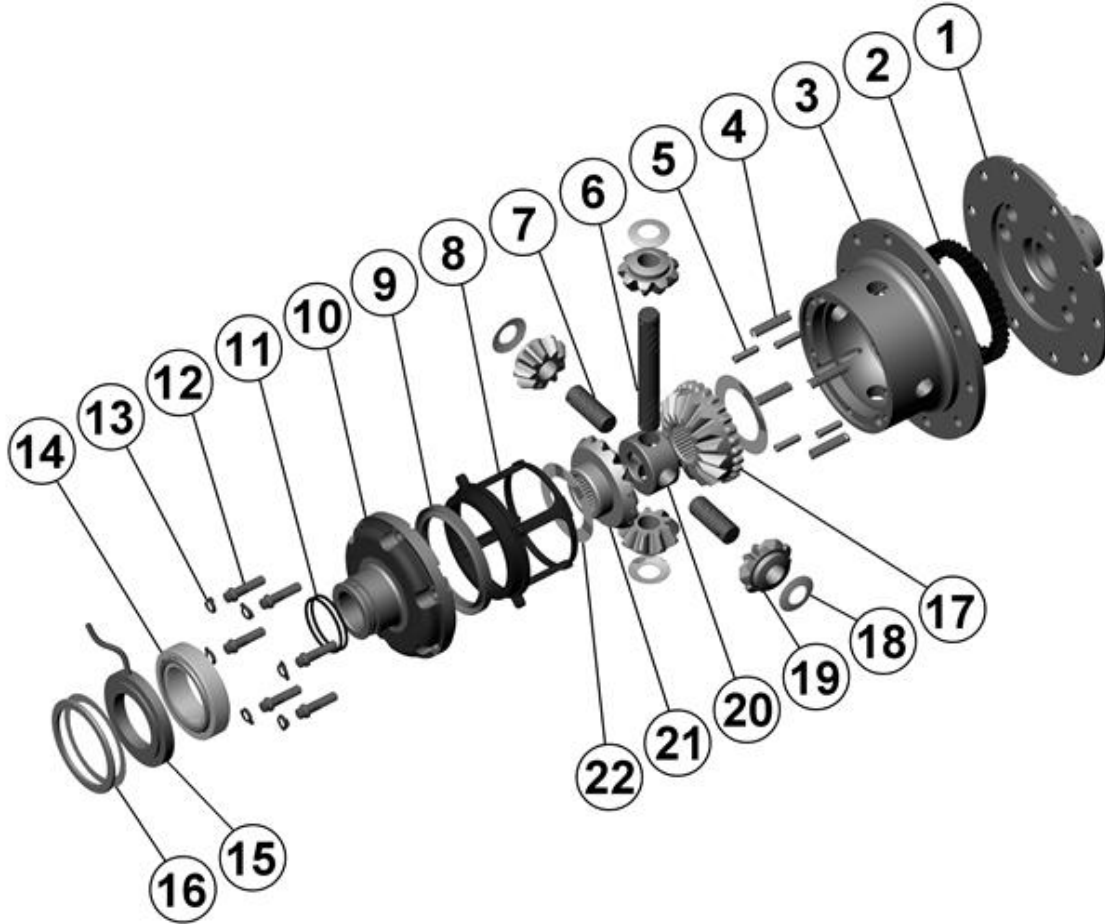

### PARTS LIST

ITEM #	QTY	DESCRIPTION	PART #	NOTES
01	1	FLANGE CAP	021902	
02	1	CLUTCH GEAR	050504	
03	1	DIFFERENTIAL CASE	042002	
04	1	RETURN SPRINGS (PK OF 4)	150102SP	
05	1	RETAINING PIN SET (PK OF 4)	120401SP	
06	1	LONG CROSS SHAFT	060104SP	
07	2	SHORT CROSS SHAFT	060306	
08	1	PISTON	040601SP	
09	1	U-RING	160303SP	
10	1	CYLINDER CAP	030902	
11	1	SEAL HOUSING O-RINGS (PK OF 2)	160210-2	1
12	1	CYL CAP RETAINING BOLT (PK OF 8)	200207SP	
13	1	LOCKING TAB (6mm) (PK OF 8)	150402SP	
14	1	TAPERED ROLLER BEARING	160105	2
15	1	SEAL HOUSING KIT	080603SP	
16	1	SHIM KIT	SHK003	
17	1	SPLINED SIDE GEAR	131004R	
18	1	PINION THRUST WASHER (PK OF 4)	151105SP	
19	4	PINION GEAR	140501R	
20	1	SPIDER BLOCK	070504	
21	1	SIDE GEAR	130901R	
22	1	S GEAR THRUST WASHER (PK OF 2)	151005SP	
*	1	BULKHEAD FITTING KIT	170102	
*	1	PUSH-IN FITTING (5mm to 1/8" BSPP)	170201SP	
*	1	AIR LINE (5mm DIA X 6m LONG)	170301SP	
*	1	SOLENOID VALVE (12V)	180103	
*	1	SWITCH FR OR RR LOCKER	180225	
*	1	CABLE TIE (PK OF 25)	180305	
*	1	OPERATING & SERVICE MANUAL	210200	
*	1	INSTALLATION GUIDE	210238	

### NOTES

- 1 For replacement O-rings use only BS028 Viton 75.
- 2 For replacement bearing use Timken part # LM501349 / LM501310.
- Not for use with C-clip retained rear axle models unless a C-clip eliminator kit is used.
- For Ford IFS installation refer to tech note ([Section 5.12](#)) for alternative to C-clip use.

**RD38**

Dana 35, non C-clip, 27 SPL, 3.31 & DN\*\*

**\*\*THIS MODEL WAS SUPERSEDED BY RD103, CROSSED OUT PARTS NOT AVAILABLE**

### SPECIFICATIONS

Axle Spline	27 tooth, Ø29.5mm [1.16"]
Ratio Supported	3.31:1 & down
Ring Gear ID	120.7mm [4.75"]
Ring Gear OD	193mm [7.6"]
Ring Gear Bolts	8 bolts on Ø146mm [5.75"]
Ring Gear Torque	75Nm [55 ft-lb]
Backlash	0.15-0.25mm [0.006-0.010"]
Bearing Cap Torque	75Nm [55 ft-lb]