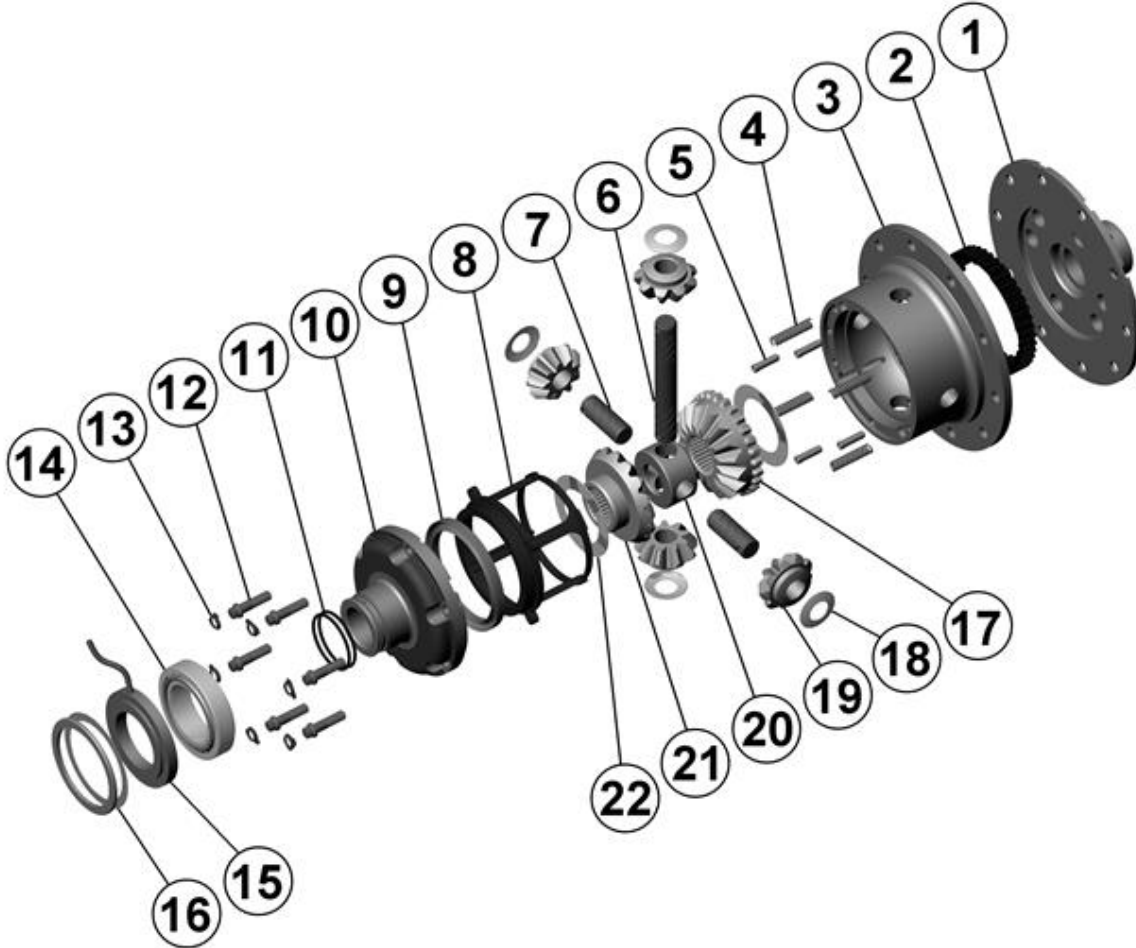

RD39

Dana 35,non C-clip,27 SPL,3.54 & UP**

****THIS MODEL WAS SUPERSEDED BY RD102, CROSSED OUT PARTS NOT AVAILABLE**

PARTS LIST

ITEM #	QTY	DESCRIPTION	PART #	NOTES
01	1	FLANGE CAP	021904	
02	1	CLUTCH GEAR	050504	
03	1	DIFFERENTIAL CASE	042004	
04	1	RETURN SPRING (PK OF 4)	150102SP	
05	1	RETAINING PIN SET (PK OF 4)	120401SP	
06	1	LONG CROSS SHAFT	060104SP	
07	2	SHORT CROSS SHAFT	060306	
08	1	PISTON	040601SP	
09	1	U-RING	460303SP	
10	1	CYLINDER CAP	030902	
11	1	SEAL HOUSING O-RINGS (PK OF 2)	160210-2	1
12	1	CYL CAP RETAINING BOLT (PK OF 8)	200207SP	
13	1	LOCKING TAB (6mm) (PK OF 8)	150402SP	
14	1	TAPERED ROLLER BEARING	160105	2
15	1	SEAL HOUSING KIT	080603SP	
16	1	SHIM KIT	SHK003	
17	1	SPLINED SIDE GEAR	131004R	
18	1	PINION THRUST WASHER (PK OF 4)	151105SP	
19	4	PINION GEAR	140501R	
20	1	SPIDER BLOCK	070504	
21	1	SIDE GEAR	130901R	
22	1	S GEAR THRUST WASHER (PK OF 2)	151005SP	
*	1	BULKHEAD FITTING KIT	170102	
*	1	PUSH-IN FITTING (5mm to 1/8"BSPP)	170201SP	
*	1	AIR LINE (5mm DIA X 6m LONG)	170301SP	
*	1	SOLENOID VALVE (12V)	180103	
*	1	SWITCH FR OR RR LOCKER	180225	
*	1	CABLE TIE (PK OF 25)	180305	
*	1	OPERATING & SERVICE MANUAL	210200	
*	1	INSTALLATION GUIDE	210239	

* *Not illustrated in exploded view*

NOTES

- 1 For replacement O-rings Use only BS028 Viton 75.
- 2 For replacement bearing use Timken part # LM501349 / LM501310.
- Not for use with C-clip retained rear axle models unless a C-clip eliminator kit is used.
- For Ford IFS installation refer to tech note ([Section 5.12](#)) for alternative to C-clip use.

RD39

Dana 35, non C-clip, 27 SPL, 3.54 & UP**

****THIS MODEL WAS SUPERSEDED BY RD102, CROSSED OUT PARTS NOT AVAILABLE**

EXPLODED DIAGRAM

SPECIFICATIONS

Axle Spline	27 tooth, Ø29.5mm [1.16"]
Ratio Supported	3.54:1 & up
Ring Gear ID	120.7mm [4.75"]
Ring Gear OD	193mm [7.6"]
Ring Gear Bolts	8 bolts on Ø146mm [5.75"]
Ring Gear Torque	75Nm [55 ft-lb]
Backlash	0.15-0.25mm [0.006-0.010"]
Bearing Cap Torque	75Nm [55 ft-lb]