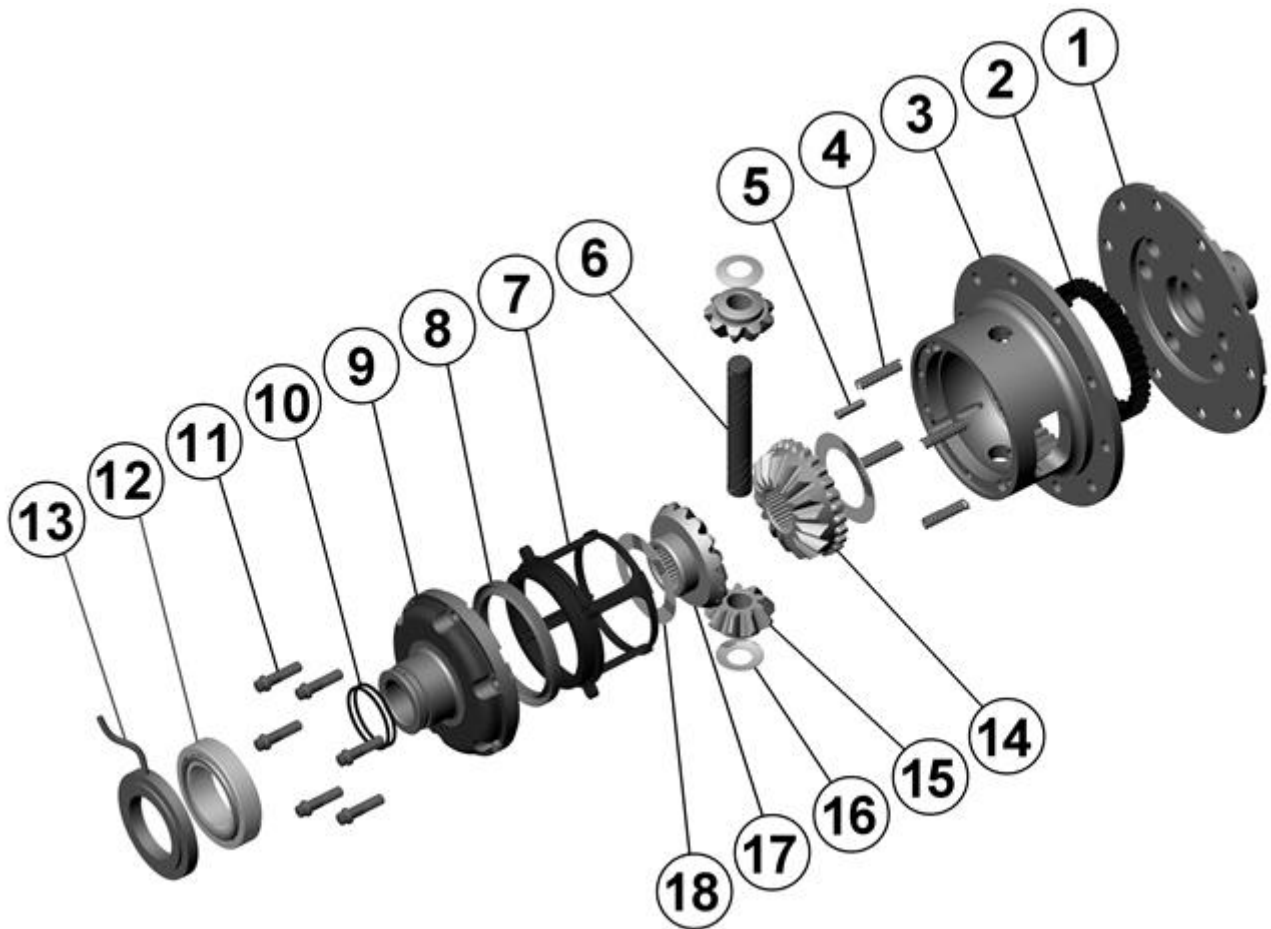

RD40

GM 14 Bolt, 9.5", C-clip

****THIS MODEL WAS SUPERSEDED BY RD197, CROSSED OUT PARTS NOT AVAILABLE**

PARTS LIST

ITEM #	QTY	DESCRIPTION	PART #	NOTES
01	1	FLANGE CAP	022004	
02	1	CLUTCH GEAR	050402	
03	1	DIFFERENTIAL CASE	042404	
04	1	RETURN SPRINGS (PK OF 4)	150101SP	
05	1	RETAINING PIN SET (PK OF 4)	120401SP	
06	1	LONG CROSS SHAFT	060904	
07	1	PISTON	040501SP	
08	1	BONDED SEAL	160703SP	
09	1	CYLINDER CAP	031004	
10	1	SEAL HOUSING O-RINGS (PK OF 2)	160211-2	1
11	1	CYL CAP RETAINING BOLT (PK OF 8)	200204SP	
12	1	TAPERED ROLLER BEARING	160110	2
13	1	SEAL HOUSING KIT	080901SP	
14	1	SPLINED SIDE GEAR	SEE NOTE	3
15	2	PINION GEAR	SEE NOTE	3
16	1	PINION THRUST WASHER (PK OF 4)	151104SP	
17	1	SIDE GEAR	SEE NOTE	3
18	1	S GEAR THRUST WASHER (PK OF 2)	151004SP	
*	1	'C' CLIP KIT	CCK002	
*	1	M6 RETAINING BOLT	200204	
*	1	LOCK WASHER	4581059	
*	1	PIN WITHDRAWAL TOOL	1201T	
*	1	BULKHEAD FITTING KIT (O-RING TYPE)	170111	
*	1	PUSH-IN FITTING (5mm to 1/8" BSPP)	170201SP	
*	1	AIR LINE (5mm DIA X 6m LONG)	170301SP	
*	1	SOLENOID VALVE (12V)	180103	
*	1	SWITCH RR LOCKER	180224	
*	1	CABLE TIE (PK OF 25)	180305	
*	1	OPERATING & SERVICE MANUAL	210200	
*	1	INSTALLATION GUIDE	210240	

* *Not illustrated in exploded view*

NOTES

- 1 For replacement O-rings use only BS135 Viton 75.
- 2 For replacement bearing use Timken part # JLM506849 / JLM506810.
- 3 Available only as complete 4 gear set #728E022C
- Ring gear bolts are M12x1.5mm left-hand thread, and must be removed in a clockwise direction.
- Variation in OE casting may require modification to the bearing cap to suit lock tab position.

RD40

GM 14 Bolt, 9.5", C-clip

****THIS MODEL WAS SUPERSEDED BY RD197, CROSSED OUT PARTS NOT AVAILABLE**

EXPLODED DIAGRAM

SPECIFICATIONS

Axle Spline	33 tooth, Ø34.8mm [1.37"]
Ratio Supported	All
Ring Gear ID	152.9mm [6.02"]
Ring Gear OD	241mm [9.50"]
Ring Gear Bolts	12 bolts on Ø181mm [7.13"]
Ring Gear Torque	102Nm [75 ft-lb]
Backlash	0.15-0.25mm [0.006-0.010"]
Bearing Cap Torque	108Nm [80 ft-lb]