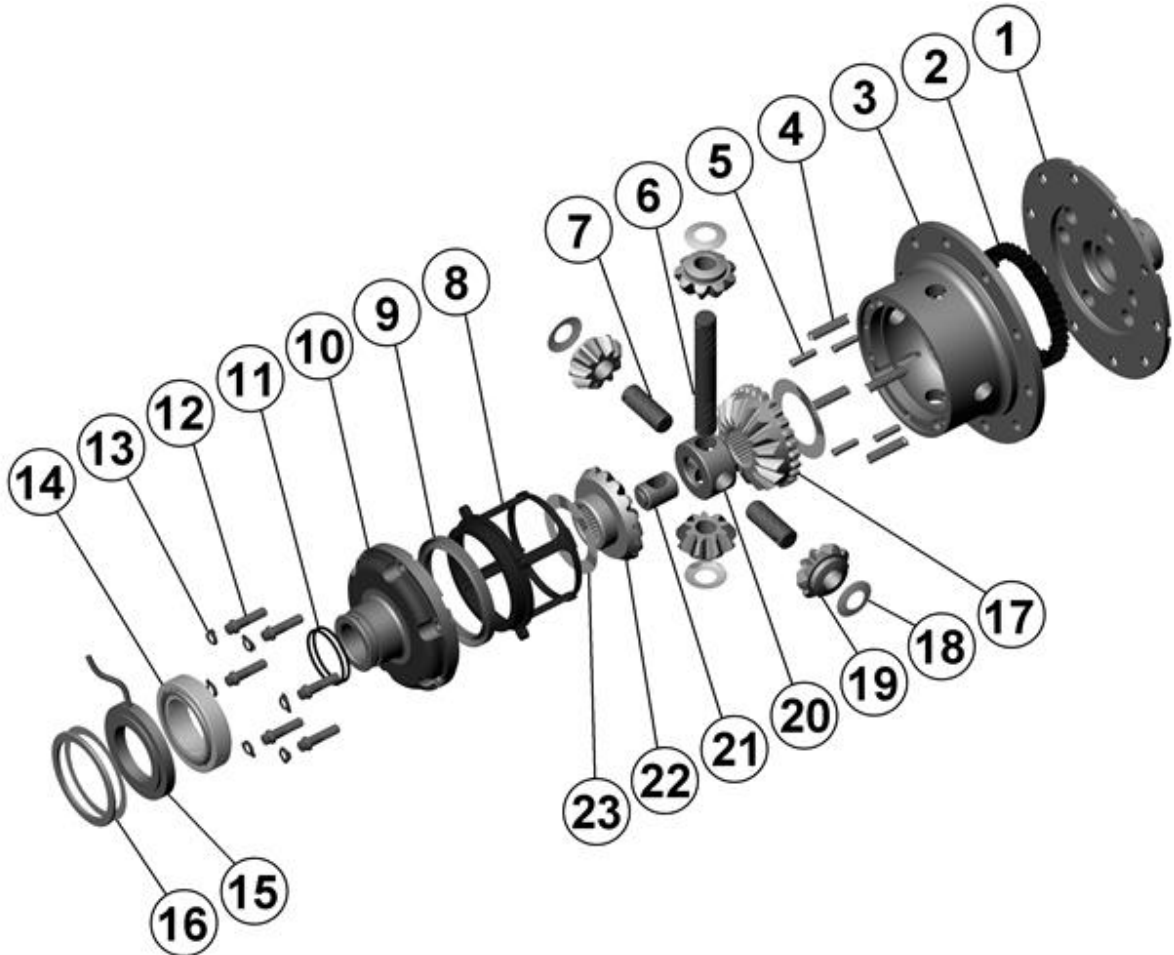

RD41

Mitsubishi Jeep,RR**

****THIS MODEL IS NO LONGER IN PRODUCTION, CROSSED OUT PARTS ARE UNAVAILABLE**

PARTS LIST

ITEM #	QTY	DESCRIPTION	PART #	NOTES
01	1	FLANGE CAP	020503	
02	1	CLUTCH GEAR	050402	
03	1	DIFFERENTIAL CASE	040505	
04	1	RETURN SPRINGS (PK OF 4)	150101SP	
05	1	RETAINING PIN SET (PK OF 2)	120102SP	
*	1	RETAINING PIN SET (PK OF 2)	120302SP	
06	1	LONG CROSS SHAFT	060403	
07	2	SHORT CROSS SHAFT	060303	
08	1	PISTON	040103SP	
09	1	BONDED SEAL	160701SP	
10	1	CYLINDER CAP	030410	
11	1	SEAL HOUSING O-RINGS (PK OF 2)	160205-2	1
12	1	CYL CAP RETAINING BOLT (PK OF 8)	200205SP	
13	1	LOCKING TAB (8mm) (PK OF 8)	150401SP	
14	1	TAPERED ROLLER BEARING	160101	2
15	1	SEAL HOUSING	080304SP	
16	1	SHIM KIT	SHK004	
17	1	SPLINED SIDE GEAR	SEE NOTE	3
18	1	PINION THRUST WASHER (PK OF 4)	151101SP	
19	4	PINION GEAR	SEE NOTE	3
20	1	SPIDER BLOCK	070404	
21	1	THRUST BLOCK	110202SP	
22	1	SIDE GEAR	SEE NOTE	3
23	1	S GEAR THRUST WASHER (PK OF 2)	151003SP	
*	1	BULKHEAD FITTING KIT (O-RING TYPE)	170111	
*	1	PUSH-IN FITTING (5mm to 1/8"BSPP)	170201SP	
*	1	AIR LINE (5mm DIA X 6m LONG)	170301SP	
*	1	SOLENOID VALVE (12V)	180103	
*	1	SWITCH FR OR RR LOCKER	180225	
*	1	CABLE TIE (PK OF 25)	180305	
*	1	OPERATING & SERVICE MANUAL	210200	
*	1	INSTALLATION GUIDE	210241	

* *Not illustrated in exploded view*

NOTES

- 1 For replacement O-rings use only BS132 Viton 75.
- 2 For replacement bearing use Timken part # LM104949 / LM104912.
- 3 Available only as complete 6 gear set # 728B084

RD41

Mitsubishi Jeep,RR**

****THIS MODEL IS NO LONGER IN PRODUCTION, CROSSED OUT PARTS ARE UNAVAILABLE**

EXPLODED DIAGRAM

SPECIFICATIONS

Axle Spline	19 tooth, Ø31.5mm [1.24"]
Ratio Supported	All
Ring Gear ID	141.3mm [5.56"]
Ring Gear Bolts	10 bolts on Ø168mm [6.63"]