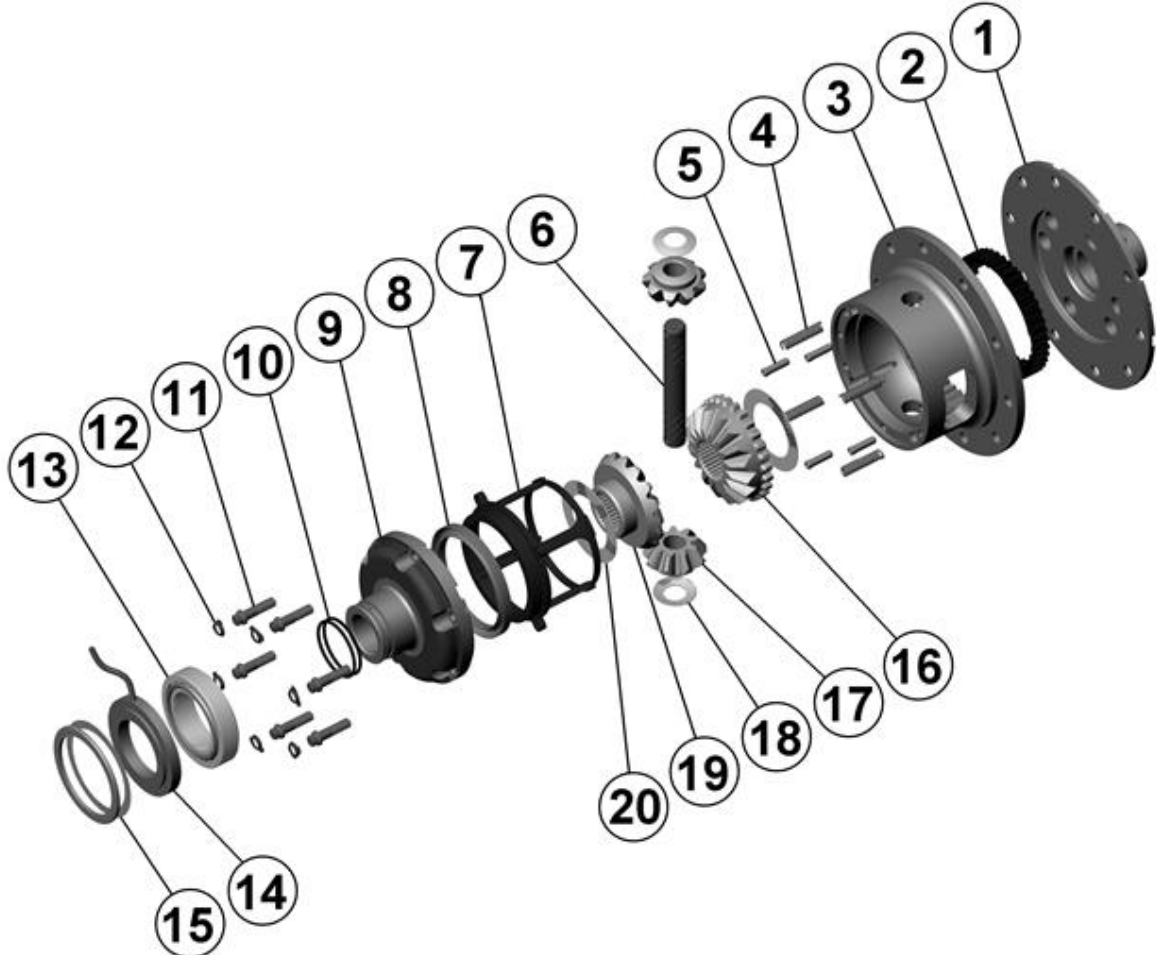

* *Not illustrated in exploded view*

NOTES

- 1 For replacement O-rings use only BS136 Viton 75.
- 2 For replacement bearing use Timken part # 387A / 382A.
- 3 Available only as complete 4 gear set #728E044C
- For ratios of 4.10:1 and down refer to RD43 ([Section 2.43](#)).
- For Dana 60HD non C-clip model refer to RD166 ([Section 2.166](#)).

RD42

Dana 60HD,C-clip,35 SPL,4.56 & UP

****THIS MODEL WAS SUPERSEDED BY RD168, CROSSED OUT PARTS NOT AVAILABLE**

EXPLODED DIAGRAM

SPECIFICATIONS

Axle Spline	35 tooth, Ø38.1mm [1.50"]
Ratio Supported	4.56:1 & up
Ring Gear ID	162.0mm [6.38"]
Ring Gear OD	248mm [9.75"]
Ring Gear Bolts	12 bolts on Ø191mm [7.50"]
Ring Gear Torque	149Nm [110 ft-lb]
Backlash	0.15-0.25mm [0.006-0.010"]
Bearing Cap Torque	108Nm [80 ft-lb]