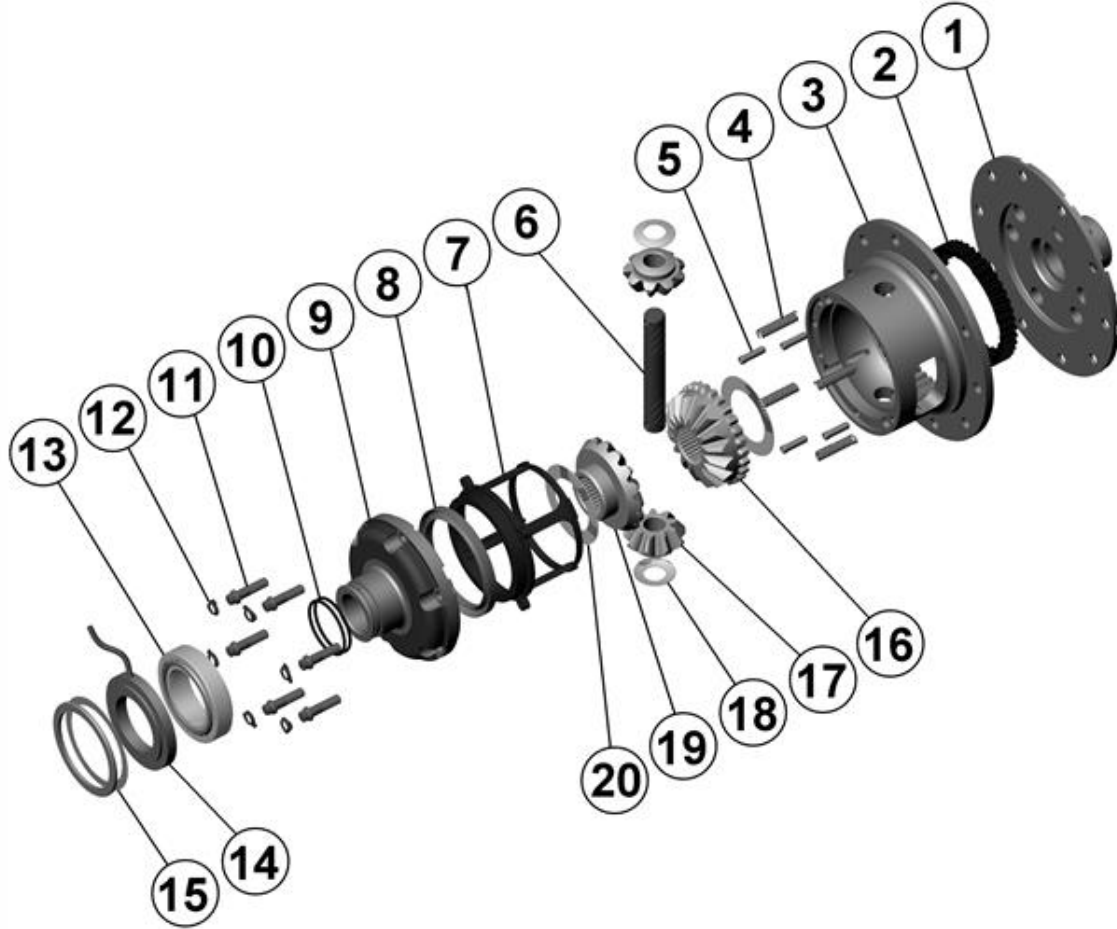

* *Not illustrated in exploded view*

NOTES

- 1 For replacement O-rings use only BS136 Viton 75.
- 2 For replacement bearing use Timken part # 387A / 382A.
- 3 Available only as complete 4 gear set #728E011C
- For ratios of 4.56:1 and up refer to RD42 ([Section 2.42](#)).
- For Dana 60HD non C-clip model refer to RD167 ([Section 2.167](#)).

RD43

Dana 60HD,C-clip,35 SPL,4.10 & DN

****THIS MODEL WAS SUPERSEDED BY RD169, CROSSED OUT PARTS NOT AVAILABLE**

EXPLODED DIAGRAM

SPECIFICATIONS

Axle Spline	35 tooth, Ø38.1mm [1.50"]
Ratio Supported	4.10:1 & down
Ring Gear ID	162.0mm [6.38"]
Ring Gear OD	248mm [9.75"]
Ring Gear Bolts	12 bolts on Ø191mm [7.50"]
Ring Gear Torque	149Nm [110 ft-lb]
Backlash	0.15-0.25mm [0.006-0.010"]
Bearing Cap Torque	108Nm [80 ft-lb]