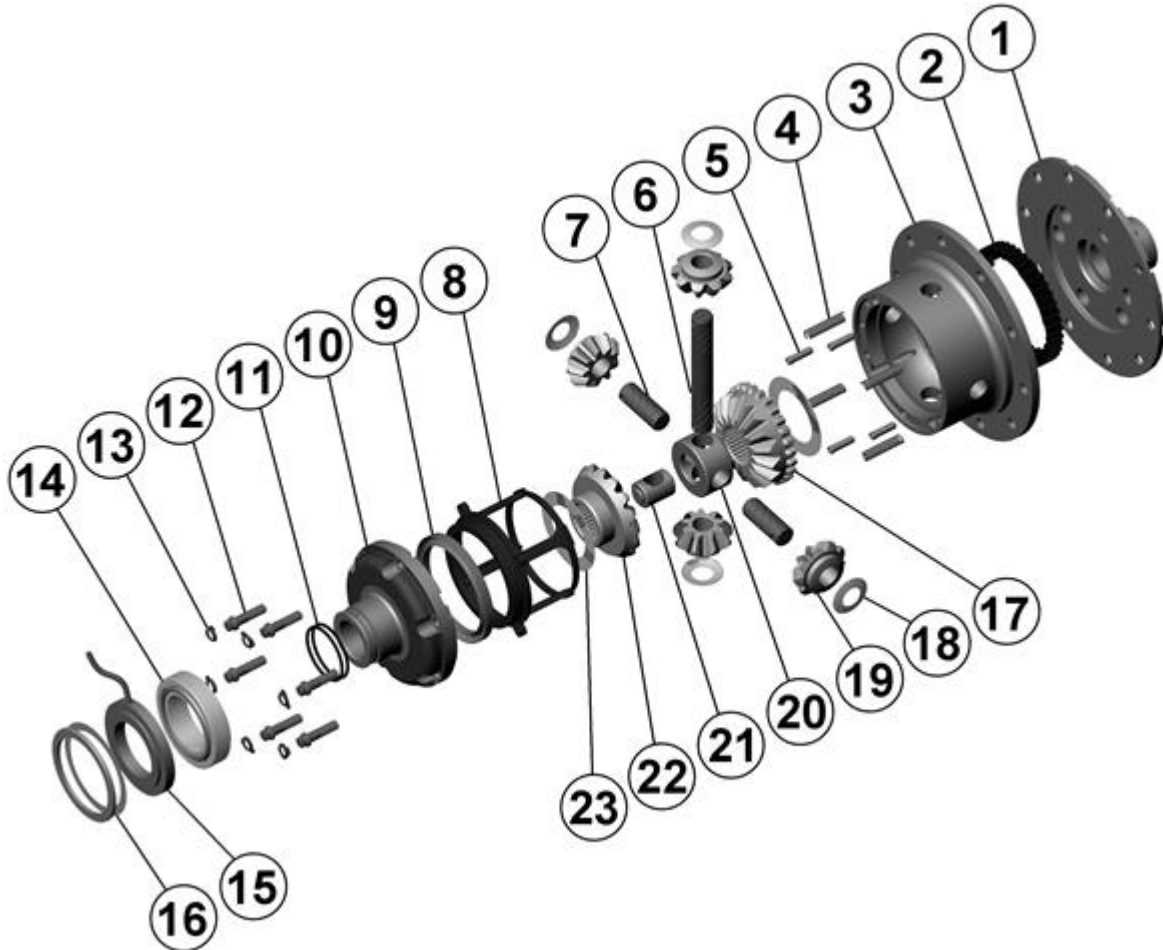

### PARTS LIST

ITEM #	QTY	DESCRIPTION	PART #	NOTES
01	1	FLANGE CAP	020503	
02	1	CLUTCH GEAR	050402	
03	1	DIFFERENTIAL CASE	040505	
04	1	RETURN SPRINGS (PK OF 4)	150101SP	
05	1	RETAINING PIN SET (PK OF 2)	120102SP	
*	1	RETAINING PIN SET (PK OF 2)	120302SP	
06	1	LONG CROSS SHAFT	060403	
07	2	SHORT CROSS SHAFT	060303	
08	1	PISTON	040103SP	
09	1	BONDED SEAL	160701SP	
10	1	CYLINDER CAP	030410	
11	1	SEAL HOUSING O-RING (PK OF 2)	160205-2	1
12	1	CYL CAP RETAINING BOLT (PK OF 8)	200205SP	
13	1	LOCKING TAB (8mm) (PK OF 8)	150401SP	
14	1	TAPERED ROLLER BEARING	160101	2
15	1	SEAL HOUSING KIT	080304SP	
16	1	SHIM KIT	SHK004	
17	1	SPLINED SIDE GEAR	SEE NOTE	3
18	1	PINION THRUST WASHER (PK OF 4)	151101SP	
19	4	PINION GEAR	SEE NOTE	3
20	1	SPIDER BLOCK	070404	
21	1	THRUST BLOCK	110202SP	
22	1	SIDE GEAR	SEE NOTE	3
23	1	S GEAR THRUST WASHER (PK OF 2)	151003SP	
*	1	BULKHEAD FITTING KIT	170102	
*	1	PUSH-IN FITTING (5mm to 1/8"BSPP)	170201SP	
*	1	AIR LINE (5mm DIA X 6m LONG)	170301SP	
*	1	SOLENOID VALVE (12V)	180103	
*	1	SWITCH FR OR RR LOCKER	180225	
*	1	CABLE TIE (PK OF 25)	180305	
*	1	OPERATING & SERVICE MANUAL	210200	
*	1	INSTALLATION GUIDE	210245	

### NOTES

- 1 For replacement O-rings use only BS132 Viton 75.
- 2 For replacement bearing use Timken part # LM104949 / LM104912.
- 3 Available only as complete 6 gear set # 728B051

**RD45**

Mahindra, 19 SPL\*\*

**\*\*THIS MODEL IS NO LONGER IN PRODUCTION, CROSSED OUT PARTS UNAVAILABLE**

### SPECIFICATIONS

Axle Spline	19 tooth, Ø31.8mm [1.25"]
Ratio Supported	All
Ring Gear ID	141.3mm [5.56"]
Ring Gear Bolts	10 bolts on Ø168mm [6.61"]

ARB Corporation Ltd • 42-44 Garden St Kilsyth VIC 3137 Australia  
ARB 4X4 Accessories USA • 4810 D St. NW #103 Auburn WA 98001 USA  
Australia & International Customer Service • +61 3 9761 6622  
North America Customer Service • Toll Free 866 293 9078  
www.arb.com.au (AUS & Int) www.arbusa.com (N. America)