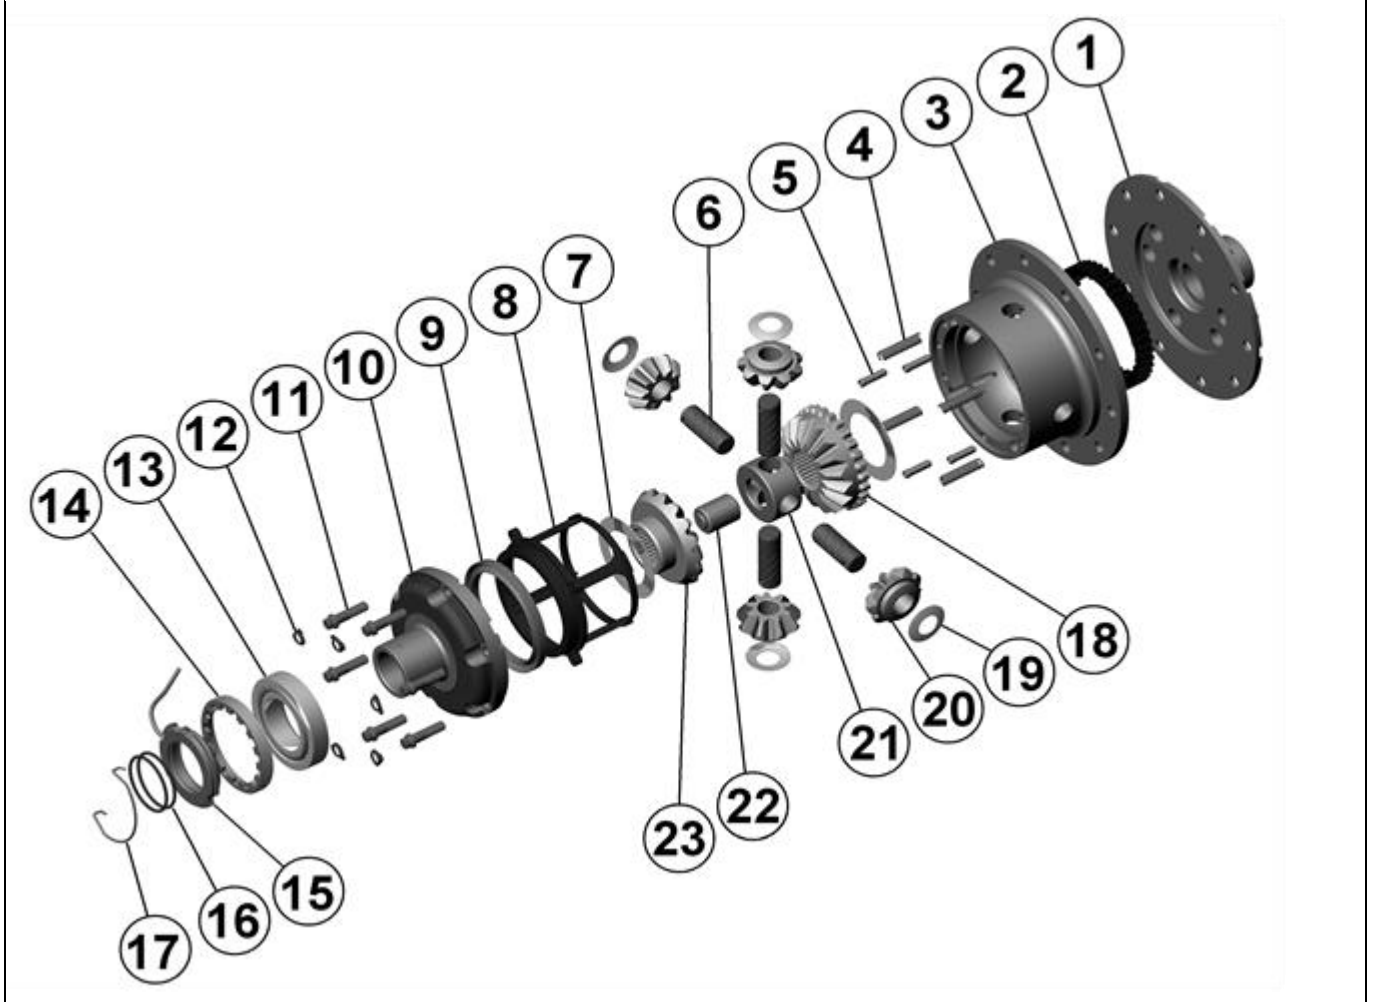

RD46

Mitsubishi 9",RR,28 SPL

****THIS MODEL WAS SUPERSEDED BY RD212, CROSSED OUT PARTS NOT AVAILABLE**

PARTS LIST

ITEM #	QTY	DESCRIPTION	PART #	NOTES
01	1	FLANGE CAP	021202	
02	1	CLUTCH GEAR	050202	
03	1	DIFFERENTIAL CASE	011403	
04	1	RETURN SPRINGS (PK OF 4)	150101SP	
05	1	RETAINING PIN SET (PK OF 4)	120303SP	
06	4	SHORT CROSS SHAFT	060402	
07	1	S GEAR THRUST WASHER (PK OF 2)	151002SP	
08	1	PISTON	040202SP	
09	1	ANNULAR SEAL	160905SP	
10	1	CYLINDER CAP ASSEMBLY	030603	
11	1	CYL CAP RETAINING BOLT (PK OF 8)	200205SP	
12	1	LOCKING TAB (8mm) (PK OF 8)	150401SP	
13	1	TAPERED ROLLER BEARING	NOT SUPPLIED	
14	1	ADJUSTER NUT	100101SP	
15	1	SEAL HOUSING KIT	081902SP	
16	1	SEAL HOUSING O-RINGS (PK OF 2)	160235-2	1
17	1	SEAL HOUSING RETAINING CLIP	150601SP	
18	1	SPLINED SIDE GEAR	SEE NOTE	2
19	1	PINION THRUST WASHER (PK OF 4)	151102SP	
20	4	PINION GEAR	SEE NOTE	2
21	1	SPIDER BLOCK	070201SP	
22	1	THRUST BLOCK	110504SP	
23	1	SIDE GEAR	SEE NOTE	2
*	1	BULKHEAD FITTING KIT (O-RING TYPE)	170111	
*	1	PUSH-IN FITTING (5mm to 1/8"BSPP)	170201SP	
*	1	AIR LINE (5mm DIA X 6m LONG)	170301SP	
*	1	SOLENOID VALVE (12V)	180103	
*	1	SWITCH RR LOCKER	180224	
*	1	CABLE TIE (PK OF 25)	180305	
*	1	OPERATING & SERVICE MANUAL	210200	
*	1	INSTALLATION GUIDE	210246	

RD46

Mitsubishi 9",RR,28 SPL

****THIS MODEL WAS SUPERSEDED BY RD212, CROSSED OUT PARTS NOT AVAILABLE**

EXPLODED DIAGRAM

SPECIFICATIONS

Axle Spline	28 tooth, Ø30.5mm [1.20"]
Ratio Supported	All
Ring Gear ID	145.0mm [5.71"]
Ring Gear Bolts	12 bolts on Ø175mm [6.89"]
Ring Gear Torque	85Nm [63 ft-lb]
Backlash	0.13-0.18mm [0.005-0.007"]
Bearing Cap Torque	60Nm [44 ft-lb]