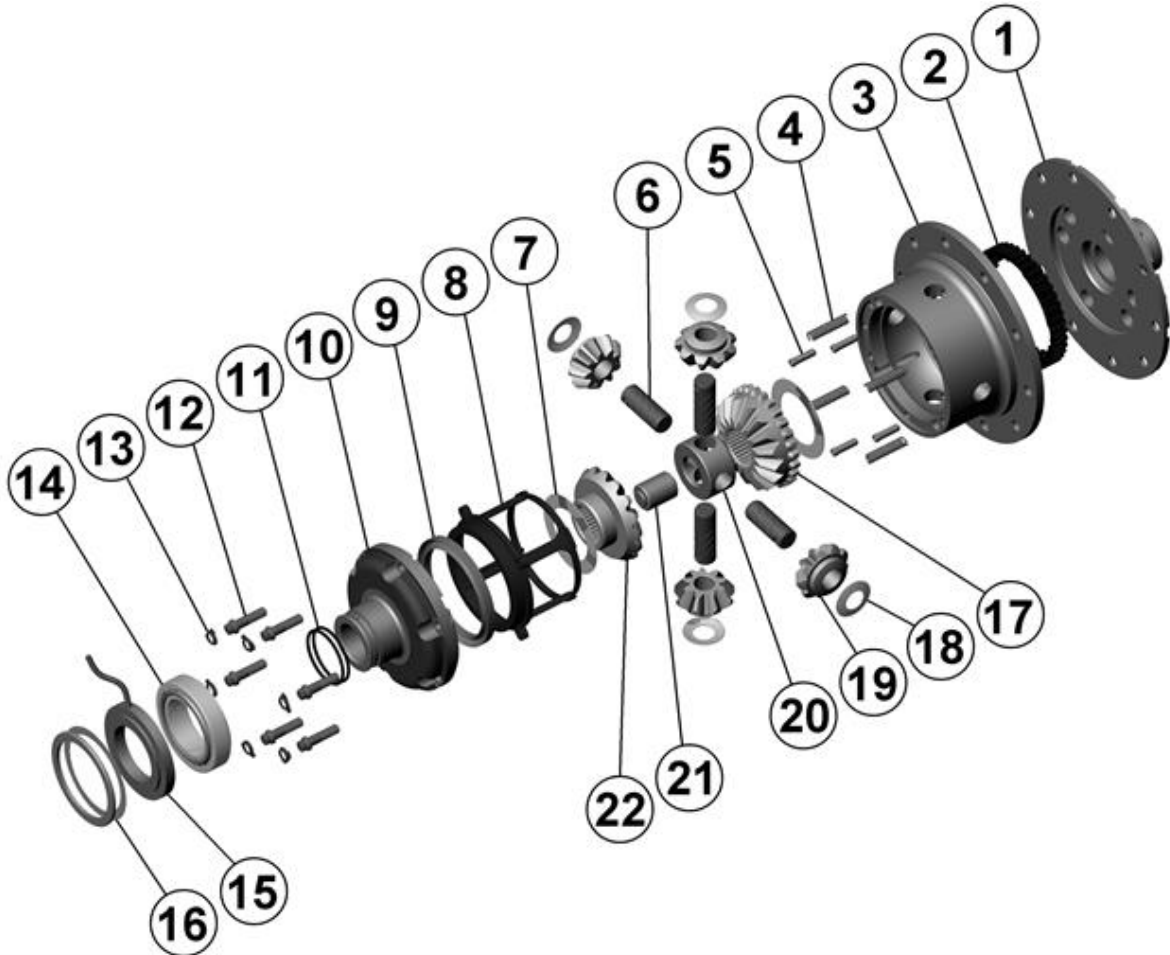

RD47

AMC Model 20,2.73:1

****THIS MODEL WAS SUPERSEDED BY RD187, CROSSES OUT PARTS NOT AVAILABLE**

PARTS LIST

ITEM #	QTY	DESCRIPTION	PART #	NOTES
01	1	FLANGE CAP	022204	
02	1	CLUTCH GEAR	050402	
03	1	DIFFERENTIAL CASE	041502	
04	1	RETURN SPRINGS (PK OF 4)	150101SP	
05	1	RETAINING PIN SET (PK OF 2)	120102SP	
*	1	RETAINING PIN SET (PK OF 2)	120302SP	
06	4	SHORT CROSS SHAFT	060303	
07	1	S GEAR THRUST WASHER (PK OF 2)	151003SP	
08	1	PISTON	040103SP	
09	1	BONDED SEAL	160701SP	
10	1	CYLINDER CAP	030115	
11	1	SEAL HOUSING O-RINGS (PK OF 2)	160208-2	1
12	1	CYL CAP RETAINING BOLT (PK OF 8)	200205SP	
13	1	LOCKING TAB (8mm) (PK OF 8)	150401SP	
14	1	TAPERED ROLLER BEARING	160104	2
15	1	SEAL HOUSING KIT	080503SP	
16	1	SHIM KIT	SHK008	
*	1	MASTER SHIM	150342	
17	1	SPLINED SIDE GEAR	SEE NOTE	3
18	1	PINION THRUST WASHER (PK OF 4)	151101SP	
19	4	PINION GEAR	SEE NOTE	3
20	1	SPIDER BLOCK	070404	
21	1	THRUST BLOCK	110506SP	
22	1	SIDE GEAR	SEE NOTE	3
*	1	BULKHEAD FITTING KIT (O-RING TYPE)	170111	
*	1	PUSH-IN FITTING (5mm to 1/8"BSPP)	170201SP	
*	1	AIR LINE (5mm DIA X 6m LONG)	170301SP	
*	1	SOLENOID VALVE (12V)	180103	
*	1	SWITCH FR OR RR LOCKER	180225	
*	1	CABLE TIE (PK OF 25)	180305	
*	1	OPERATING & SERVICE MANUAL	210200	
*	1	INSTALLATION GUIDE	210247	

* *Not illustrated in exploded view*

NOTES

- 1 For replacement O-rings use only BS030 Viton 75.
- 2 For replacement bearing use Timken part #LM603049 / LM603011.
- 3 Available only as complete 6 gear set # 728B404
- For ratios of 3.08:1 & up refer to RD60 ([Section 2.60](#)).

RD47

AMC Model 20,2.73:1

****THIS MODEL WAS SUPERSEDED BY RD187, CROSSES OUT PARTS NOT AVAILABLE**

EXPLODED DIAGRAM

SPECIFICATIONS

Axle Spline	29 tooth, Ø31.8mm [1.25"]
Ratio Supported	2.73:1
Ring Gear ID	136.6mm [5.38"]
Ring Gear OD	225.6mm [8.88"]
Ring Gear Bolts	8 bolts on Ø165mm [6.50"]