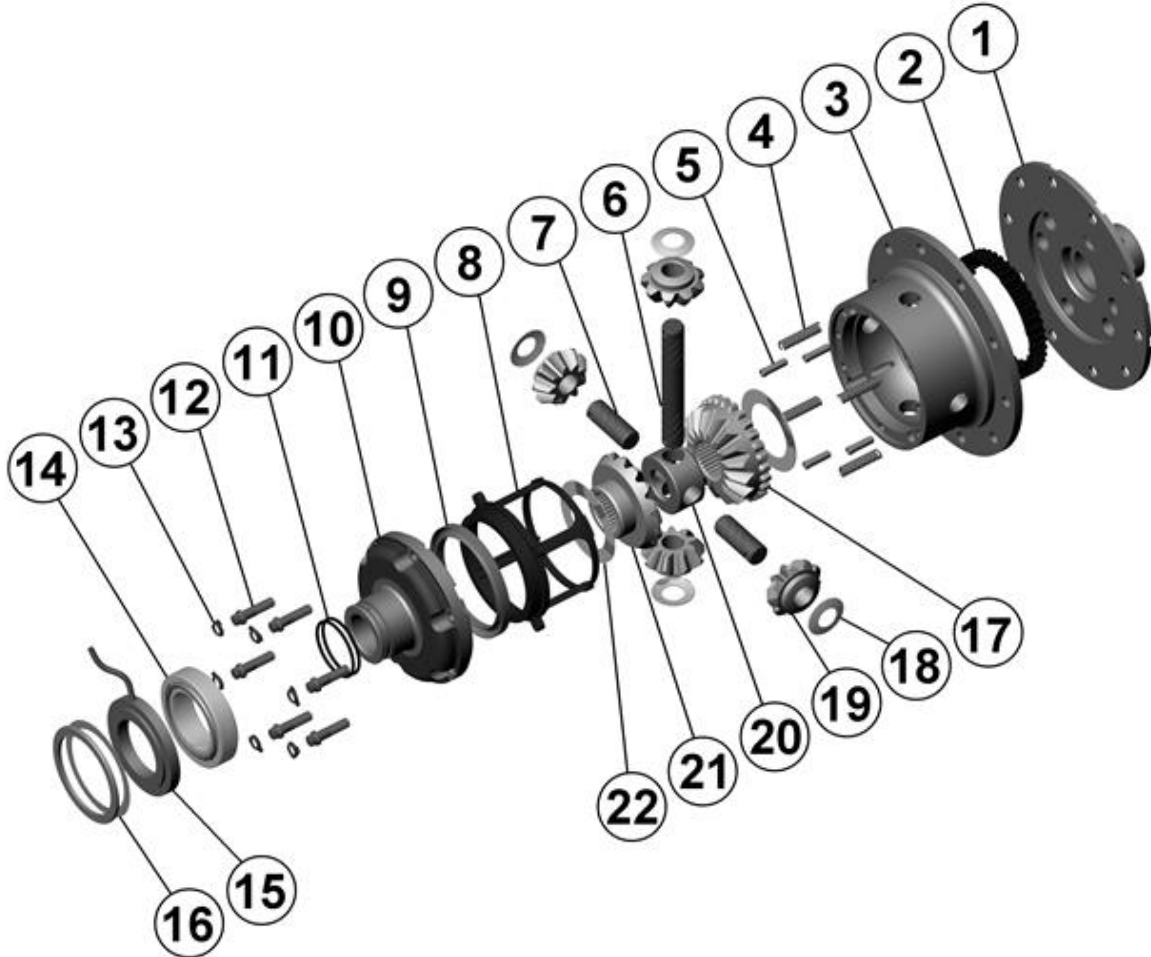

RD50

Dana 50,30 SPL

****THIS MODEL WAS SUPERSEDED BY RD158, CROSSED OUT PARTS NOT AVAILABLE**

PARTS LIST

ITEM #	QTY	DESCRIPTION	PART #	NOTES
01	1	FLANGE CAP	022704	
02	1	CLUTCH GEAR	050402	
03	1	DIFFERENTIAL CASE	040603	
04	1	RETURN SPRINGS (PK OF 4)	150101SP	
05	1	RETAINING PIN SET (PK OF 2)	120102SP	
*	1	RETAINING PIN SET (PK OF 2)	120302SP	
06	1	LONG CROSS SHAFT	060403	
07	2	SHORT CROSS SHAFT	060303	
08	1	PISTON	040103SP	
09	1	BONDED SEAL	160701SP	
10	1	CYLINDER CAP	030410	
11	1	SEAL HOUSING O-RINGS (PK OF 2)	160205-2	1
12	1	CYL CAP RETAINING BOLT (PK OF 8)	200205SP	
13	1	LOCKING TAB (8mm) (PK OF 8)	150401SP	
14	1	TAPERED ROLLER BEARING	160112	2
15	1	SEAL HOUSING KIT	080302SP	
16	1	SHIM KIT	SHK009	
*	1	MASTER SHIM	150305	
17	1	SPLINED SIDE GEAR	SEE NOTE	3
18	1	PINION THRUST WASHER (PK OF 4)	151101SP	
19	4	PINION GEAR	SEE NOTE	3
20	1	SPIDER BLOCK	070404	
21	1	SIDE GEAR	SEE NOTE	3
22	1	S GEAR THRUST WASHER (PK OF 2)	151003SP	
*	1	BULKHEAD FITTING KIT (O-RING TYPE)	170111	
*	1	PUSH-IN FITTING (5mm to 1/8"BSPP)	170201SP	
*	1	AIR LINE (5mm DIA X 6m LONG)	170301SP	
*	1	SOLENOID VALVE (12V)	180103	
*	1	SWITCH FR LOCKER	180223	
*	1	CABLE TIE (PK OF 25)	180305	
*	1	OPERATING & SERVICE MANUAL	210200	
*	1	INSTALLATION GUIDE	210250	

* *Not illustrated in exploded view*

NOTES

- 1 For replacement O-rings use only BS132 Viton 75.
- 2 For replacement bearing use Timken part # LM104949 / LM104911.
- 3 Available only as complete 6 gear set # 728B041
- For Ford IFS installation refer to tech note ([Section 5.12](#)) for alternative to C-clip use.

RD50

Dana 50,30 SPL

****THIS MODEL WAS SUPERSEDED BY RD158, CROSSED OUT PARTS NOT AVAILABLE**

EXPLODED DIAGRAM

SPECIFICATIONS

Axle Spline	30 tooth, Ø33.3mm [1.31"]
Ratio Supported	All
Ring Gear ID	141.3mm [5.56"]
Ring Gear OD	229mm [9.0"]
Ring Gear Bolts	10 bolts on Ø168mm [6.61"]
Ring Gear Torque	88Nm [65 ft-lb]
Backlash	0.15-0.25mm [0.006-0.010"]
Bearing Cap Torque	81Nm [60 ft-lb]