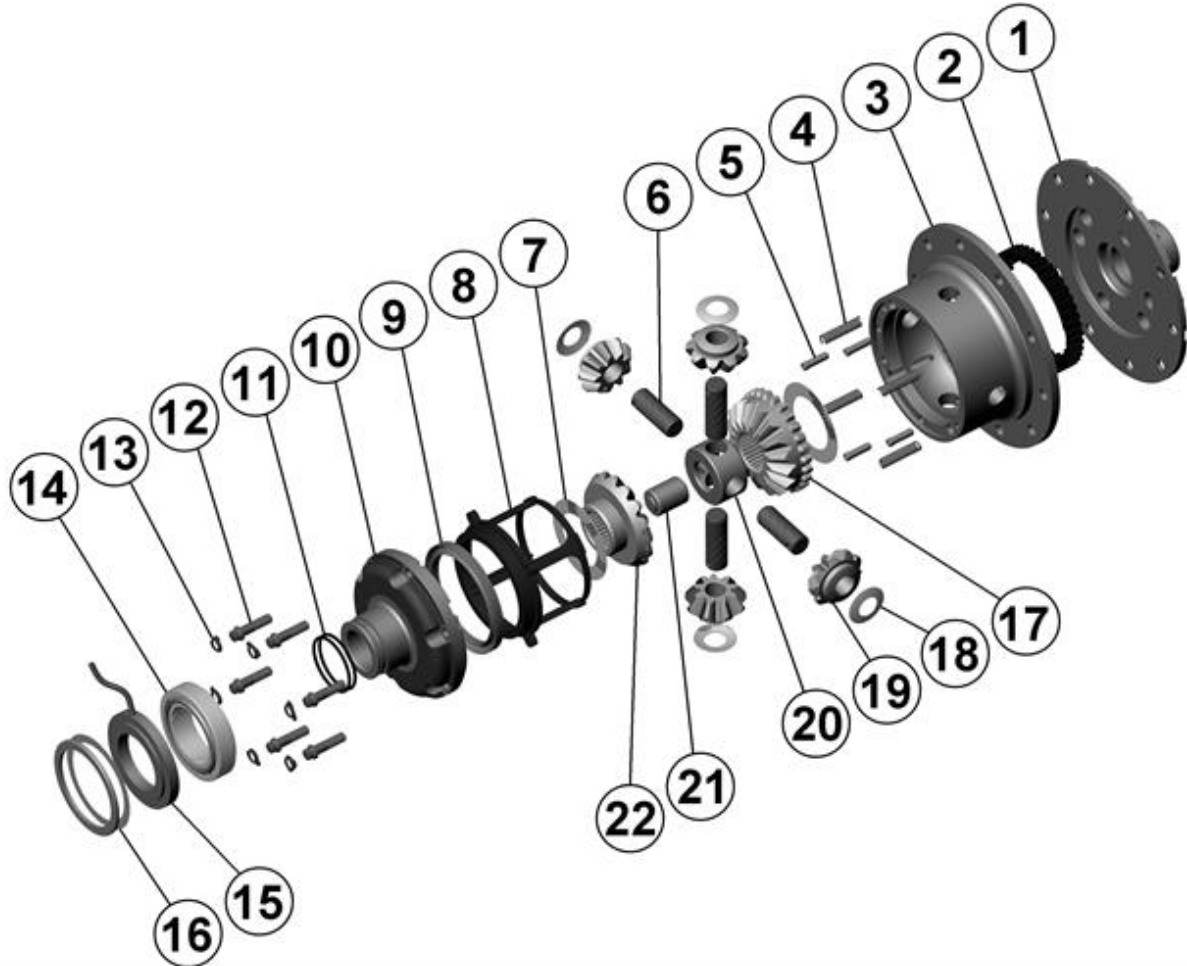

RD60

AMC Model 20,3.07 & UP

****THIS MODEL WAS SUPERSEDED BY RD186, CROSSED OUT PARTS NOT AVAILABLE**

PARTS LIST

ITEM #	QTY	DESCRIPTION	PART #	NOTES
01	1	FLANGE CAP	022203	
02	1	CLUTCH GEAR	050402	
03	1	DIFFERENTIAL CASE	041505	
04	1	RETURN SPRINGS (PK OF 4)	150101SP	
05	2	RETAINING PIN SET (PK OF 2)	120302SP	
06	4	SHORT CROSS SHAFT	060303	
07	1	S GEAR THRUST WASHER (PK OF 2)	151003SP	
08	1	PISTON	040103SP	
09	1	BONDED SEAL	160701SP	
10	1	CYLINDER CAP	030427	
11	1	SEAL HOUSING O-RINGS (PK OF 2)	160208-2	1
12	1	CYL CAP RETAINING BOLT (PK OF 8)	200205SP	
13	1	LOCKING TAB (8mm) (PK OF 8)	150401SP	
14	1	TAPERED ROLLER BEARING	160104	2
15	1	SEAL HOUSING KIT	080504SP	
16	1	SHIM KIT	SHK008	
*	1	MASTER SHIM	150320	
17	1	SPLINED SIDE GEAR	SEE NOTE	3
18	1	PINION THRUST WASHER (PK OF 4)	151101SP	
19	4	PINION GEAR	SEE NOTE	3
20	1	SPIDER BLOCK	070404	
21	1	THRUST BLOCK	110506SP	
22	1	SIDE GEAR	SEE NOTE	3
*	1	BULKHEAD FITTING KIT (O-RING TYPE)	170111	
*	1	PUSH-IN FITTING (5mm to 1/8"BSPP)	170201SP	
*	1	AIR LINE (5mm DIA X 6m LONG)	170301SP	
*	1	SOLENOID VALVE (12V)	180103	
*	1	SWITCH FR OR RR LOCKER	180225	
*	1	CABLE TIE (PK OF 25)	180305	
*	1	OPERATING & SERVICE MANUAL	210200	
*	1	INSTALLATION GUIDE	210260	

* *Not illustrated in exploded view*

NOTES

- 1 For replacement O-rings use only BS030 Viton 75.
- 2 For replacement bearing use Timken part # LM603049 / LM603011.
- 3 Available only as complete 6 gear set # 728B404
- For 2.73:1 ratio refer to RD47 ([Section 2.47](#)).

RD60

AMC Model 20,3.07 & UP

****THIS MODEL WAS SUPERSEDED BY RD186, CROSSED OUT PARTS NOT AVAILABLE**

EXPLODED DIAGRAM

SPECIFICATIONS

Axle Spline	29 tooth, Ø31.8mm [1.25"]
Ratio Supported	3.07:1 & up
Ring Gear ID	136.6mm [5.38"]
Ring Gear OD	225mm [8.9"]
Ring Gear Bolts	8 bolts on Ø165mm [6.50"]
Ring Gear Torque	88Nm [65 ft-lb]
Backlash	0.15-0.25mm [0.006-0.010"]
Bearing Cap Torque	88Nm [65 ft-lb]