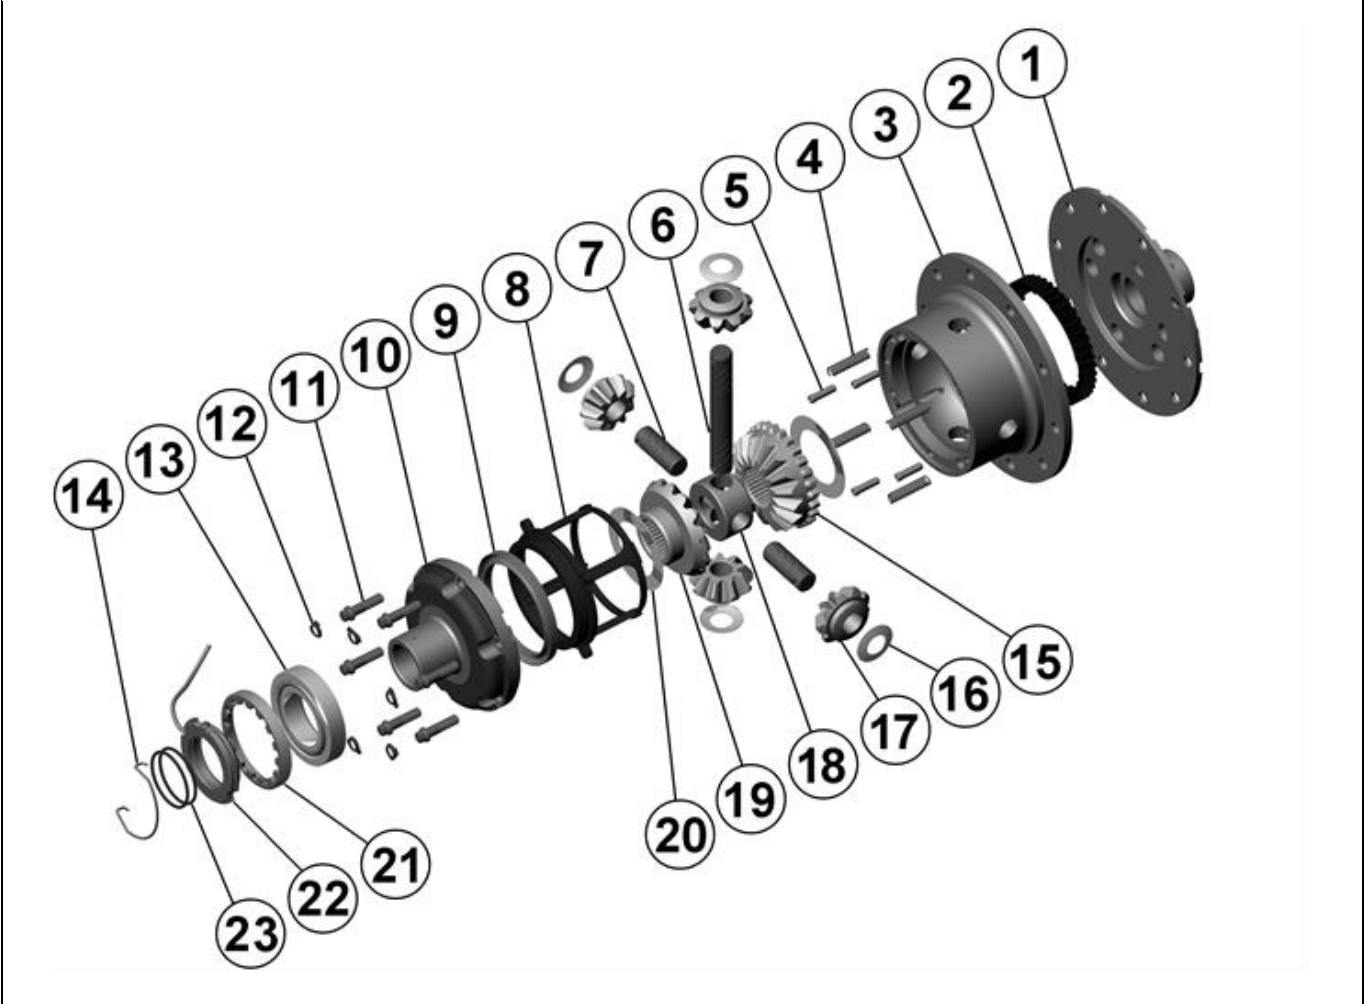

RD64

Toyota 9.5",32 SPL**

****THIS MODEL WAS SUPERSEDED BY RD152, CROSSED OUT PARTS NOT AVAILABLE**

PARTS LIST

ITEM #	QTY	DESCRIPTION	PART #	NOTES
01	1	FLANGE CAP	023004	
02	1	CLUTCH GEAR	050202	
03	1	DIFFERENTIAL CASE	042704	
04	1	RETURN SPRINGS (PK OF 4)	150101SP	
05	1	RETAINING PIN SET (PK OF 4)	120303SP	
06	1	LONG CROSS SHAFT	060205	
07	2	SHORT CROSS SHAFT	060402	
08	1	PISTON	040202SP	
09	1	ANNULAR SEAL	160905SP	
10	1	CYLINDER CAP ASSEMBLY	030223	
11	1	CYL CAP RETAINING BOLT (PK OF 8)	200205SP	
12	1	LOCKING TAB (8mm) (PK OF 8)	150401SP	
13	1	TAPERED ROLLER BEARING	NOT SUPPLIED	
14	1	SEAL HOUSING RETAINING CLIP	150601SP	
15	1	SPLINED SIDE GEAR	SEE NOTE	2
16	1	PINION THRUST WASHER (PK OF 4)	151102SP	
17	4	PINION GEAR	SEE NOTE	2
18	1	SPIDER BLOCK	070201SP	
19	1	SIDE GEAR	SEE NOTE	2
20	1	S GEAR THRUST WASHER (PK OF 2)	151006SP	
21	1	ADJUSTER NUT	100101SP	
22	1	SEAL HOUSING KIT	081901SP	
23	1	SEAL HOUSING O-RINGS (PK OF 2)	160207-2	1
*	1	BULKHEAD FITTING KIT (O-RING TYPE)	170111	
*	1	PUSH-IN FITTING (5mm to 1/8"BSPP)	170201SP	
*	1	AIR LINE (5mm DIA X 6m LONG)	170301SP	
*	1	SOLENOID VALVE (12V)	180103	
*	1	SWITCH RR LOCKER	180224	
*	1	CABLE TIE (PK OF 25)	180305	
*	1	OPERATING & SERVICE MANUAL	210200	
*	1	INSTALLATION GUIDE	210264	

* *Not illustrated in exploded view*

NOTES

- 1 For replacement O-rings use only BS136 Viton 75.
- 2 Available only as complete 6 gear set # 728A094
- Refer to seal housing set-up tech note ([Section 5.2](#)).
- Older RD64 models with O-ring grooves in the cylinder cap use; cylinder cap #030246, seal housing #080402 and O-ring BS031 #160209-2.

RD64

Toyota 9.5",32 SPL**

****THIS MODEL WAS SUPERSEDED BY RD152, CROSSED OUT PARTS NOT AVAILABLE**

EXPLODED DIAGRAM

SPECIFICATIONS

Axle Spline	32 tooth, Ø34.8mm [1.37"]
Ratio Supported	All
Ring Gear ID	150.0mm [5.91"]
Ring Gear OD	241mm [9.5"]
Ring Gear Bolts	12 bolts on Ø174mm [6.85"]
Ring Gear Torque	95Nm [70 ft-lb]
Backlash	0.15-0.25mm [0.006-0.010"]
Bearing Cap Torque	95Nm [70 ft-lb]