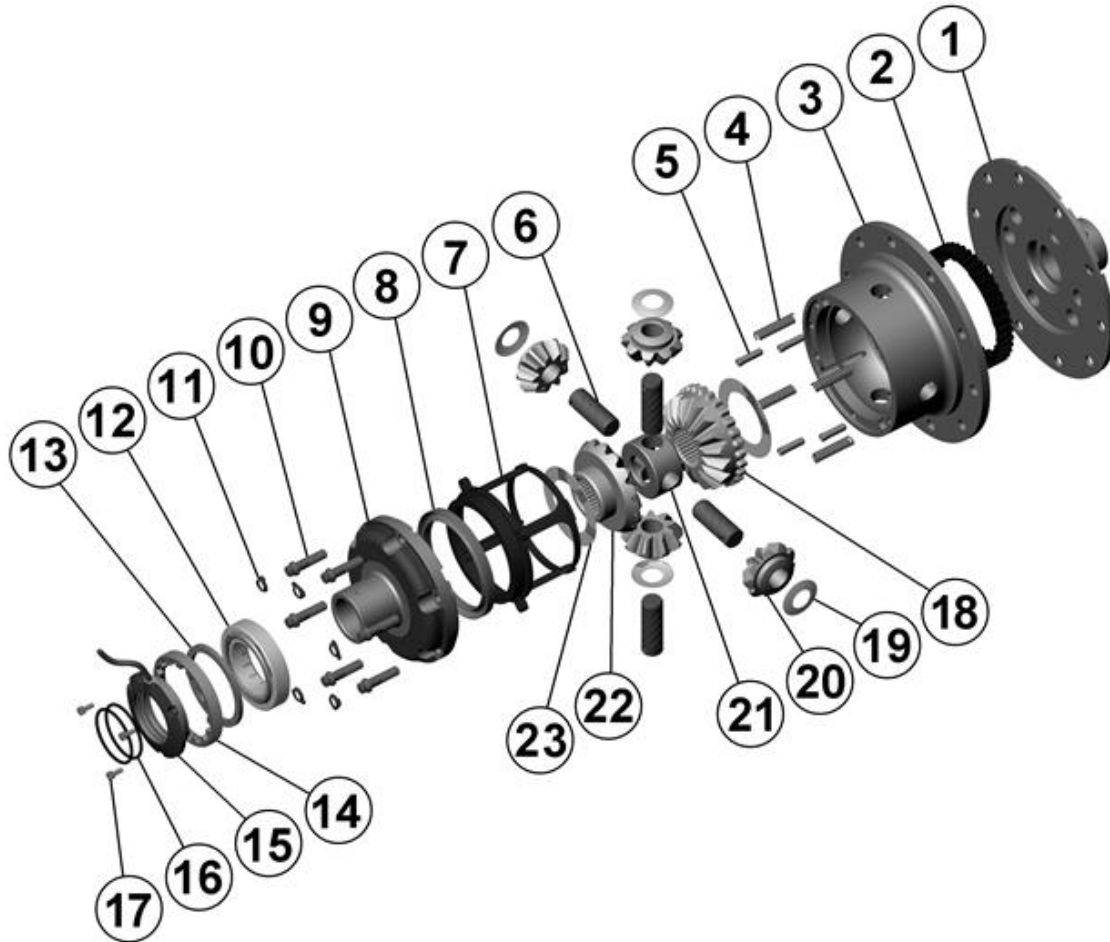

RD70

Nissan H260,37 SPL

****THIS MODEL WAS SUPERSEDED BY RD215, CROSSED OUT PARTS NOT AVAILABLE**

PARTS LIST

ITEM #	QTY	DESCRIPTION	PART #	NOTES
01	1	FLANGE CAP	023204	
02	1	CLUTCH GEAR	050404	
03	1	DIFFERENTIAL CASE	042904	
04	1	RETURN SPRINGS (PK OF 4)	150101SP	
05	1	RETAINING PIN SET (PK OF 4)	120301SP	
06	4	SHORT CROSS SHAFT	060802	
07	1	PISTON	040501SP	
08	1	BONDED SEAL	160703SP	
09	1	CYLINDER CAP KIT	031202	
10	1	CYL CAP RETAINING BOLT (PK OF 8)	200205SP	
11	1	LOCKING TAB (8mm) (PK OF 8)	150401SP	
12	1	TAPERED ROLLER BEARING	NOT SUPPLIED	
13	1	CLAMPING PLATE	090301	
14	1	ADJUSTER NUT	100501SP	
15	1	SEAL HOUSING	081201SP	
16	1	SEAL HOUSING O-RINGS (PK OF 2)	160227-2	1
17	4	SEAL HOUSING SCREW	200501	
18	1	SPLINED SIDE GEAR	SEE NOTE	2
19	1	PINION THRUST WASHER (PK OF 4)	151104SP	
20	4	PINION GEAR	SEE NOTE	2
21	1	SPIDER BLOCK	070404	
22	1	SIDE GEAR	SEE NOTE	2
23	1	S GEAR THRUST WASHER (PK OF 2)	151007SP	
*	1	BULKHEAD FITTING KIT (O-RING TYPE)	170111	
*	1	PUSH-IN FITTING (5mm to 1/8" BSPP)	170201SP	
*	1	AIR LINE (5mm DIA X 6m LONG)	170301SP	
*	1	SOLENOID VALVE (12V)	180103	
*	1	SWITCH RR LOCKER	180224	
*	1	CABLE TIE (PK OF 25)	180305	
*	1	OPERATING & SERVICE MANUAL	210200	
*	1	INSTALLATION GUIDE	210270	

* *Not illustrated in exploded view*

NOTES

- 1 For replacement O-rings use only BS138 Viton 75.
- 2 Available only as complete 6 gear set # 728E044
- Refer to seal housing set-up tech note ([Section 5.1](#)).
- For H260 with 34 spline axels, refer to RD144 ([Section 2.144](#))

RD70

Nissan H260,37 SPL

****THIS MODEL WAS SUPERSEDED BY RD215, CROSSED OUT PARTS NOT AVAILABLE**

EXPLODED DIAGRAM

SPECIFICATIONS

Axle Spline	37 tooth, Ø38.4mm [1.51"]
Ratio Supported	All
Ring Gear ID	165.1mm [6.50"]
Ring Gear Bolts	10 bolts on Ø200mm [7.87"]
Ring Gear Bolt Size	14mm
Ring Gear Torque	212Nm [156 ft-lb]
Backlash	0.15-0.20mm [0.006-0.008"]
Bearing Cap Torque	88Nm [65 ft-lb]