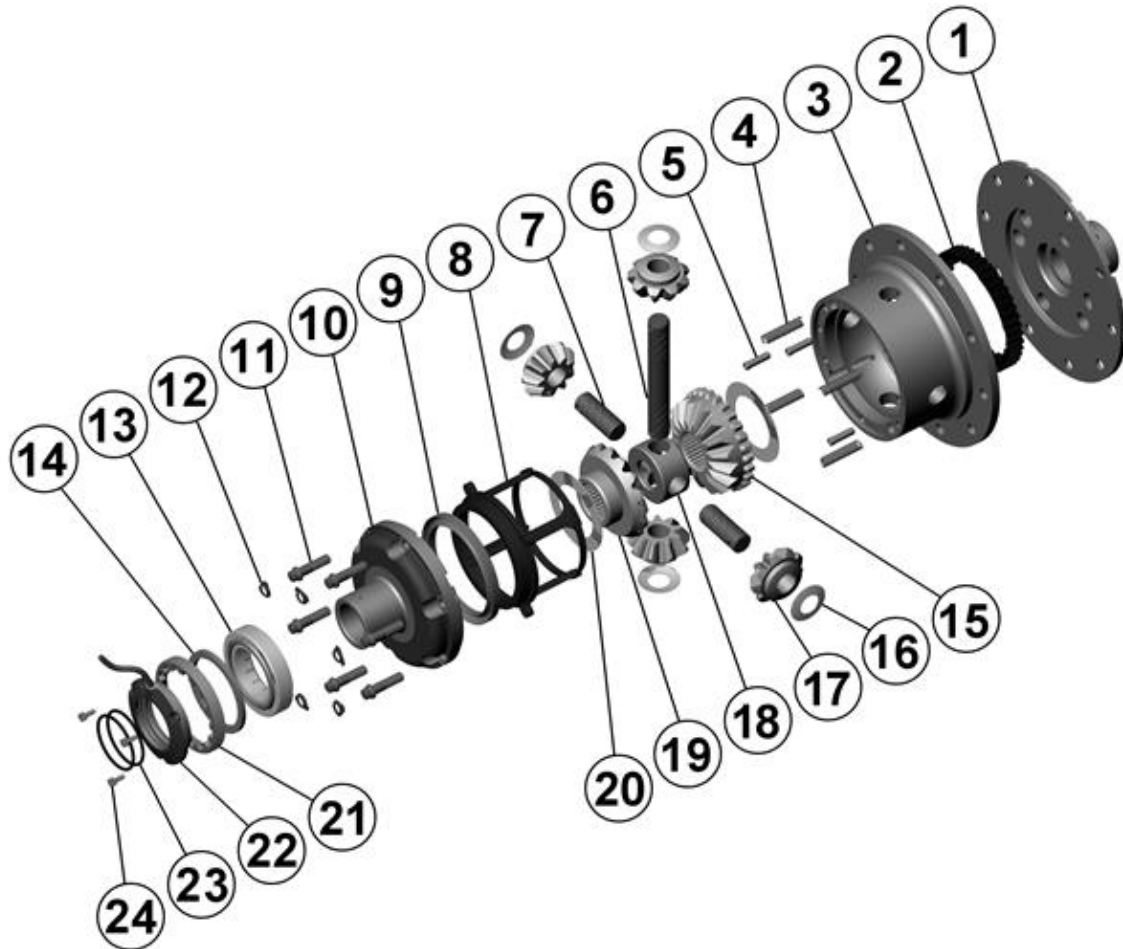

RD71

Nissan H260,37 SPL, disc brake

****THIS MODEL WAS SUPERSEDED BY RD215, CROSSED OUT PARTS NOT AVAILABLE**

PARTS LIST

ITEM #	QTY	DESCRIPTION	PART #	NOTES
01	1	FLANGE CAP	023204	
02	1	CLUTCH GEAR	050404	
03	1	DIFFERENTIAL CASE	042904	
04	1	RETURN SPRING (PK OF 4)	150101SP	
05	1	RETAINING PIN SET (PK OF 4)	120301SP	
06	1	LONG CROSS SHAFT	060703	
07	2	SHORT CROSS SHAFT	060802	
08	1	PISTON	040501SP	
09	1	BONDED SEAL	160703SP	
10	1	CYLINDER CAP ASSEMBLY	031202	
11	1	CYL CAP RETAINING BOLT (PK OF 8)	200205SP	
12	1	LOCKING TAB (8mm) (PK OF 8)	150401SP	
13	1	TAPERED ROLLER BEARING	NOT SUPPLIED	
14	1	CLAMPING PLATE	090301	
15	1	SPLINED SIDE GEAR	SEE NOTE	2
16	1	PINION THRUST WASHER (PK OF 4)	151104SP	
17	4	PINION GEAR	SEE NOTE	2
18	1	SPIDER BLOCK	070404	
19	1	SIDE GEAR	SEE NOTE	2
20	1	S GEAR THRUST WASHER (PK OF 2)	151007SP	
21	1	ADJUSTER NUT	100501SP	
22	1	SEAL HOUSING KIT	081201SP	
23	1	SEAL HOUSING O-RINGS (PK OF 2)	160227-2	1
24	4	SEAL HOUSING SCREW	200501	
*	1	BULKHEAD FITTING KIT (O-RING TYPE)	170111	
*	1	PUSH-IN FITTING (5mm to 1/8"BSPP)	170201SP	
*	1	AIR LINE (5mm DIA X 6m LONG)	170301SP	
*	1	SOLENOID VALVE (12V)	180103	
*	1	SWITCH RR LOCKER	180224	
*	1	CABLE TIE (PK OF 25)	180305	
*	1	OPERATING & SERVICE MANUAL	210200	
*	1	INSTALLATION GUIDE	210271	

* *Not illustrated in exploded view*

NOTES

- 1 For replacement O-rings use only BS138 Viton 75.
- 2 Available only as complete 6 gear set # 728E044
- Refer to seal housing set-up tech note ([Section 5.1](#)).
- For H260 37 spline differential with no through cross shaft refer to RD70 ([Section 2.70](#)).

RD71

Nissan H260,37 SPL, disc brake

****THIS MODEL WAS SUPERSEDED BY RD215, CROSSED OUT PARTS NOT AVAILABLE**

EXPLODED DIAGRAM

SPECIFICATIONS

Axle Spline	37 tooth, Ø38.4mm [1.51"]
Ratio Supported	All
Ring Gear ID	165.1mm [6.50"]
Ring Gear Bolts	10 bolts on Ø200mm [7.87"]
Ring Gear Bolt Size	14mm
Ring Gear Torque	212Nm [156 ft-lb]
Backlash	0.15-0.20mm [0.006-0.008"]
Bearing Cap Torque	88Nm [65 ft-lb]