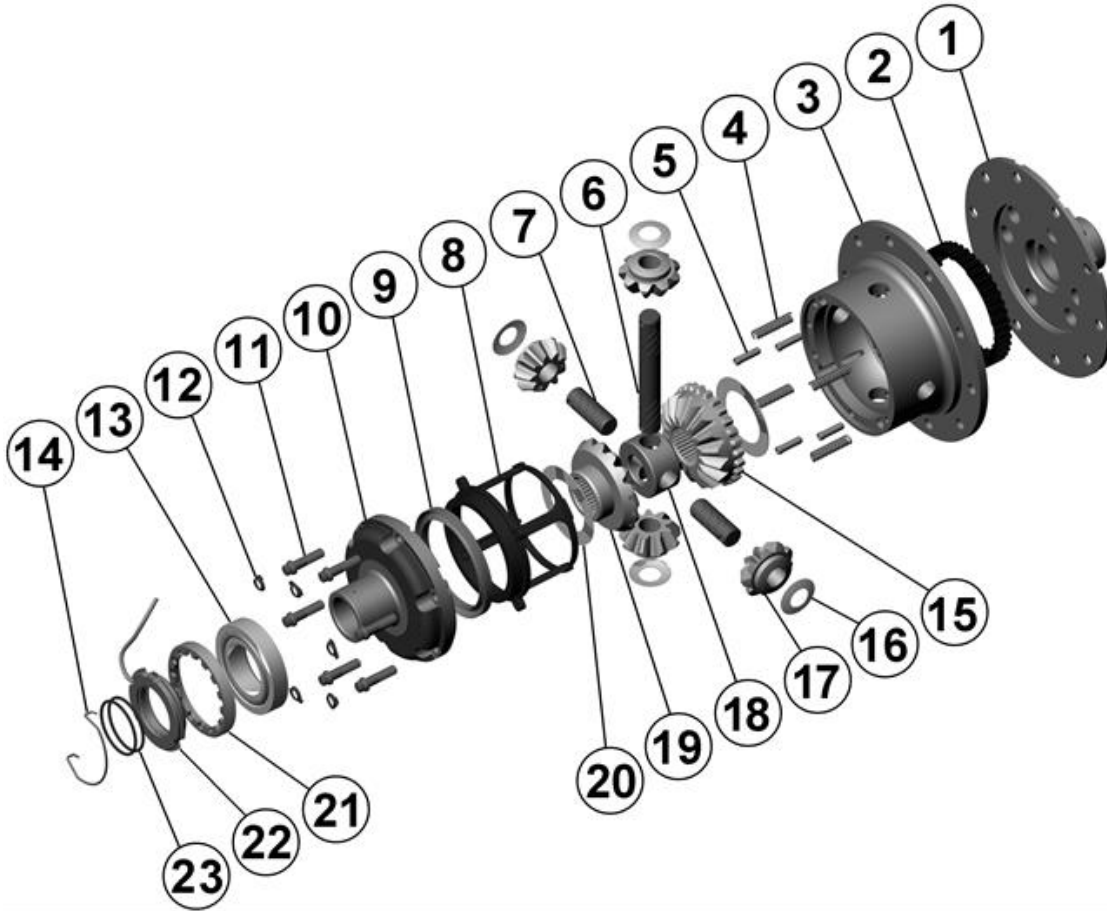

RD73

Suzuki Sierra,FR,22 SPL**

****THIS MODEL WAS SUPERSEDED BY RD205, CROSSED OUT PARTS NOT AVAILABLE**

PARTS LIST

ITEM #	QTY	DESCRIPTION	PART #	NOTES
01	1	FLANGE CAP	023404	
02	1	CLUTCH GEAR	050704	
03	1	DIFFERENTIAL CASE	042804	
04	1	RETURN SPRING (PK OF 12)	150107SP	
05	1	RETAINING PIN SET (PK OF 3)	120403SP	
06	1	LONG CROSS SHAFT	060406	
07	2	SHORT CROSS SHAFT	060306	
08	1	PISTON	040801SP	
09	1	U-RING	460306SP	
10	1	CYLINDER CAP ASSEMBLY	031301SP	
11	1	CYL CAP RETAINING BOLT (PK OF 8)	200211SP	
12	1	LOCKING TAB (6mm) (PK OF 8)	150402SP	
13	1	TAPERED ROLLER BEARING	NOT SUPPLIED	
14	1	SEAL HOUSING RETAINING CLIP	150601SP	
15	1	SPLINED SIDE GEAR	SEE NOTE	2
16	1	PINION THRUST WASHER (PK OF 4)	151108SP	
17	4	PINION GEAR	SEE NOTE	2
18	1	SPIDER BLOCK	070704	
19	1	SIDE GEAR	SEE NOTE	2
20	1	S GEAR THRUST WASHER (PK OF 2)	151008SP	
21	1	ADJUSTER NUT	100101SP	
22	1	SEAL HOUSING KIT	081902SP	
23	1	SEAL HOUSING O-RINGS (PK OF 2)	160235-2	1
*	1	BULKHEAD FITTING KIT (O-RING TYPE)	170111	
*	1	PUSH-IN FITTING (5mm to 1/8"BSPP)	170201SP	
*	1	AIR LINE (5mm DIA X 6m LONG)	170301SP	
*	1	SOLENOID VALVE (12V)	180103	
*	1	SWITCH FR LOCKER	180223	
*	1	CABLE TIE (PK OF 25)	180305	
*	1	OPERATING & SERVICE MANUAL	210200	
*	1	INSTALLATION GUIDE	210273	

* *Not illustrated in exploded view*

NOTES

- 1 For replacement O-rings use only BS133 Viton 75.
- 2 Available only as complete 6 gear set # 728G024
- For seal housing set-up refer to tech notes (Section 5.1 & 5.2).

RD73

Suzuki Sierra,FR,22 SPL**

****THIS MODEL WAS SUPERSEDED BY RD205, CROSSED OUT PARTS NOT AVAILABLE**

EXPLODED DIAGRAM

SPECIFICATIONS

Axle Spline	22 tooth, Ø23.9mm [0.94"]
Ratio Supported	All
Ring Gear ID	108.0mm [4.25"]
Ring Gear Bolts	10 bolts on Ø130mm [5.12"]
Ring Gear Torque	85Nm [63 ft-lb]
Backlash	0.10-0.15mm [0.004-0.006"]
Bearing Cap Torque	85Nm [63 ft-lb]