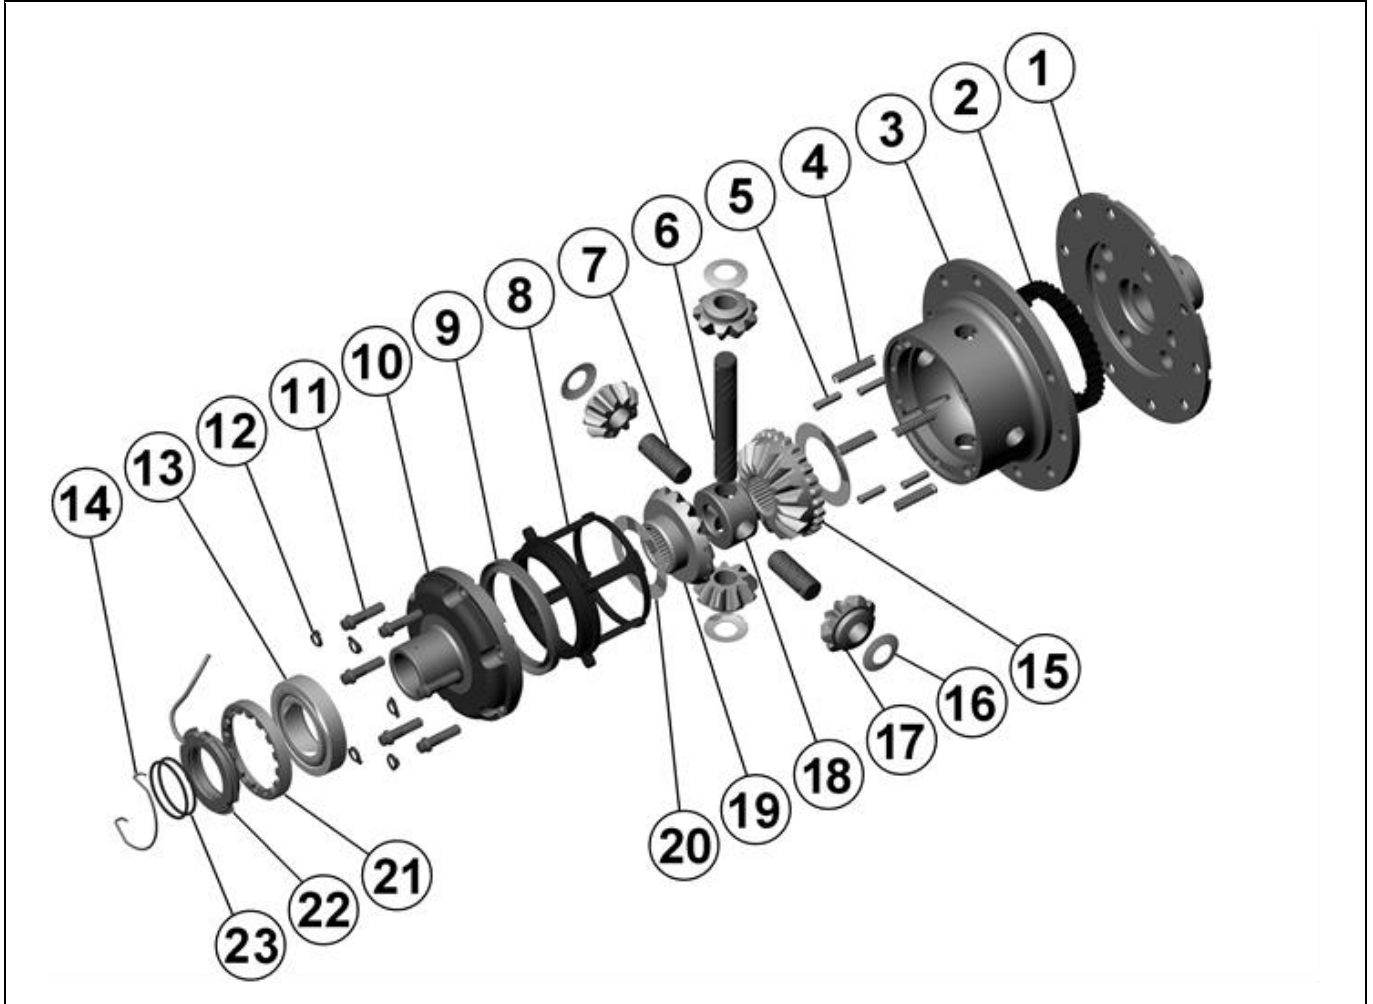

RD75

Suzuki,FR,22 SPL,10 bolt RG

****THIS MODEL WAS SUPERSEDED BY RD205, CROSSED OUT PARTS NOT AVAILABLE**

PARTS LIST

ITEM #	QTY	DESCRIPTION	PART #	NOTES
01	1	FLANGE CAP	023704	
02	1	CLUTCH GEAR	050704	
03	1	DIFFERENTIAL CASE	042802	
04	1	RETURN SPRINGS (PK OF 12)	150107SP	
05	1	RETAINING PIN SET (PK OF 3)	120403SP	
06	1	LONG CROSS SHAFT	060406	
07	2	SHORT CROSS SHAFT	060306	
08	1	PISTON	040801SP	
09	1	U-RING	460306SP	
10	1	CYLINDER CAP ASSEMBLY	031301SP	
11	1	CYL CAP RETAINING BOLT (PK OF 8)	200211SP	
12	1	LOCKING TAB (6mm) (PK OF 8)	150402SP	
13	1	TAPERED ROLLER BEARING	NOT SUPPLIED	
14	1	SEAL HOUSING RETAINING CLIP	150601SP	
15	1	SPLINED SIDE GEAR	SEE NOTE	2
16	1	PINION THRUST WASHER (PK OF 4)	151108SP	
17	4	PINION GEAR	SEE NOTE	2
18	1	SPIDER BLOCK	070704	
19	1	SIDE GEAR	SEE NOTE	2
20	1	S GEAR THRUST WASHER (PK OF 2)	151008SP	
21	1	ADJUSTER NUT	100101SP	
22	1	SEAL HOUSING KIT	081902SP	
23	1	SEAL HOUSING O-RINGS (PK OF 2)	160235-2	1
*	1	BULKHEAD FITTING KIT (O-RING TYPE)	170111	
*	1	PUSH-IN FITTING (5mm to 1/8" BSPP)	170201SP	
*	1	AIR LINE (5mm DIA X 6m LONG)	170301SP	
*	1	SOLENOID VALVE (12V)	180103	
*	1	SWITCH FR LOCKER	180223	
*	1	CABLE TIE (PK OF 25)	180305	
*	1	OPERATING & SERVICE MANUAL	210200	
*	1	INSTALLATION GUIDE	210275	

* *Not illustrated in exploded view*

NOTES

- 1 For replacement O-rings use only BS133 Viton 75.
- 2 Available only as complete 6 gear set # 728G024
- For seal housing set-up refer to tech note ([Section 5.2](#)).

RD75

Suzuki,FR,22 SPL, 10 bolt RG

****THIS MODEL WAS SUPERSEDED BY RD205, CROSSED OUT PARTS NOT AVAILABLE**

EXPLODED DIAGRAM

SPECIFICATIONS

Axle Spline	22 tooth, Ø23.9mm [0.94"]
Ratio Supported	All
Ring Gear ID	108.0mm [4.25"]
Ring Gear Bolts	10 bolts on Ø130mm [5.12"]
Ring Gear Torque	95Nm [70 ft-lb]
Backlash	0.13-0.18mm [0.005-0.007"]
Bearing Cap Torque	60Nm [44 ft-lb]