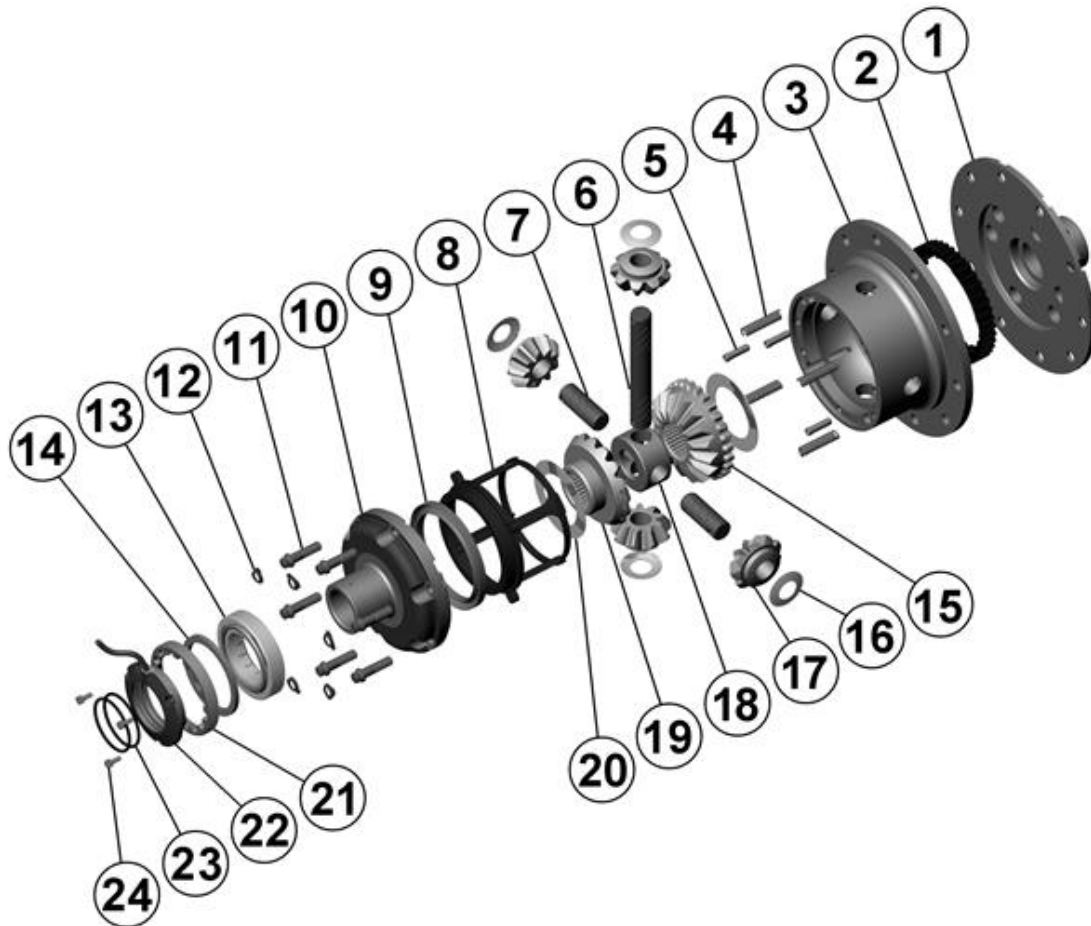

RD77

Suzuki Jimny (JA),FR,22 SPL**

****THIS MODEL WAS SUPERSEDED BY RD207, CROSSED OUT PARTS NOT AVAILABLE**

PARTS LIST

ITEM #	QTY	DESCRIPTION	PART #	NOTES
01	1	FLANGE CAP	023403	
02	1	CLUTCH GEAR	050704	
03	1	DIFFERENTIAL CASE	042803	
04	1	RETURN SPRINGS (PK OF 4)	150107SP	
05	1	RETAINING PIN SET (PK OF 3)	120403SP	
06	1	LONG CROSS SHAFT	060406	
07	2	SHORT CROSS SHAFT	060306	
08	1	PISTON	040801SP	
09	1	U-RING	460306SP	
10	1	CYLINDER CAP ASSEMBLY	031303	
11	1	CYL CAP RETAINING BOLT (PK OF 8)	200211SP	
12	1	LOCKING TAB (6mm) (PK OF 8)	150402SP	
13	1	TAPERED ROLLER BEARING	NOT SUPPLIED	
14	1	CLAMPING PLATE	090401	
15	1	SPLINED SIDE GEAR	SEE NOTE	2
16	1	PINION THRUST WASHER (PK OF 4)	151108SP	
17	4	PINION GEAR	SEE NOTE	2
18	1	SPIDER BLOCK	070704	
19	1	SIDE GEAR	SEE NOTE	2
20	1	S GEAR THRUST WASHER (PK OF 2)	151008SP	
21	1	ADJUSTER NUT	100601SP	
22	1	SEAL HOUSING KIT	081404SP	3
23	1	SEAL HOUSING O-RINGS (PK OF 2)	160208-2	1
24	3	SEAL HOUSING SCREW	200502	
*	1	BULKHEAD FITTING KIT (O-RING TYPE)	170111	
*	1	PUSH-IN FITTING (5mm to 1/8"BSPP)	170201SP	
*	1	AIR LINE (5mm DIA X 6m LONG)	170301SP	
*	1	SOLENOID VALVE (12V)	180103	
*	1	SWITCH FR LOCKER	180223	
*	1	CABLE TIE (PK OF 25)	180305	
*	1	OPERATING & SERVICE MANUAL	210200	
*	1	INSTALLATION GUIDE	210277	

* *Not illustrated in exploded view*

NOTES

- 1 For replacement O-rings use only BS030 Viton 75.
- 2 Available only as complete 6 gear set # 728G024
- 3 Refer to seal housing set-up tech note ([Section 5.1](#)).

RD77

Suzuki Jimny (JA),FR,22 SPL**

****THIS MODEL WAS SUPERSEDED BY RD207, CROSSED OUT PARTS NOT AVAILABLE**

EXPLODED DIAGRAM

SPECIFICATIONS

Axle Spline	22 tooth, Ø23.9mm [0.94"]
Ratio Supported	All
Ring Gear ID	108.0mm [4.25"]
Ring Gear Bolts	8 bolts on Ø130mm [5.12"]
Ring Gear Torque	85Nm [63 ft-lb]
Backlash	0.10-0.20mm [0.004-0.008"]
Bearing Cap Torque	50Nm [37 ft-lb]