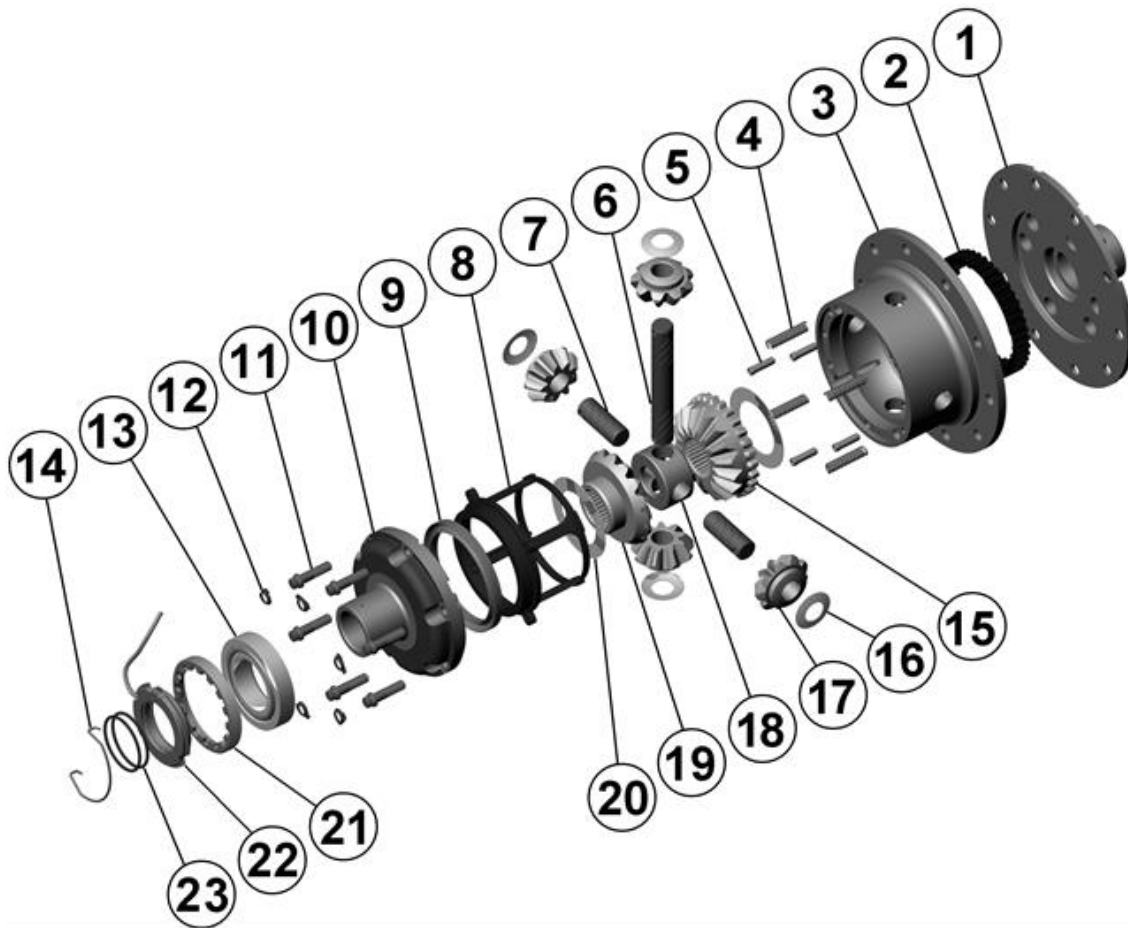

RD79

Suzuki Vitara,RR,26 SPL,12 bolt RG

**** THIS MODEL WAS SUPERSEDED BY RD209, CROSSED OUT PARTS NOT AVAILABLE**

PARTS LIST

ITEM #	QTY	DESCRIPTION	PART #	NOTES
01	1	FLANGE CAP	023304	
02	1	CLUTCH GEAR	050504	
03	1	DIFFERENTIAL CASE	041904	
04	1	RETURN SPRING (PK OF 4)	150102SP	
05	1	RETAINING PIN SET (PK OF 4)	120401SP	
06	1	LONG CROSS SHAFT	061404	
07	2	SHORT CROSS SHAFT	061204	
08	1	PISTON	040601SP	
09	1	U-RING	160303SP	
10	1	CYLINDER CAP ASSEMBLY	030905	
11	1	CYL CAP RETAINING BOLT (PK OF 8)	200207SP	
12	1	LOCKING TAB (6mm) (PK OF 8)	150402SP	
13	1	TAPERED ROLLER BEARING	NOT SUPPLIED	
14	1	SEAL HOUSING RETAINING CLIP	150601SP	
15	1	SPLINED SIDE GEAR	SEE NOTE	2
16	1	PINION THRUST WASHER (PK OF 4)	151107SP	
17	4	PINION GEAR	SEE NOTE	2
18	1	SPIDER BLOCK	070502	
19	1	SIDE GEAR	SEE NOTE	2
20	1	S GEAR THRUST WASHER (PK OF 2)	151005SP	
21	1	ADJUSTER NUT	100101SP	
22	1	SEAL HOUSING KIT	081902SP	
23	1	SEAL HOUSING O-RINGS (PK OF 2)	160235-2	1
*	1	BULKHEAD FITTING KIT (O-RING TYPE)	170111	
*	1	PUSH-IN FITTING (5mm to 1/8"BSPP)	170201SP	
*	1	AIR LINE (5mm DIA X 6m LONG)	170301SP	
*	1	SOLENOID VALVE (12V)	180103	
*	1	SWITCH RR LOCKER	180224	
*	1	CABLE TIE (PK OF 25)	180305	
*	1	OPERATING & SERVICE MANUAL	210200	
*	1	INSTALLATION GUIDE	210279	

* *Not illustrated in exploded view*

NOTES

- 1 For replacement O-rings use only BS133 Viton 75.
- 2 Available only as complete 6 gear set # 728F052
- For seal housing set-up refer to tech note (Section 5.1 / 5.2).

RD79

Suzuki Vitara,RR,26 SPL,12 bolt RG

**** THIS MODEL WAS SUPERSEDED BY RD209, CROSSED OUT PARTS NOT AVAILABLE**

EXPLODED DIAGRAM

SPECIFICATIONS

Axle Spline	26 tooth, Ø27.4mm [1.08"]
Ratio Supported	All
Ring Gear ID	118.0mm [4.65"]
Ring Gear Bolts	12 bolts on Ø140mm [5.51"]
Ring Gear Torque	95Nm [70 ft-lb]
Backlash	0.13-0.18mm [0.005-0.007"]
Bearing Cap Torque	85Nm [63 ft-lb]