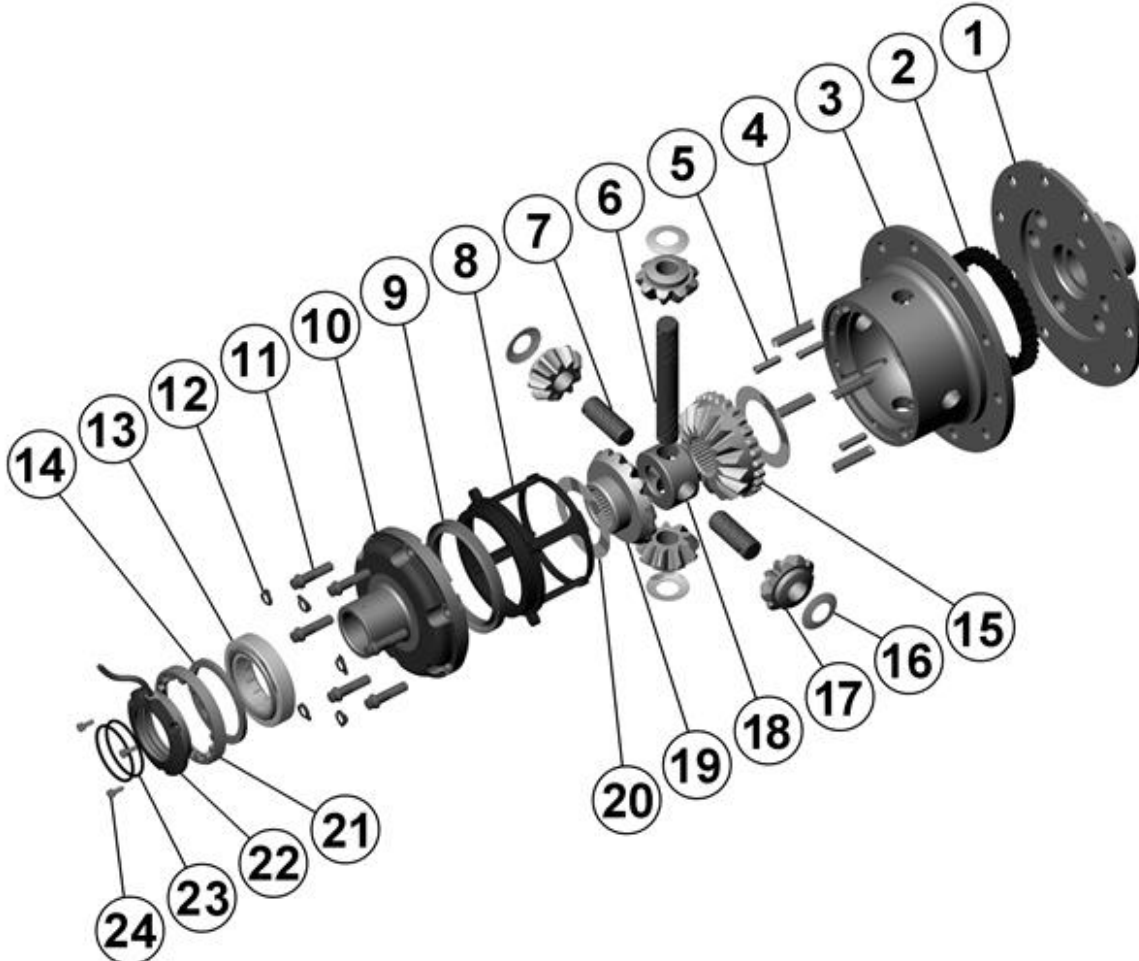

RD87

Suzuki Jimny,FR,22 SPL,8 bolt RG

****THIS MODEL WAS SUPERSEDED BY RD207, CROSSED OUT PARTS NOT AVAILABLE**

PARTS LIST

ITEM #	QTY	DESCRIPTION	PART #	NOTES
01	1	FLANGE CAP	023702	
02	1	CLUTCH GEAR	050704	
03	1	DIFFERENTIAL CASE	042804	
04	1	RETURN SPRINGS (PK OF 12)	150107SP	
05	1	RETAINING PIN SET (PK OF 3)	120403SP	
06	1	LONG CROSS SHAFT	060406	
07	2	SHORT CROSS SHAFT	060306	
08	1	PISTON	040801SP	
09	1	U-RING	460306SP	
10	1	CYLINDER CAP ASSEMBLY	031303	
11	1	CYL CAP RETAINING BOLT (PK OF 8)	200211SP	
12	1	LOCKING TAB (6mm) (PK OF 8)	150402SP	
13	1	TAPERED ROLLER BEARING	NOT SUPPLIED	
14	1	CLAMPING PLATE	090401	
15	1	SPLINED SIDE GEAR	SEE NOTE	2
16	1	PINION THRUST WASHER (PK OF 4)	151108SP	
17	4	PINION GEAR	SEE NOTE	2
18	1	SPIDER BLOCK	070704	
19	1	SIDE GEAR	SEE NOTE	2
20	1	S GEAR THRUST WASHER (PK OF 2)	151008SP	
21	1	ADJUSTER NUT	100601SP	
22	1	SEAL HOUSING KIT	081404SP	
23	1	SEAL HOUSING O-RINGS (PK OF 2)	160208-2	1
24	3	SEAL HOUSING SCREW	200502	
*	1	RING GEAR SPACER	190103	
*	1	BULKHEAD FITTING KIT (O-RING TYPE)	170111	
*	1	PUSH-IN FITTING (5mm to 1/8"BSPP)	170201SP	
*	1	AIR LINE (5mm DIA X 6m LONG)	170301SP	
*	1	SOLENOID VALVE (12V)	180103	
*	1	SWITCH FR LOCKER	180223SP	
*	1	CABLE TIE (PK OF 25)	180305	
*	1	OPERATING & SERVICE MANUAL	210200	
*	1	INSTALLATION GUIDE	210287	

* *Not illustrated in exploded view*

NOTES

- 1 For replacement O-rings use only BS030 Viton 75.
- 2 Available only as complete 6 gear set # 728G024
- Refer to seal housing set-up tech note ([Section 5.1](#)).
- For 10 bolt ring gear model refer to RD118 ([Section 2.118](#)).

RD87

Suzuki Jimny,FR,22 SPL,8 bolt RG

****THIS MODEL WAS SUPERSEDED BY RD207, CROSSED OUT PARTS NOT AVAILABLE**

EXPLODED DIAGRAM

SPECIFICATIONS

Axle Spline	22 tooth, Ø23.9mm [0.94"]
Ratio Supported	All
Ring Gear ID	108.0mm [4.25"]
Ring Gear Bolts	8 bolts on Ø130mm [5.12"]
Ring Gear Torque	85Nm [63 ft-lb]
Backlash	0.10-0.20mm [0.004-0.008"]
Bearing Cap Torque	50Nm [37 ft-lb]