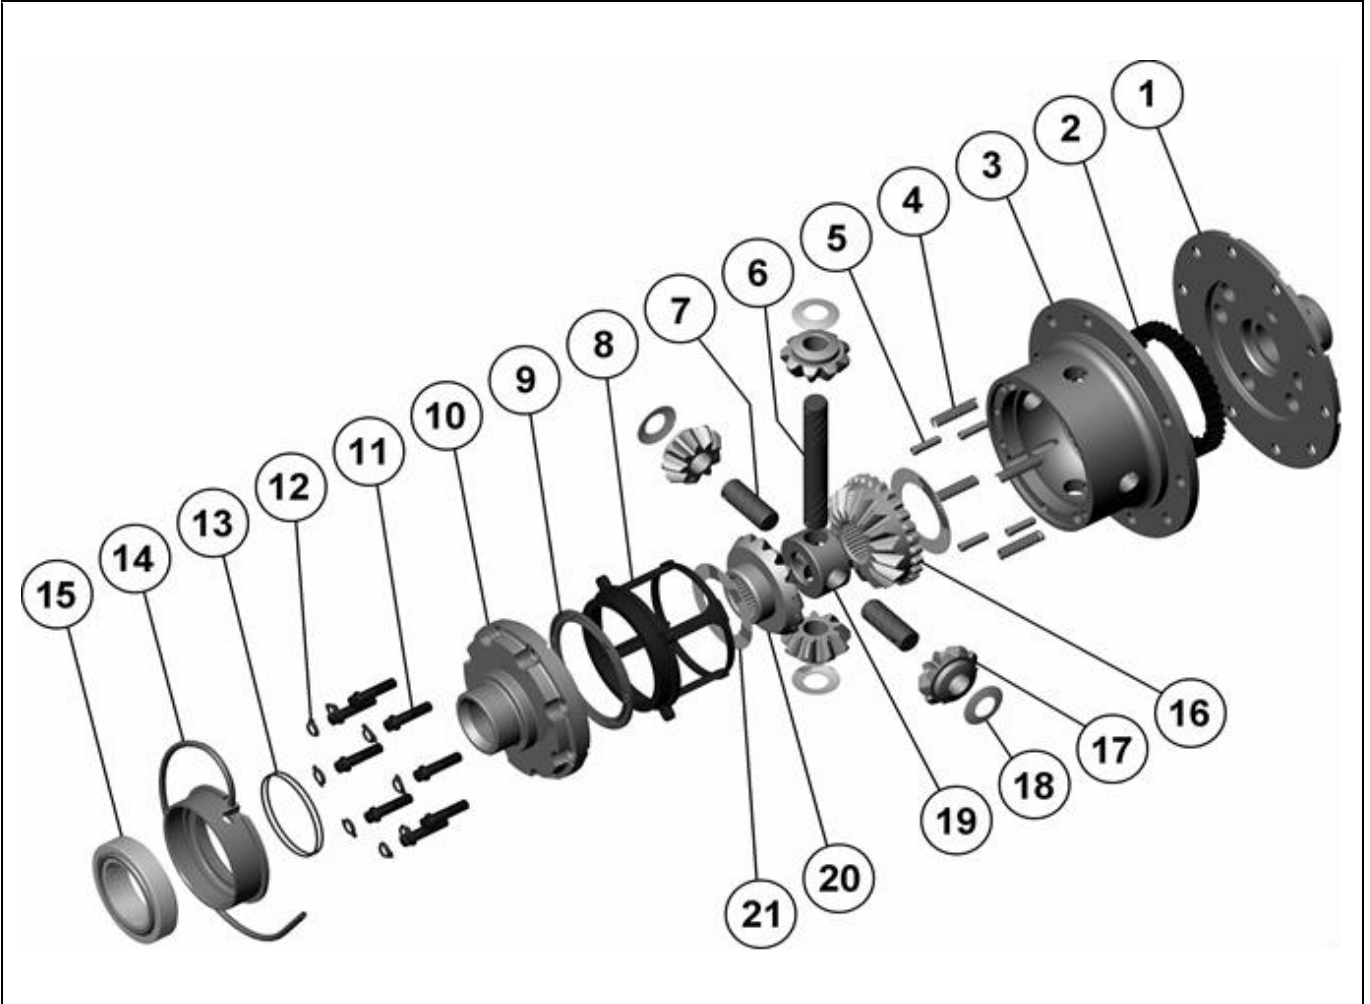

RD89

Toyota Tacoma,RR**

****THIS MODEL IS SUPERSEDED BY RD129, CROSSED OUT PARTS NOT AVAILABLE**

PARTS LIST

ITEM #	QTY	DESCRIPTION	PART #	NOTES
01	1	FLANGE CAP	021705	
02	1	CLUTCH GEAR	050402	
03	1	DIFFERENTIAL CASE	010408	
04	1	RETURN SPRING (PK OF 4)	150142SP	
05	2	RETAINING PIN SET (PK OF 2)	120302SP	
06	1	LONG CROSS SHAFT	061304	
07	2	SHORT CROSS SHAFT	061404	
08	1	PISTON	040103SP	
09	1	BONDED SEAL	160701SP	
10	1	CYLINDER CAP ASSEMBLY	030429	
11	1	CYL CAP RETAINING BOLT (PK OF 8)	200205SP	
12	1	LOCKING TAB (8mm) (PK OF 8)	150401SP	
13	1	SEAL HOUSING O-RINGS (PK OF 2)	160232-2	1
14	1	SEAL HOUSING KIT	080305SP	3
15	1	TAPERED ROLLER BEARING	160116	2
16	1	SPLINED SIDE GEAR	SEE NOTE	4
17	4	PINION GEAR	SEE NOTE	4
18	1	PINION THRUST WASHER (PK OF 4)	151111SP	
19	1	SPIDER BLOCK	070402	
20	1	SIDE GEAR	SEE NOTE	4
21	1	S GEAR THRUST WASHER (PK OF 2)	151003SP	
*	1	BULKHEAD FITTING KIT (O-RING TYPE)	170111	
*	1	PUSH-IN FITTING (5mm to 1/8"BSPP)	170201SP	
*	1	AIR LINE (5mm DIA X 6m LONG)	170301SP	
*	1	SOLENOID VALVE (12V)	180103	
*	1	SWITCH RR LOCKER	180224SP	
*	1	CABLE TIE (PK OF 25)	180305	
*	1	OPERATING & SERVICE MANUAL	210200	
*	1	INSTALLATION GUIDE	210289	

* *Not illustrated in exploded view*

NOTES

- 1 For replacement O-rings use only BS037 Viton 75.
- 2 For replacement bearing use Timken part # X32010X / Y32010X.
- 3 Seal housing comes pre-installed.
- 4 Available only as complete 6 gear set # 728B023
- To service O-rings or bearing remove the seal housing assembly with a bearing puller. 86mm bearing OD.

RD89

Toyota Tacoma, RR**

****THIS MODEL IS SUPERSEDED BY RD129, CROSSED OUT PARTS NOT AVAILABLE**

EXPLODED DIAGRAM

SPECIFICATIONS

Axle Spline	30 tooth, Ø33.0mm [1.30"]
Ratio Supported	All
Ring Gear ID	127.5mm [5.02"]
Ring Gear OD	213mm [8.4"]
Ring Gear Bolts	12 bolts on Ø152mm [5.98"]
Ring Gear Torque	96Nm [71 ft-lb]
Backlash	0.13-0.18mm [0.005-0.007"]
Bearing Cap Torque	85Nm [63 ft-lb]