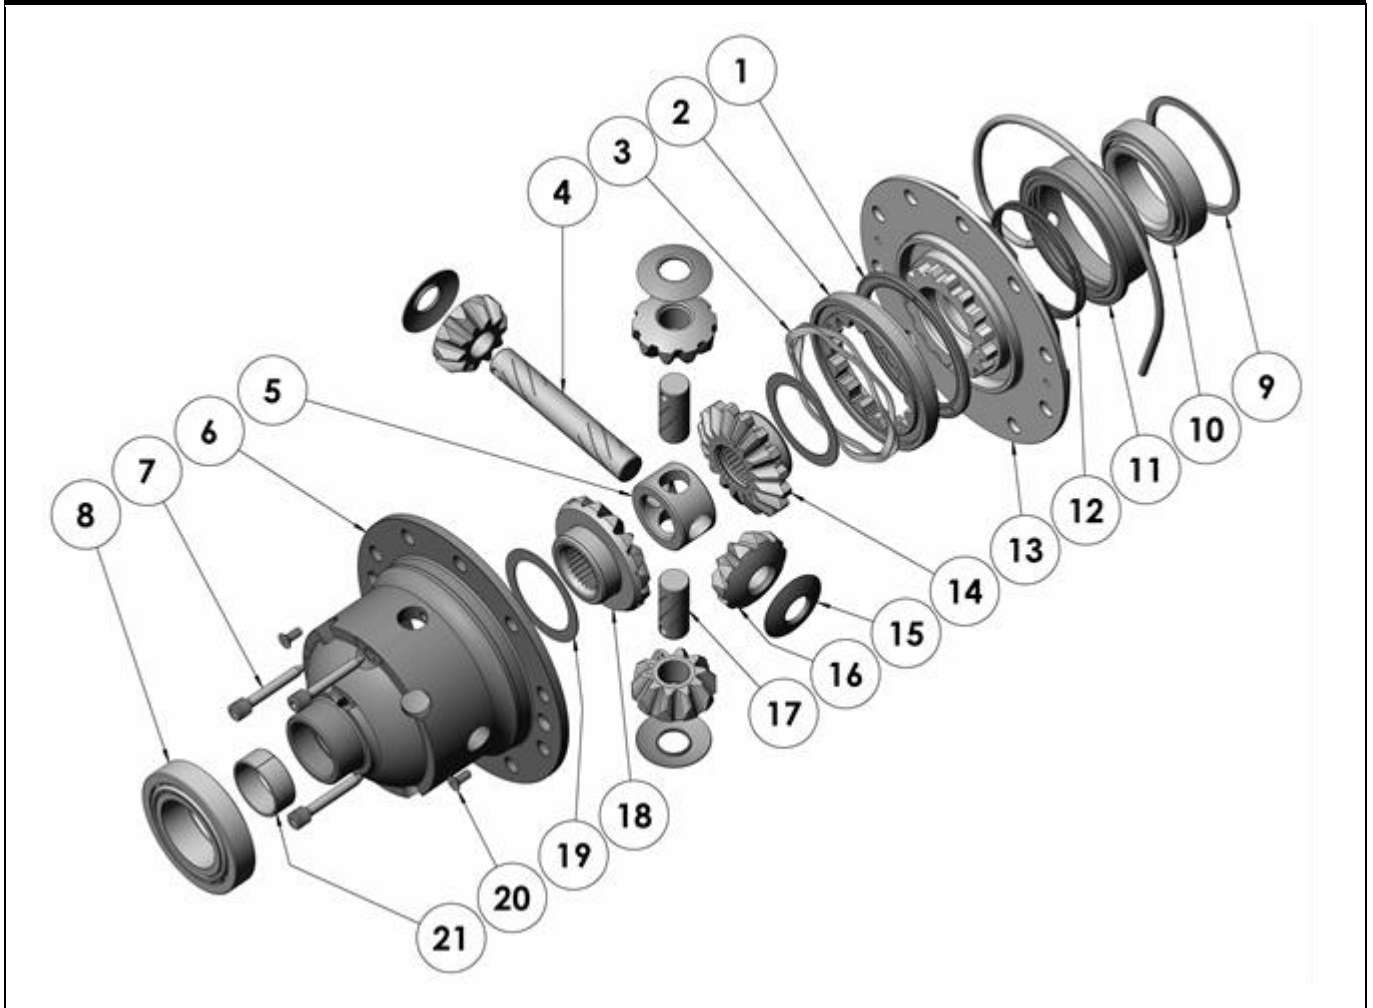

RD90

TOYOTA 7.5" IFS

PARTS LIST

ITEM #	QTY	DESCRIPTION	PART #	NOTES
1	1	BONDED SEAL	160701SP	
2	1	CLUTCH GEAR & WAVESPRING KIT	050902SP	
3	1	WAVESPRING	150702SP	
4	1	LONG CROSS SHAFT	061302SP	
5	1	SPIDER BLOCK	070503SP	
6	1	DIFFERENTIAL CASE	013101SP	
7	1	RETAINING PIN SET (PK OF 4)	120601SP	
8	1	TAPERED ROLLER BEARING	NOT SUPPLIED	
9	1	SHIM KIT	SHK008	
*	1	MASTER SHIM	150320	
10	1	TAPERED ROLLER BEARING	160117	2
11	1	SEAL HOUSING KIT	081701SP	
12	1	SEAL HOUSING O-RINGS (PK OF 2)	160251-2	1
13	1	FLANGE CAP KIT	028501SP	
14	1	SPLINED SIDE GEAR	SEE NOTE	3
15	4	PINION THRUST WASHER	SEE NOTE	4
16	4	PINION GEAR	SEE NOTE	3
17	2	SHORT CROSS SHAFT	061402SP	
18	1	SIDE GEAR	SEE NOTE	3
19	2	SIDE GEAR THRUST WASHER	SEE NOTE	4
20	1	COUNTERSUNK SCREW (PK OF 2)	200213SP	
21	2	ANTI-FRICTION BUSHING (PTFE)	160801SP	
*	1	AIR LINE (6mm DIA X 6m LONG)	170314	5
*	1	BULKHEAD FITTING KIT (BANJO TYPE)	170114	5
*	1	SOLENOID VALVE (12V)	180103	
*	1	CABLE TIE (PK OF 25)	180305	
*	1	SWITCH FR LOCKER	180223SP	
*	1	OPERATING & SERVICE MANUAL	210200	
*	1	INSTALLATION GUIDE	210290	

* *Not illustrated in exploded view*

NOTES

- 1 For replacement O-rings use only BS149 Viton 75.
- 2 For replacement bearing use Timken part # LM503349 / LM503310.
- 3 Available only as complete 6 gear set # 728J021
- 4 Available only as complete thrust washer kit #730J01
- 5 All diffs produced before serial #17070001 came with 5mm air connection system. For information contact ARB.
- Spare axle retaining clips may be required (not supplied) to refit CV shafts.

RD90

TOYOTA 7.5" IFS

EXPLODED DIAGRAM**SPECIFICATIONS**

Axle Spline	27 tooth, Ø28.0mm [1.10"]
Ratio Supported	All
Ring Gear ID	118.0mm [4.65"]
Ring Gear OD	191mm [7.5"]
Ring Gear Bolts	10 bolts on Ø140mm [5.51"]
Ring Gear Torque	96Nm [71 ft-lb]
Backlash	0.13-0.18mm [0.005-0.007"]
Bearing Cap Torque	85Nm [63 ft-lb]